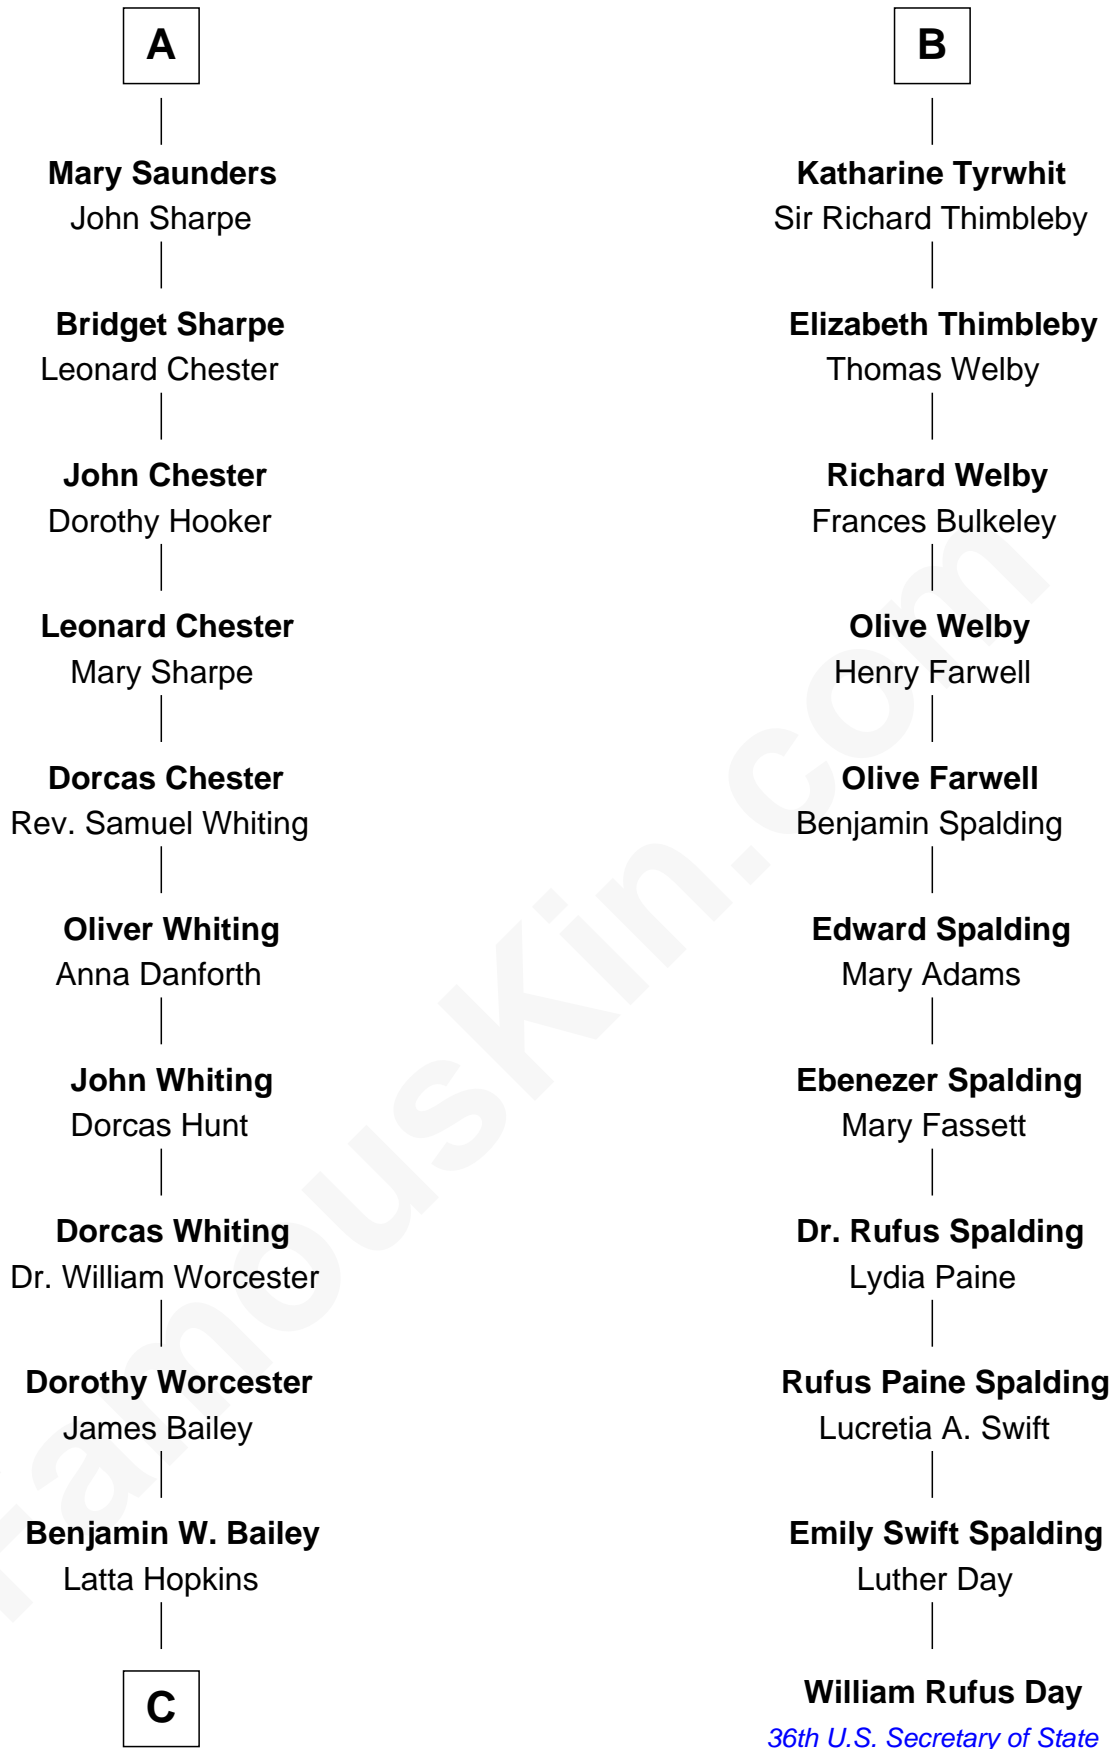

# FamousKin.com Relationship Chart of

**Bette Davis**

*Movie Actress*

17th cousin 3 times removed of

**William Rufus Day**

*36th U.S. Secretary of State*

**Sir William de Boteler**

Ela Herdeburgh

**Alice de Boteler**  
Sir Nicholas Longford

**Alice Longford**  
William FitzHerbert

**Henry FitzHerbert**  
----- Downes

**Nicholas FitzHerbert**  
Alice Booth

**Joan FitzHerbert**  
John Cotton

**Margaret Cotton**  
Richard Belgrave

**Dorothy Belgrave**  
William Saunders

**A**

**Ankaret le Boteler**  
John le Strange

**Eleanor le Strange**  
Sir Reynold de Grey

**Sir Reynold Grey**  
Margaret de Ros

**Margaret Grey**  
Sir William Bonville

**Elizabeth Bonville**  
William Talboys

**Sir Robert Talboys**  
Elizabeth Heron

**Maud Talboys**  
Sir Robert Tyrwhit

**B**

**C**

—  
**Harriet Jane Bailey**  
Charles Otis Thompson

—  
**Harriet Eugenia Thompson**  
William Aaron Favor