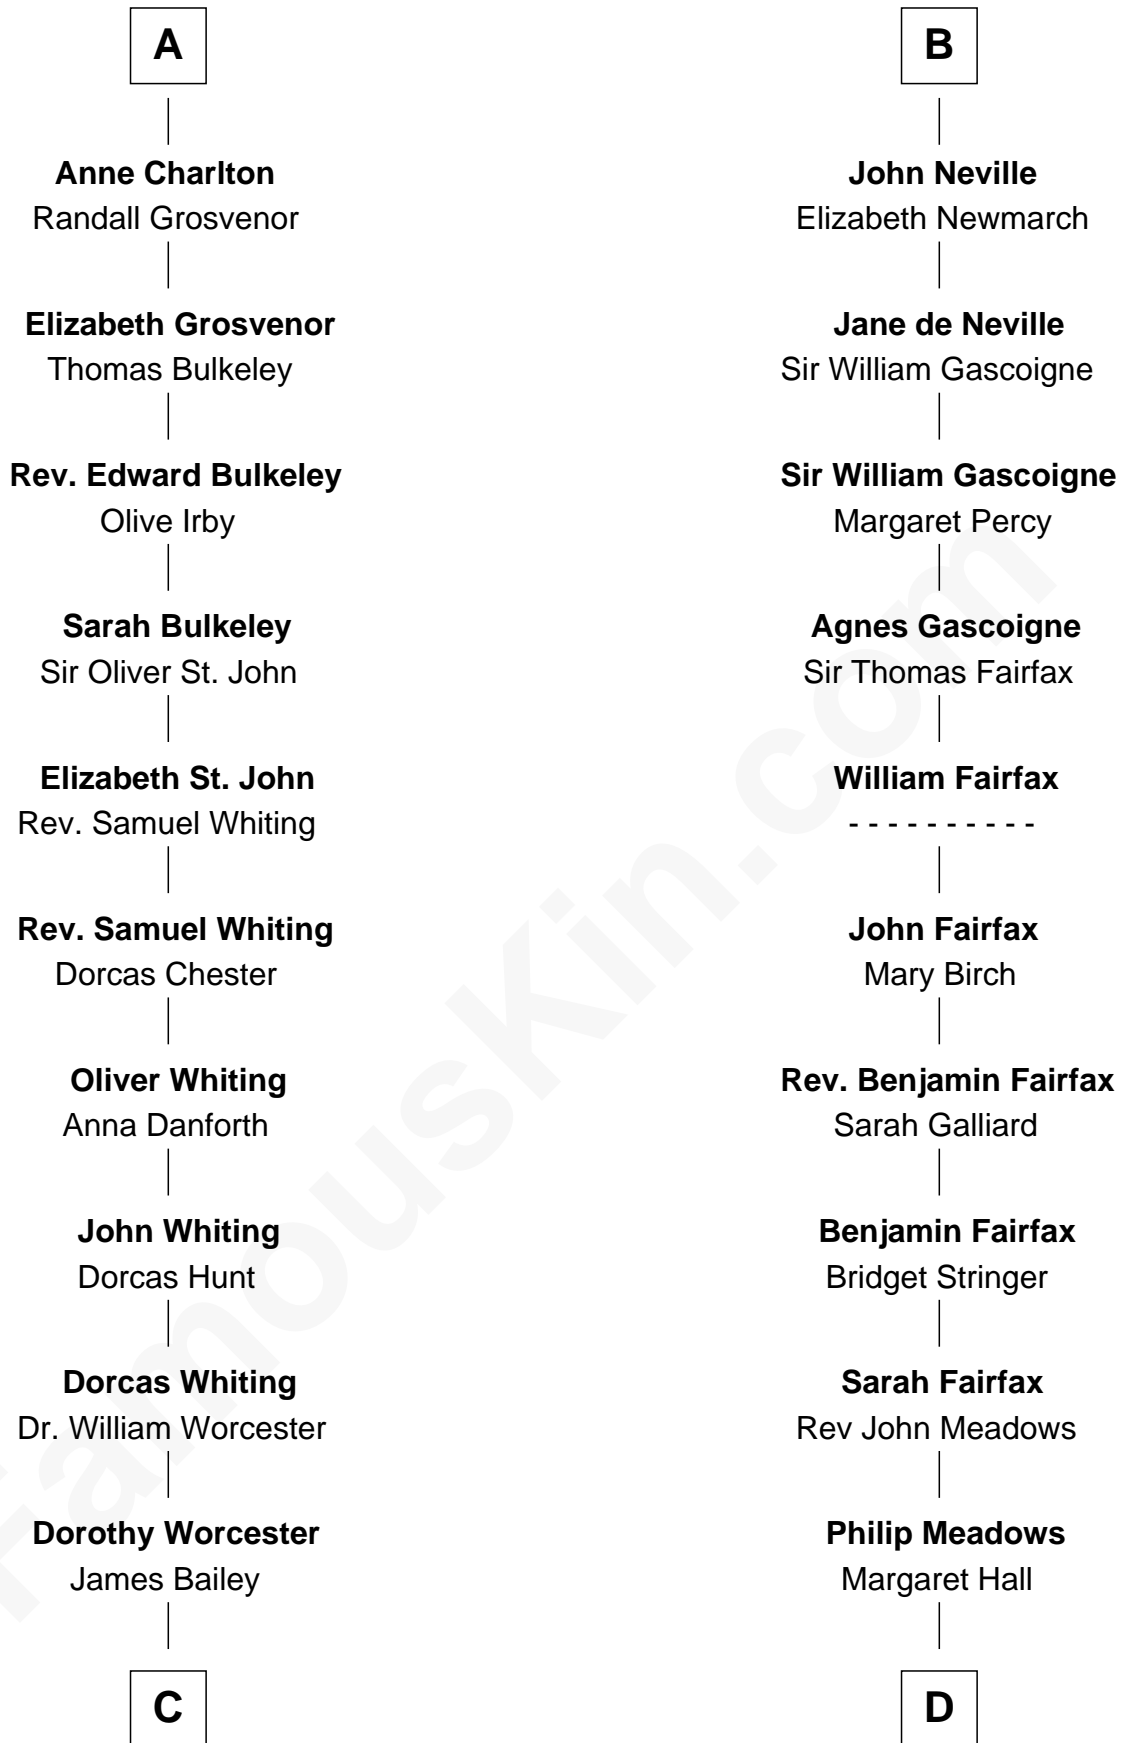

FamousKin.com Relationship Chart of

Bette Davis

Movie Actress

19th cousin 2 times removed of

Harriet Martineau

Author of The Hour and the Man

C

Benjamin W. Bailey

Latta Hopkins

Harriet Jane Bailey

Charles Otis Thompson

Harriet Eugenia Thompson

William Aaron Favor

Ruth Augusta Favor

Harlow Morrell Davis

Bette Davis