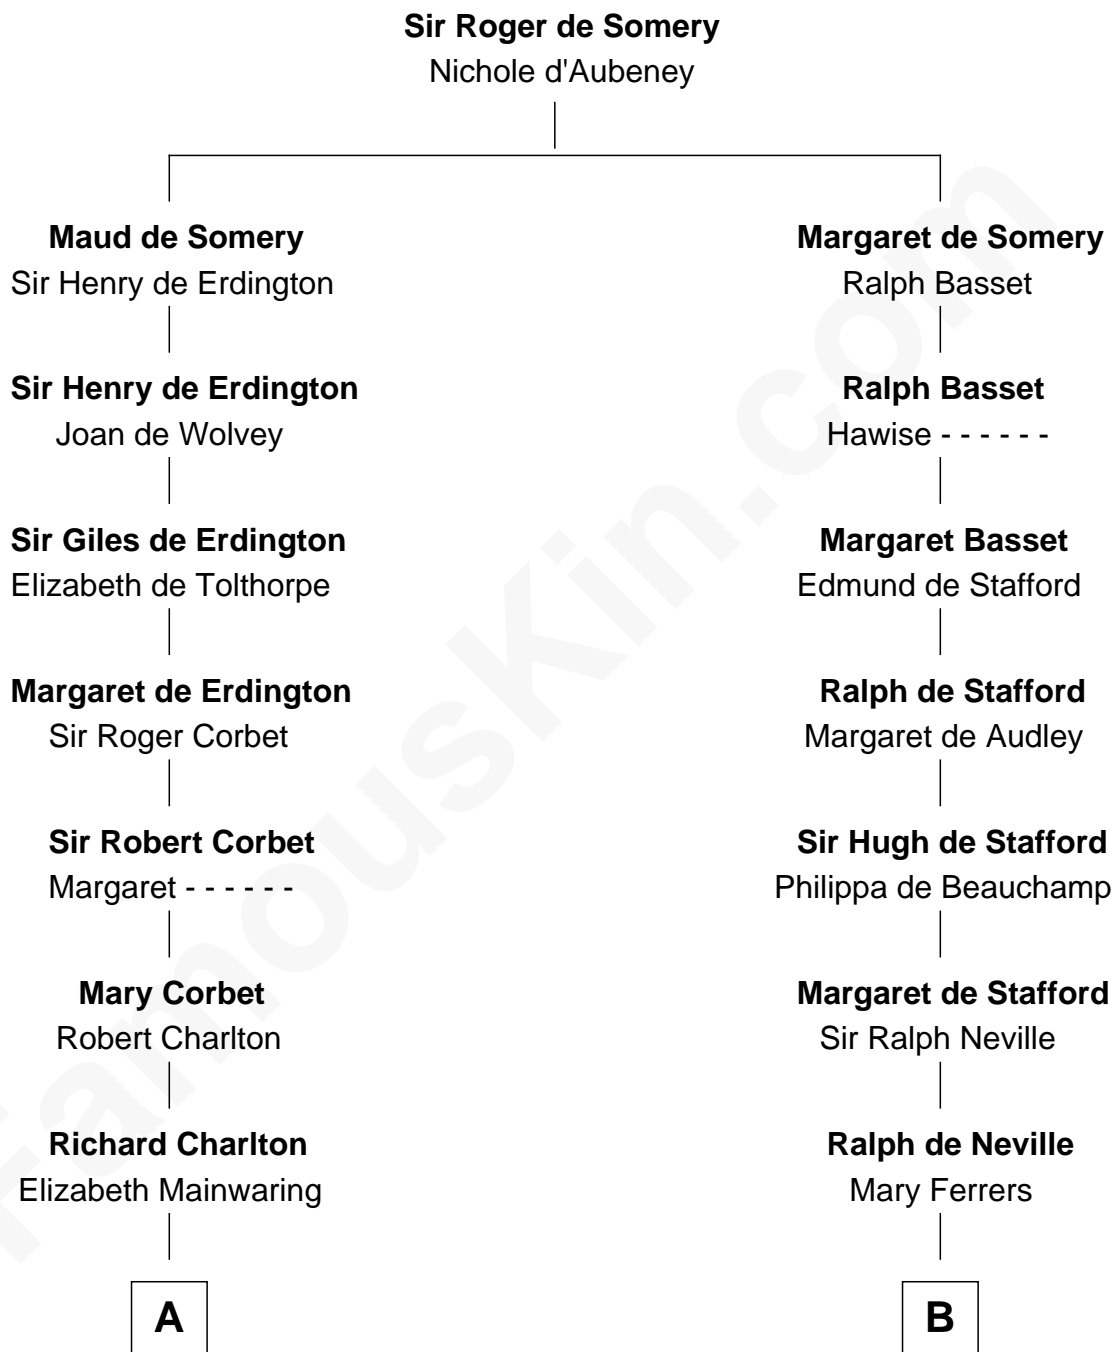

FamousKin.com Relationship Chart of

Bette Davis

Movie Actress

19th cousin 2 times removed of

Harriet Martineau

Author of The Hour and the Man

C

Benjamin W. Bailey

Latta Hopkins

Harriet Jane Bailey

Charles Otis Thompson

Harriet Eugenia Thompson

William Aaron Favor

Ruth Augusta Favor

Harlow Morrell Davis

Bette Davis