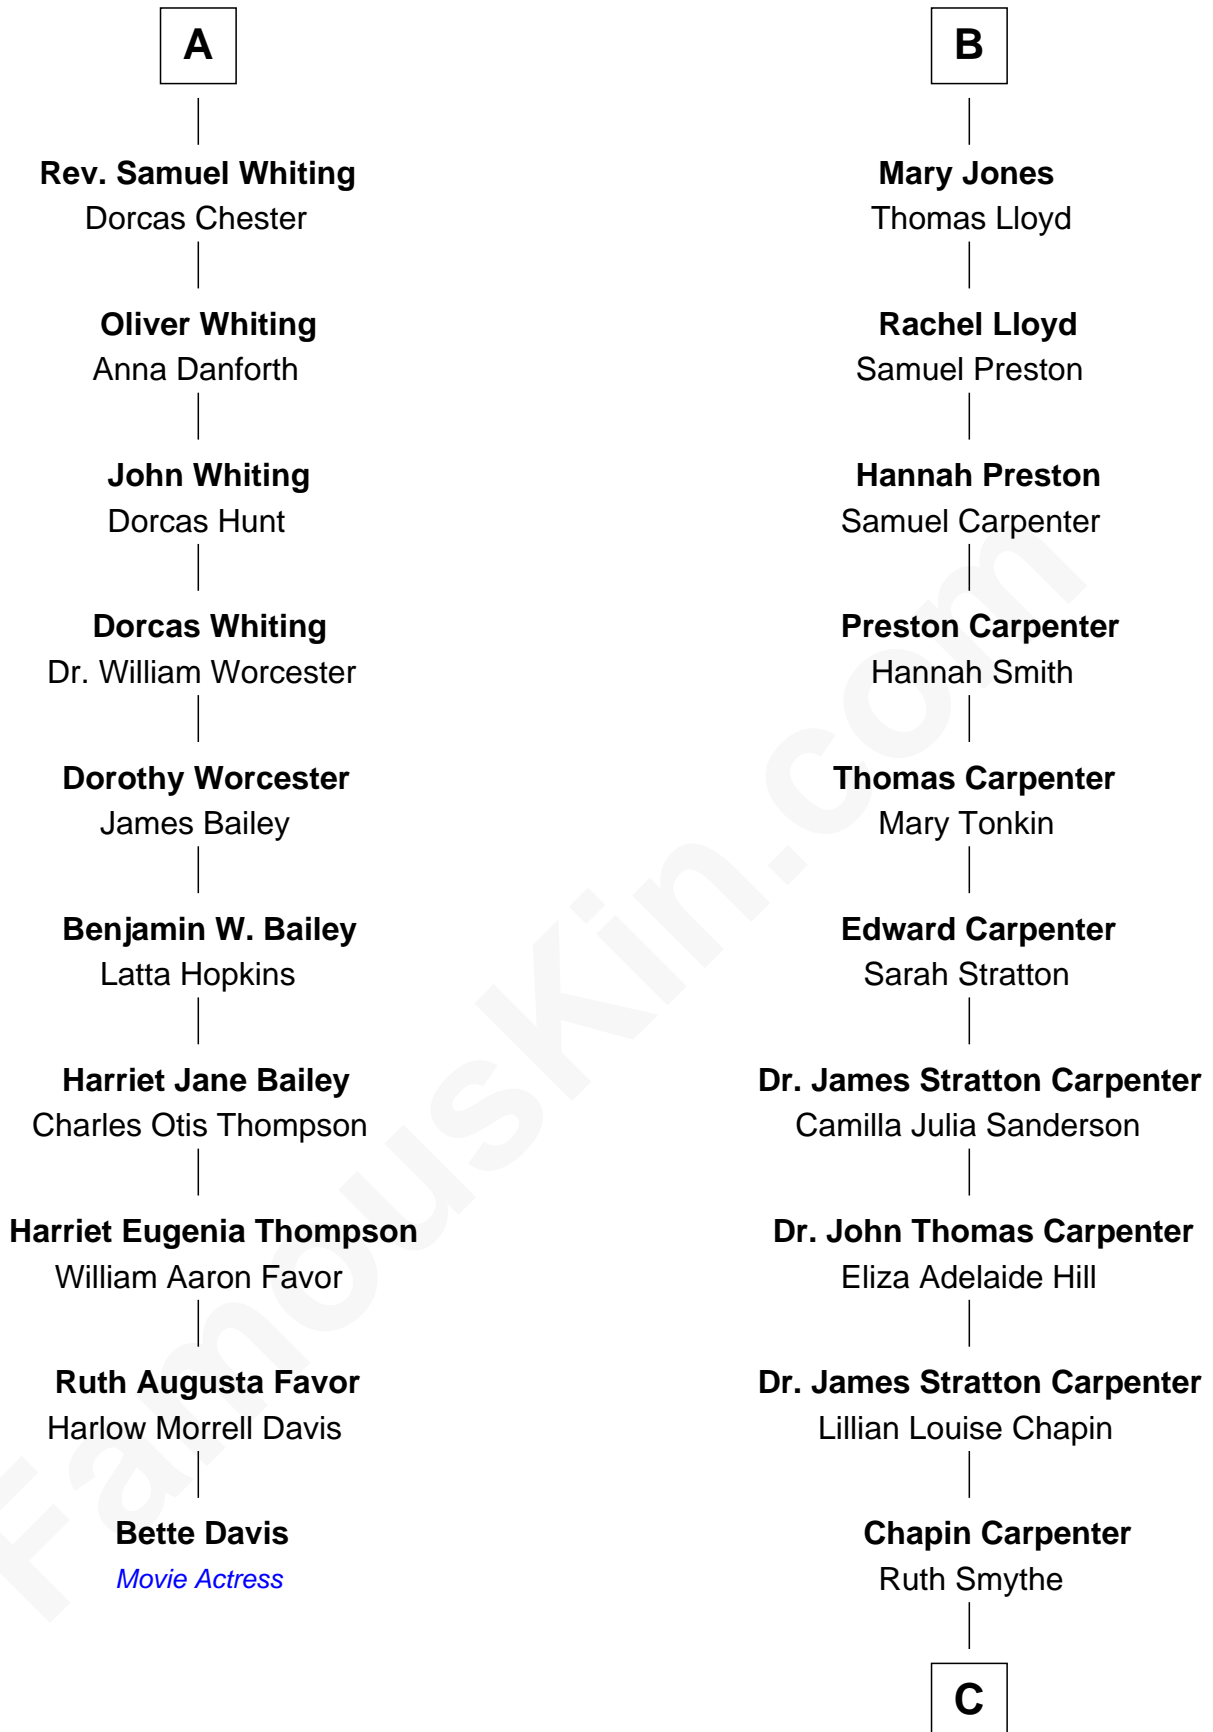

# FamousKin.com Relationship Chart of

**Bette Davis**

*Movie Actress*

16th cousin 2 times removed of

**Mary Chapin Carpenter**

*Singer and Songwriter*

**Sir Robert Corbet**

Margaret - - - - -

C

Chapin Carpenter  
Mary Bowie Robertson

Mary Chapin Carpenter  
*Singer and Songwriter*

FamousKin.com