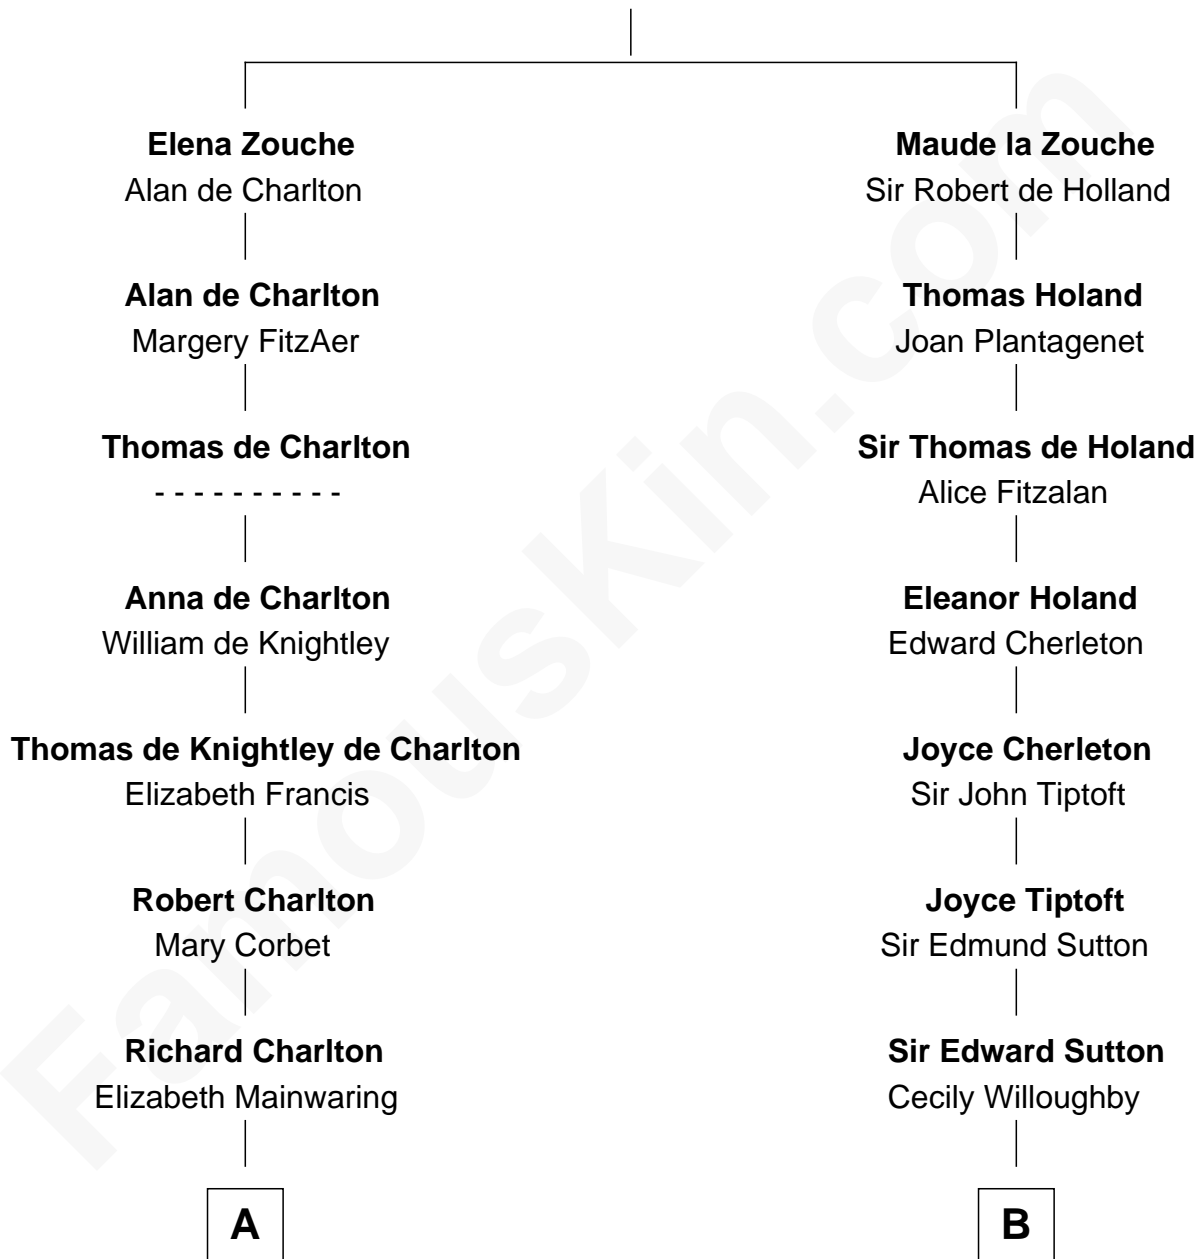

# FamousKin.com Relationship Chart of

**Bette Davis**

*Movie Actress*

18th cousin 3 times removed of

**Oliver Wendell Holmes, Jr.**

*U.S. Supreme Court Justice*

**Sir Alan la Zouche**

Eleanor de Segrave

**C**

**Benjamin W. Bailey**

Latta Hopkins

**Harriet Jane Bailey**

Charles Otis Thompson

**Harriet Eugenia Thompson**

William Aaron Favor

**Ruth Augusta Favor**

Harlow Morrell Davis

**Bette Davis**

*Movie Actress*

**D**

**Oliver Wendell Holmes**

Amelia Lee Jackson

**Oliver Wendell Holmes, Jr.**

*U.S. Supreme Court Justice*