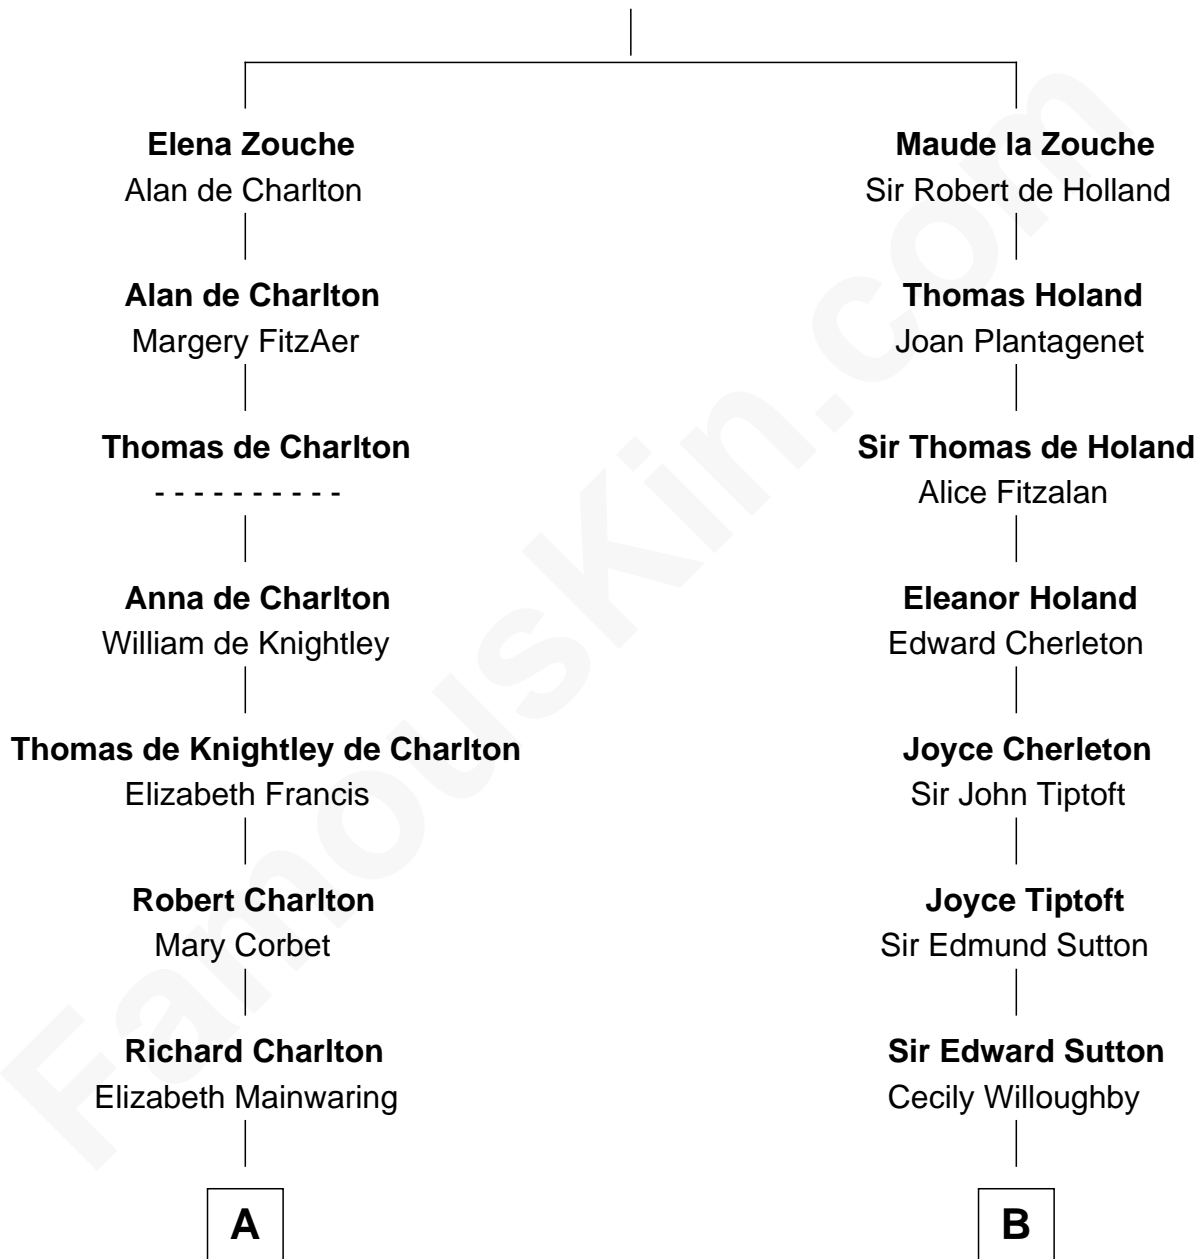

# FamousKin.com Relationship Chart of

**Bette Davis**

*Movie Actress*

17th cousin 4 times removed of

**Oliver Wendell Holmes, Sr.**

*American "Fireside" Poet*

**Sir Alan la Zouche**

Eleanor de Segrave

**C**

**Benjamin W. Bailey**

Latta Hopkins

**Harriet Jane Bailey**

Charles Otis Thompson

**Harriet Eugenia Thompson**

William Aaron Favor

**Ruth Augusta Favor**

Harlow Morrell Davis

**Bette Davis**

*Movie Actress*