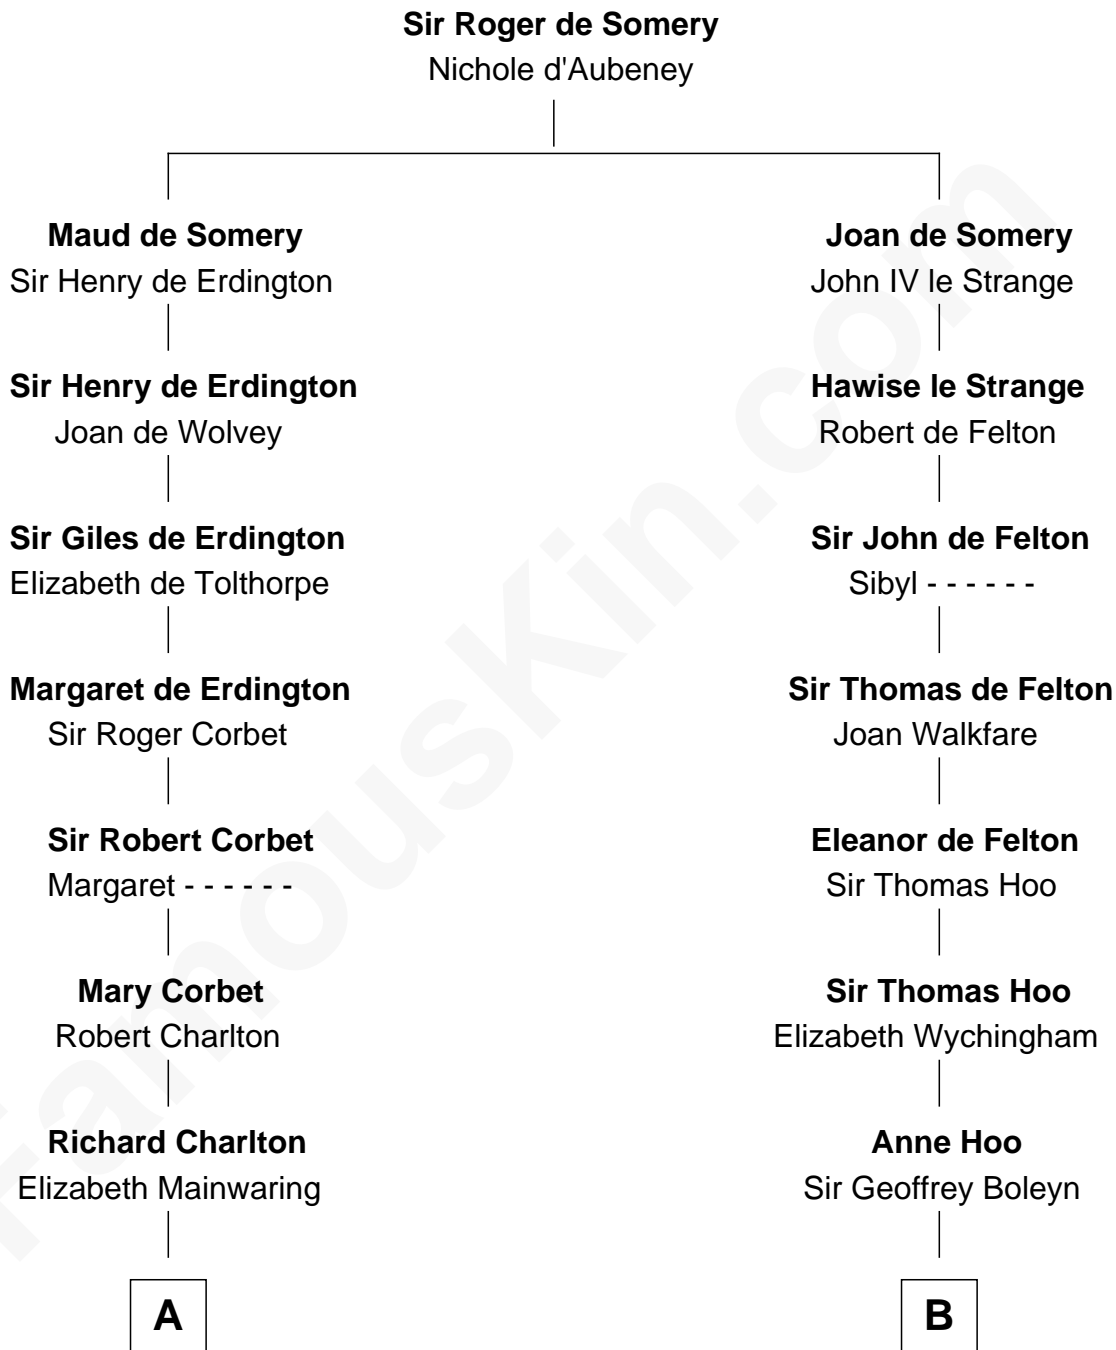

FamousKin.com Relationship Chart of

Bette Davis

Movie Actress

9th cousin 12 times removed of

Anne Boleyn

2nd Wife of King Henry VIII

C

Benjamin W. Bailey

Latta Hopkins

Harriet Jane Bailey

Charles Otis Thompson

Harriet Eugenia Thompson

William Aaron Favor

Ruth Augusta Favor

Harlow Morrell Davis

Bette Davis