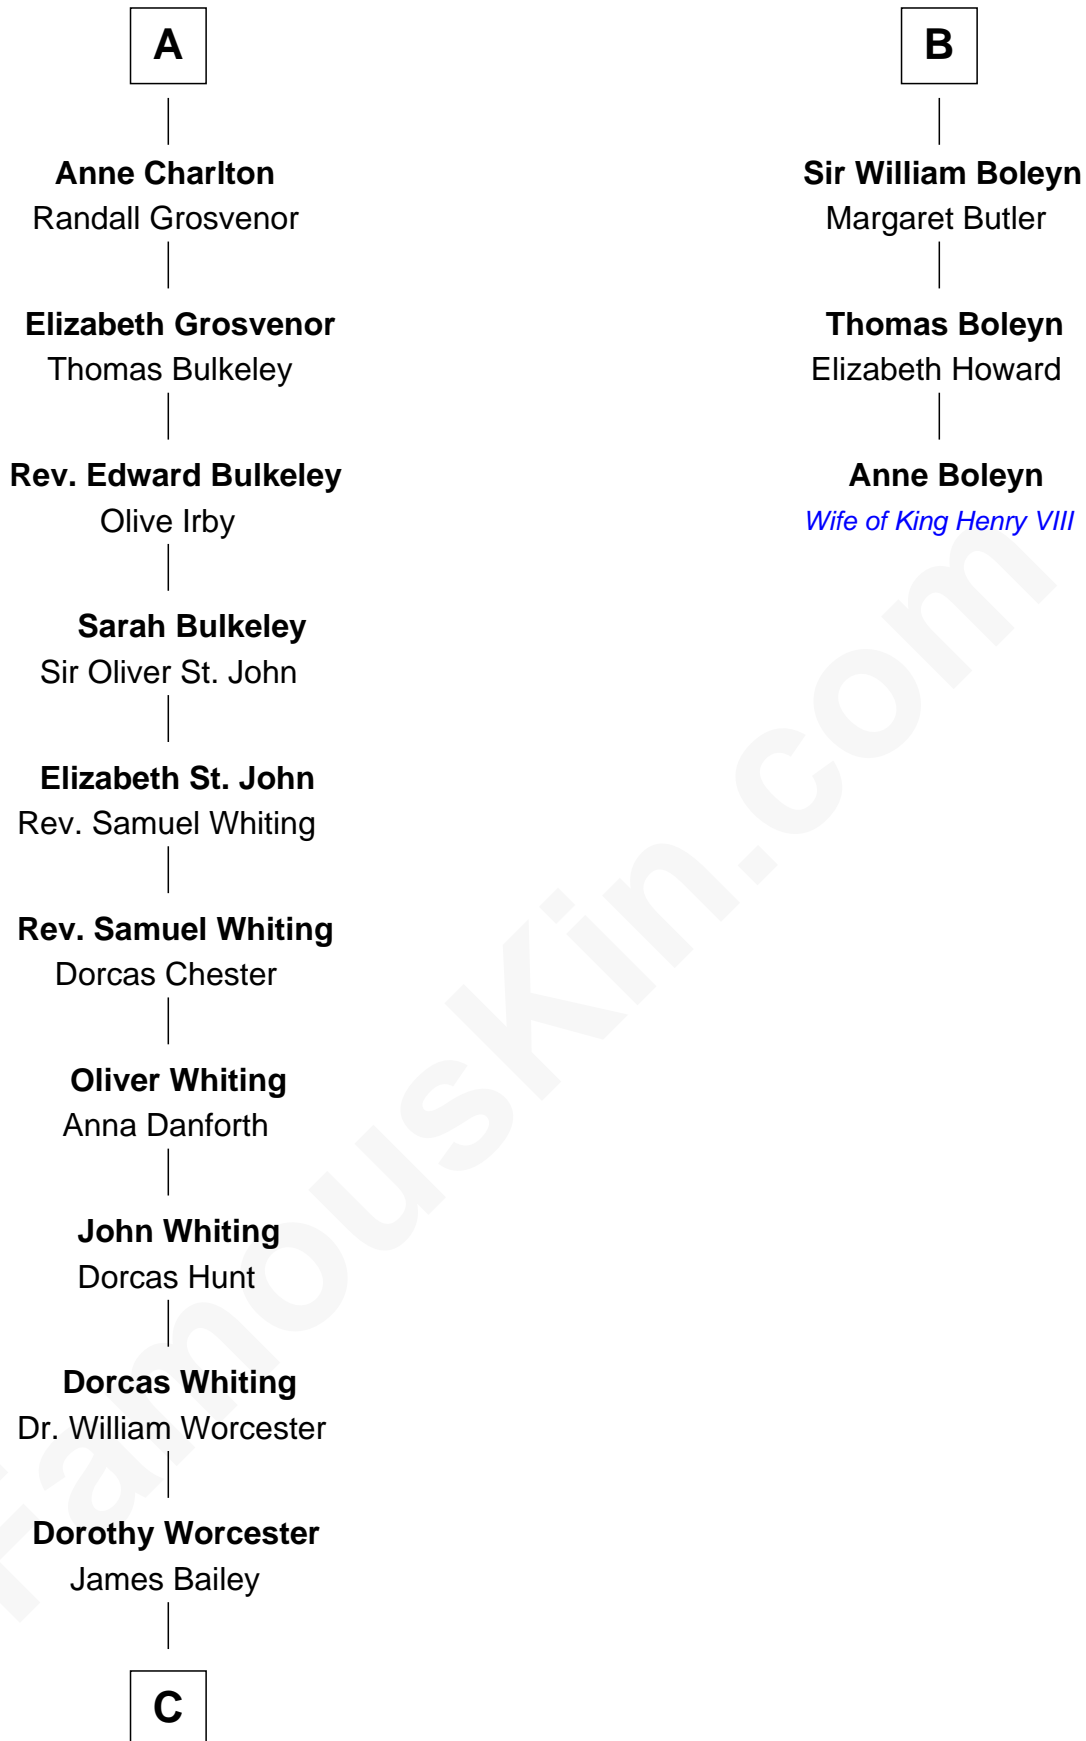

FamousKin.com Relationship Chart of

Bette Davis

Movie Actress

9th cousin 12 times removed of

Anne Boleyn

2nd Wife of King Henry VIII

C

Benjamin W. Bailey

Latta Hopkins

Harriet Jane Bailey

Charles Otis Thompson

Harriet Eugenia Thompson

William Aaron Favor

Ruth Augusta Favor

Harlow Morrell Davis

Bette Davis