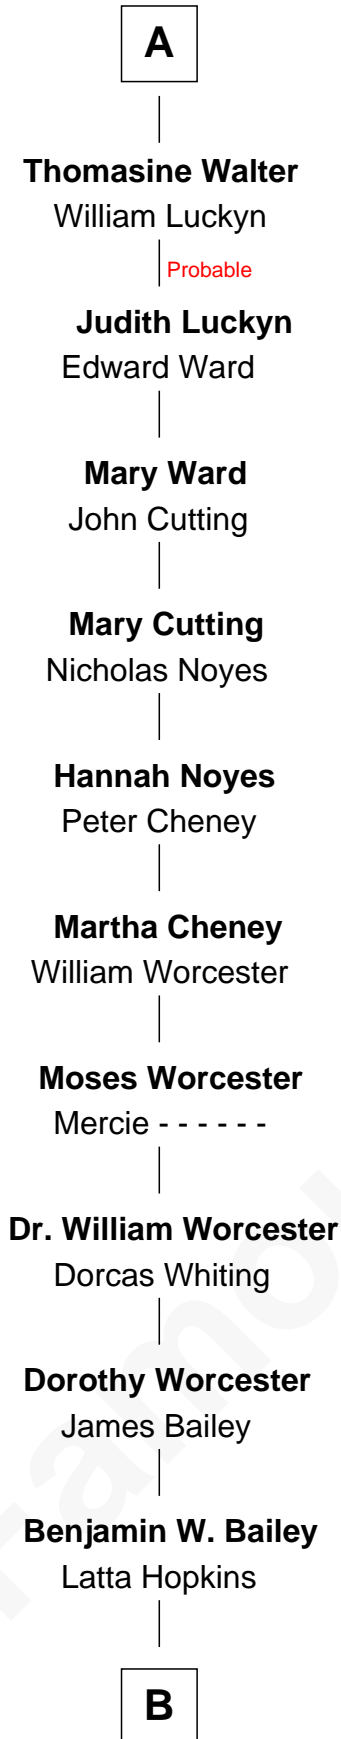

# FamousKin.com Relationship Chart of

**Bette Davis**

*Movie Actress*

6th cousin 14 times removed of

**Anne Boleyn**

*2nd Wife of King Henry VIII*

**Sir John Howard**

Alice de Bois

**Joan Howard**  
Sir Peter de Brewes

**Beatrice Brewes**  
Sir Hugh Shirley

**Sir Ralph Shirley**  
Joan Basset

**Beatrice Shirley**  
John Brome

**Isabel Brome**  
John Denton

**Thomas Denton**  
Jane Webbe

**Isabel Denton**  
William ap Walter

**A**

**Sir Robert Howard**  
Margaret de Scales

**Sir John Howard**  
Alice Tendring

**Sir Robert Howard**  
Margaret Mowbray

**Sir John Howard**  
Katherine Moleyns

**Sir Thomas Howard**  
Elizabeth Tilney

**Elizabeth Howard**  
Thomas Boleyn

**Anne Boleyn**  
*Wife of King Henry VIII*

**B**

**Harriet Jane Bailey**  
Charles Otis Thompson

**Harriet Eugenia Thompson**  
William Aaron Favor

**Ruth Augusta Favor**  
Harlow Morrell Davis