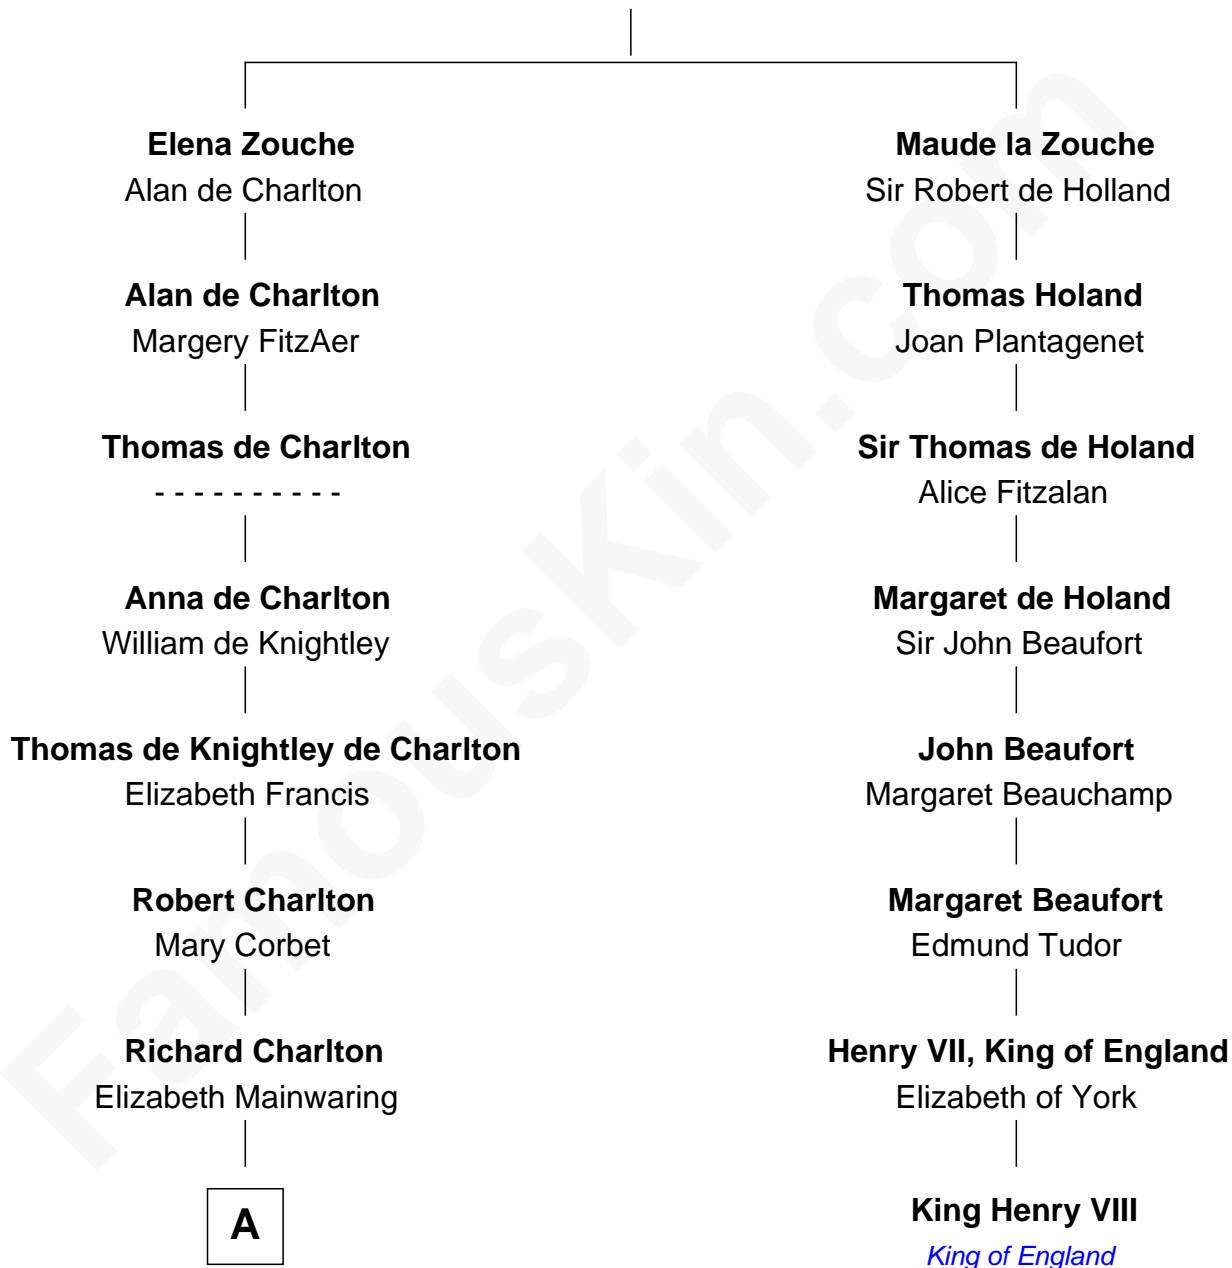

FamousKin.com Relationship Chart of

Bette Davis

Movie Actress

7th cousin 14 times removed of

King Henry VIII

King of England

Sir Alan la Zouche

Eleanor de Segrave