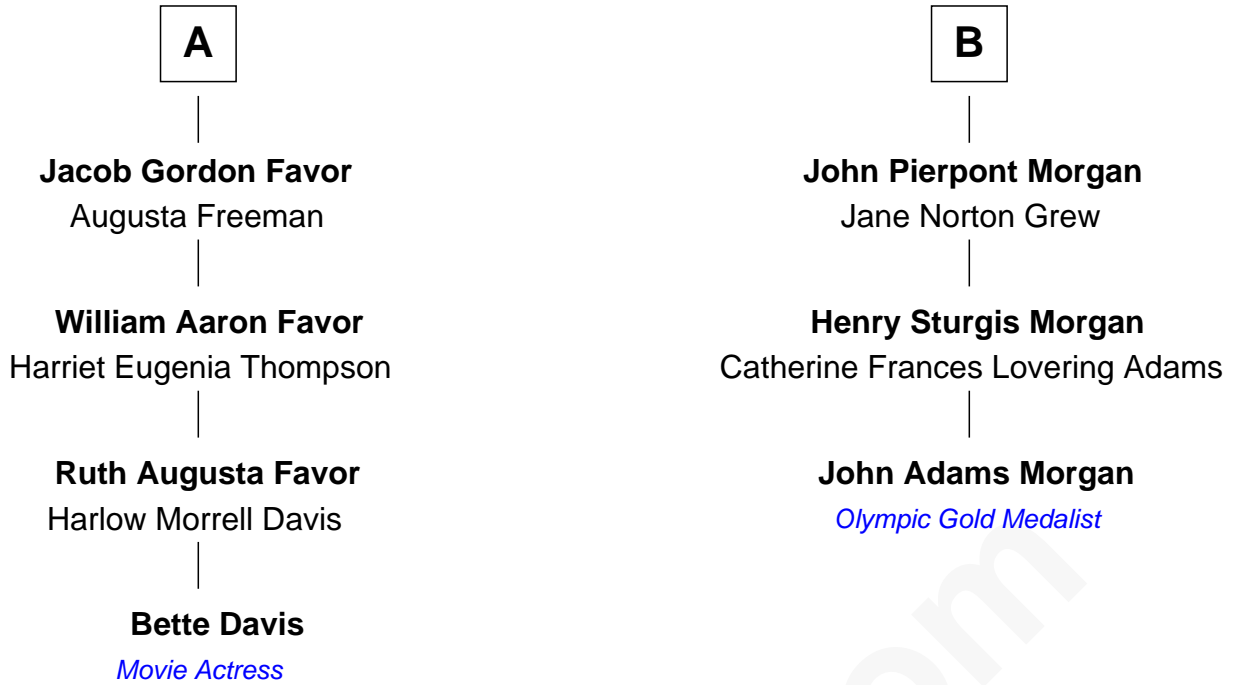

# FamousKin.com Relationship Chart of

**Bette Davis**  
*Movie Actress*

9th cousin 1 time removed of

**John Adams Morgan**  
*1952 Olympic Sailing Gold Medalist*

FamousKin.com