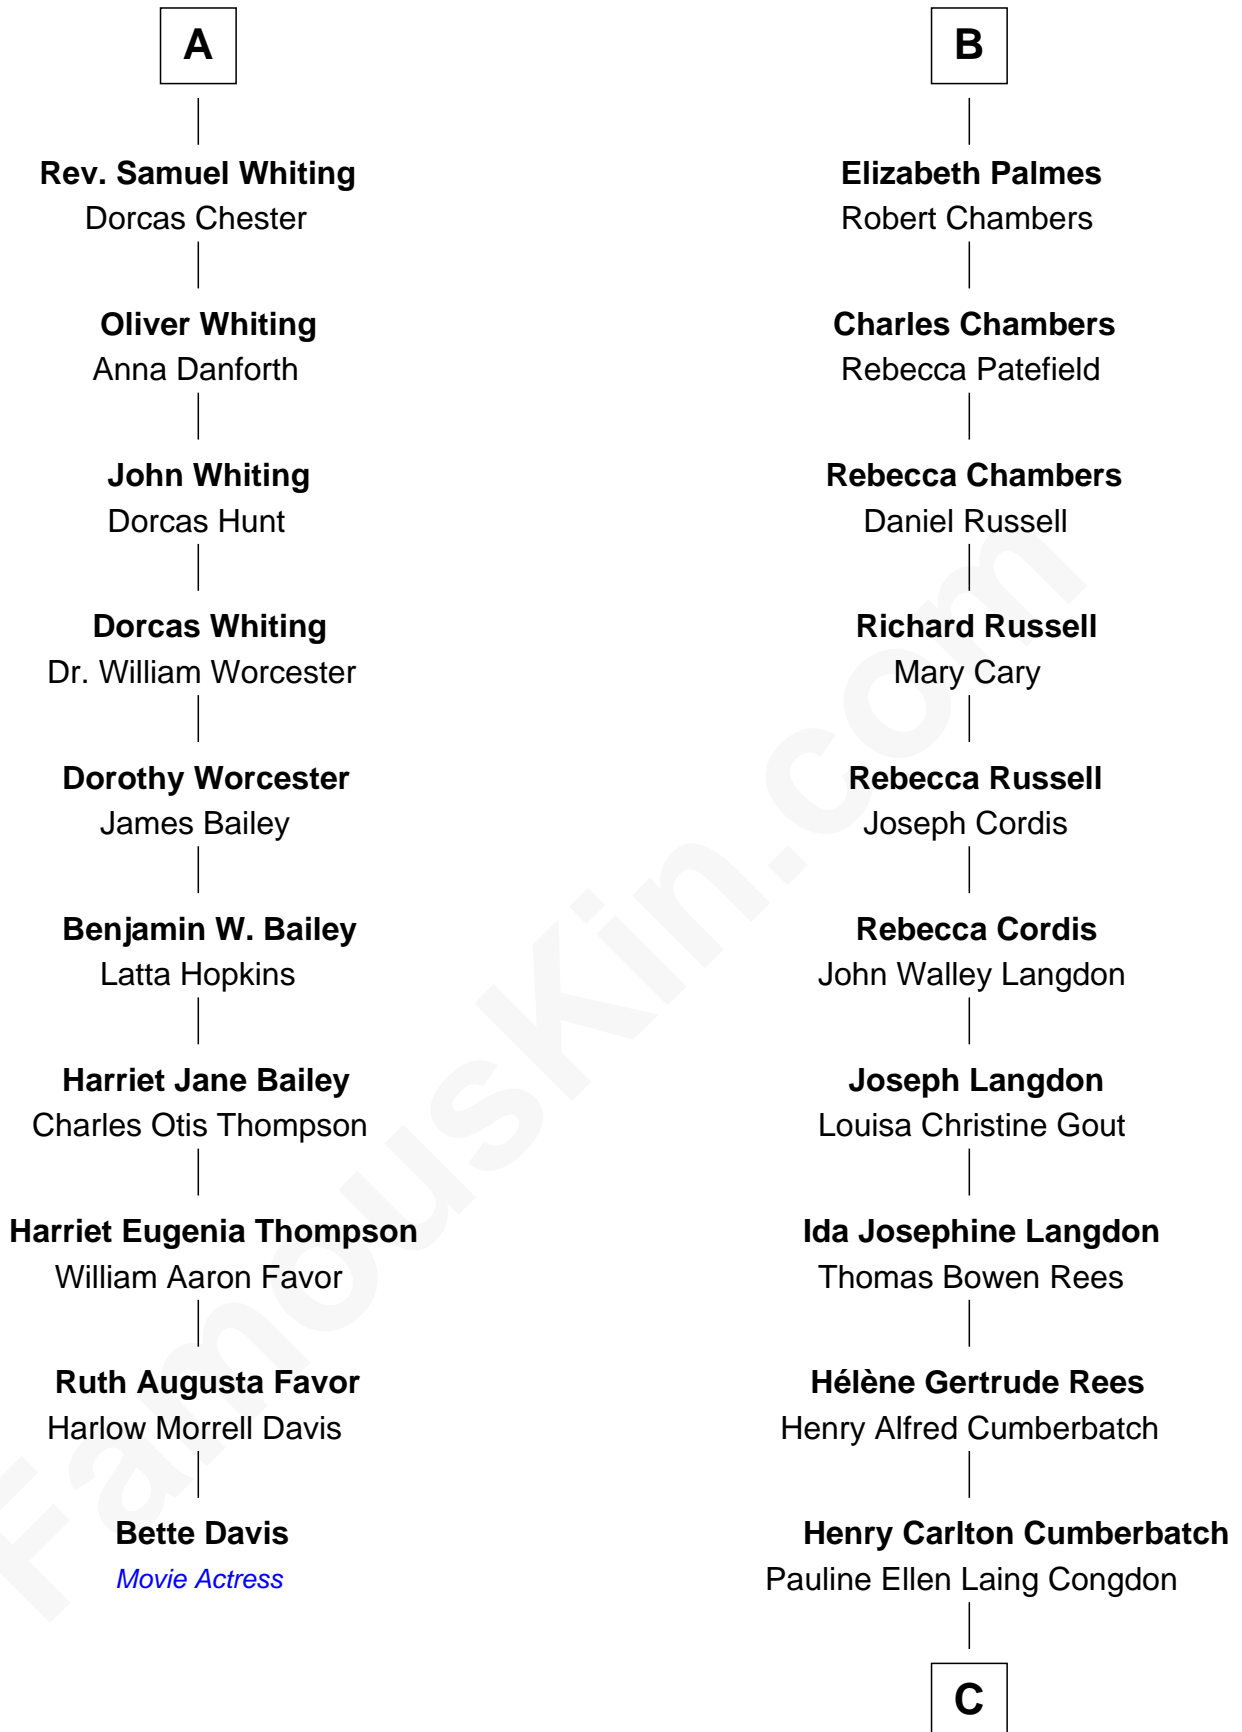

FamousKin.com Relationship Chart of

Bette Davis

Movie Actress

16th cousin 2 times removed of

Benedict Cumberbatch

Movie, Television and Stage Actor

Sir Robert Corbet

Margaret - - - - -