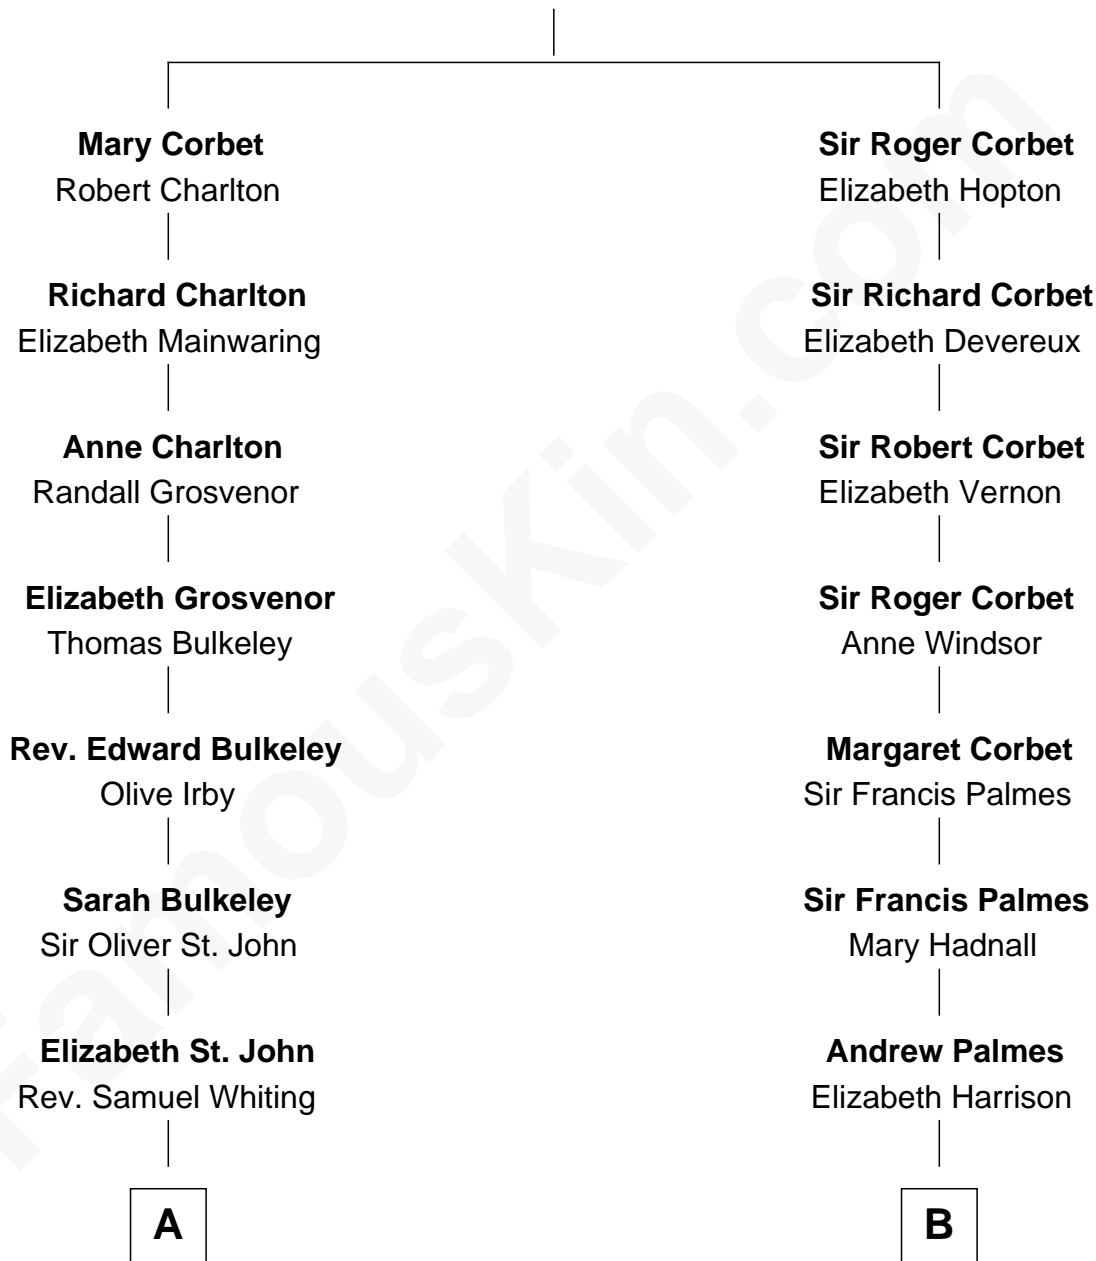

FamousKin.com Relationship Chart of

Bette Davis

Movie Actress

16th cousin 2 times removed of

Benedict Cumberbatch

Movie, Television and Stage Actor

Sir Robert Corbet

Margaret - - - - -