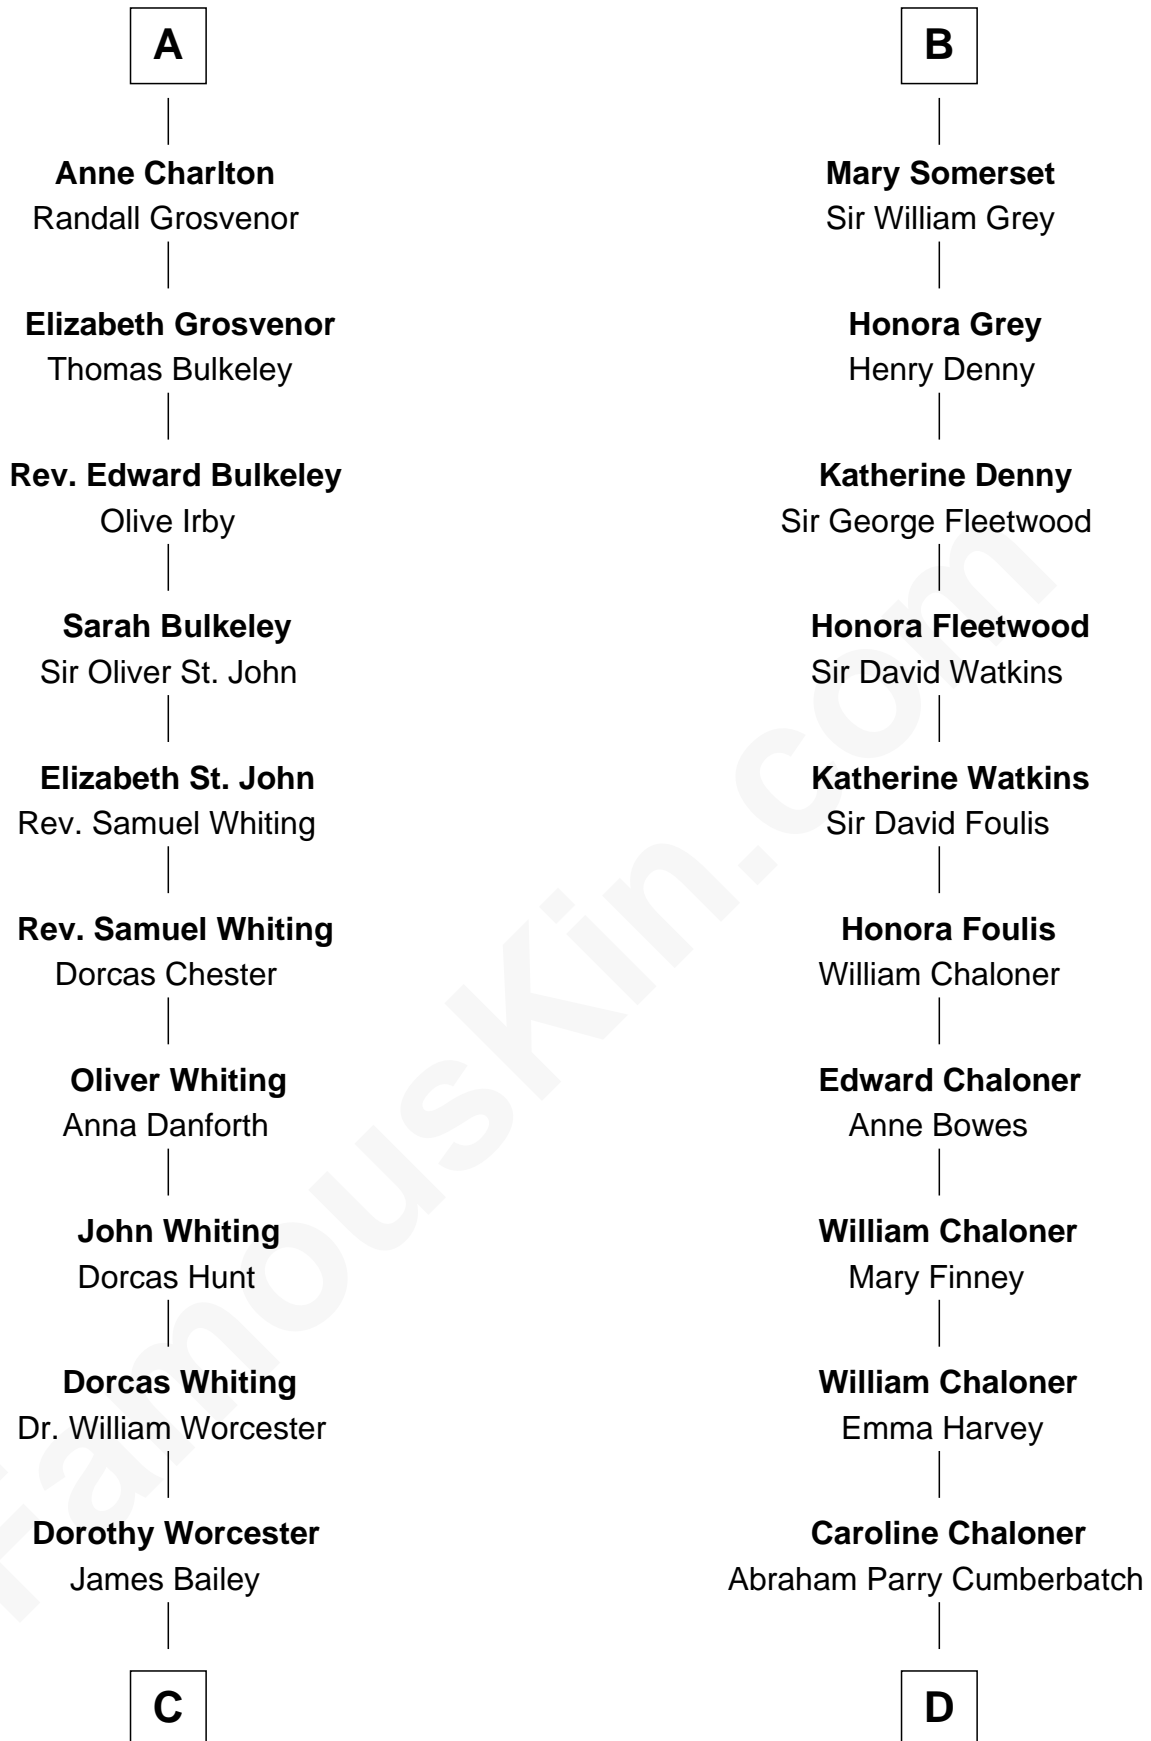

FamousKin.com Relationship Chart of

Bette Davis

Movie Actress

21st cousin of

Benedict Cumberbatch

Movie, Television and Stage Actor

C

Benjamin W. Bailey

Latta Hopkins

Harriet Jane Bailey

Charles Otis Thompson

Harriet Eugenia Thompson

William Aaron Favor

Ruth Augusta Favor

Harlow Morrell Davis

Bette Davis

Movie Actress

D

Robert William Cumberbatch

Louisa Grace Hanson

Henry Alfred Cumberbatch

Hélène Gertrude Rees

Henry Carlton Cumberbatch

Pauline Ellen Laing Congdon