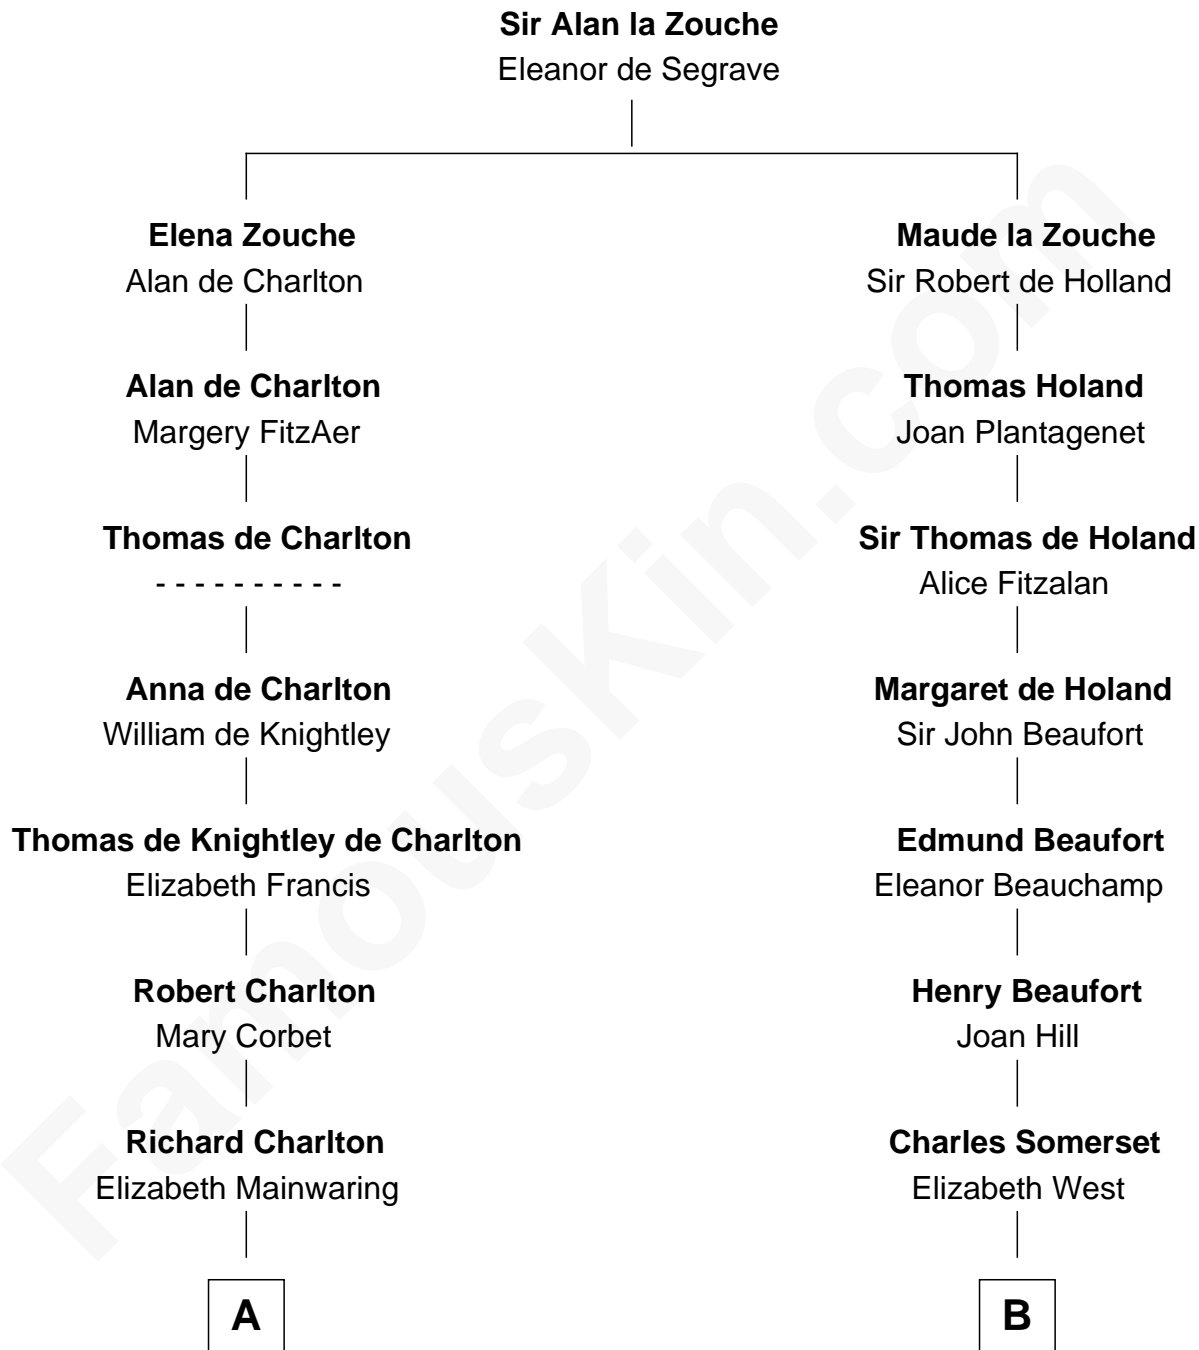

FamousKin.com Relationship Chart of

Bette Davis

Movie Actress

21st cousin of

Benedict Cumberbatch

Movie, Television and Stage Actor

C

Benjamin W. Bailey

Latta Hopkins

Harriet Jane Bailey

Charles Otis Thompson

Harriet Eugenia Thompson

William Aaron Favor

Ruth Augusta Favor

Harlow Morrell Davis

Bette Davis