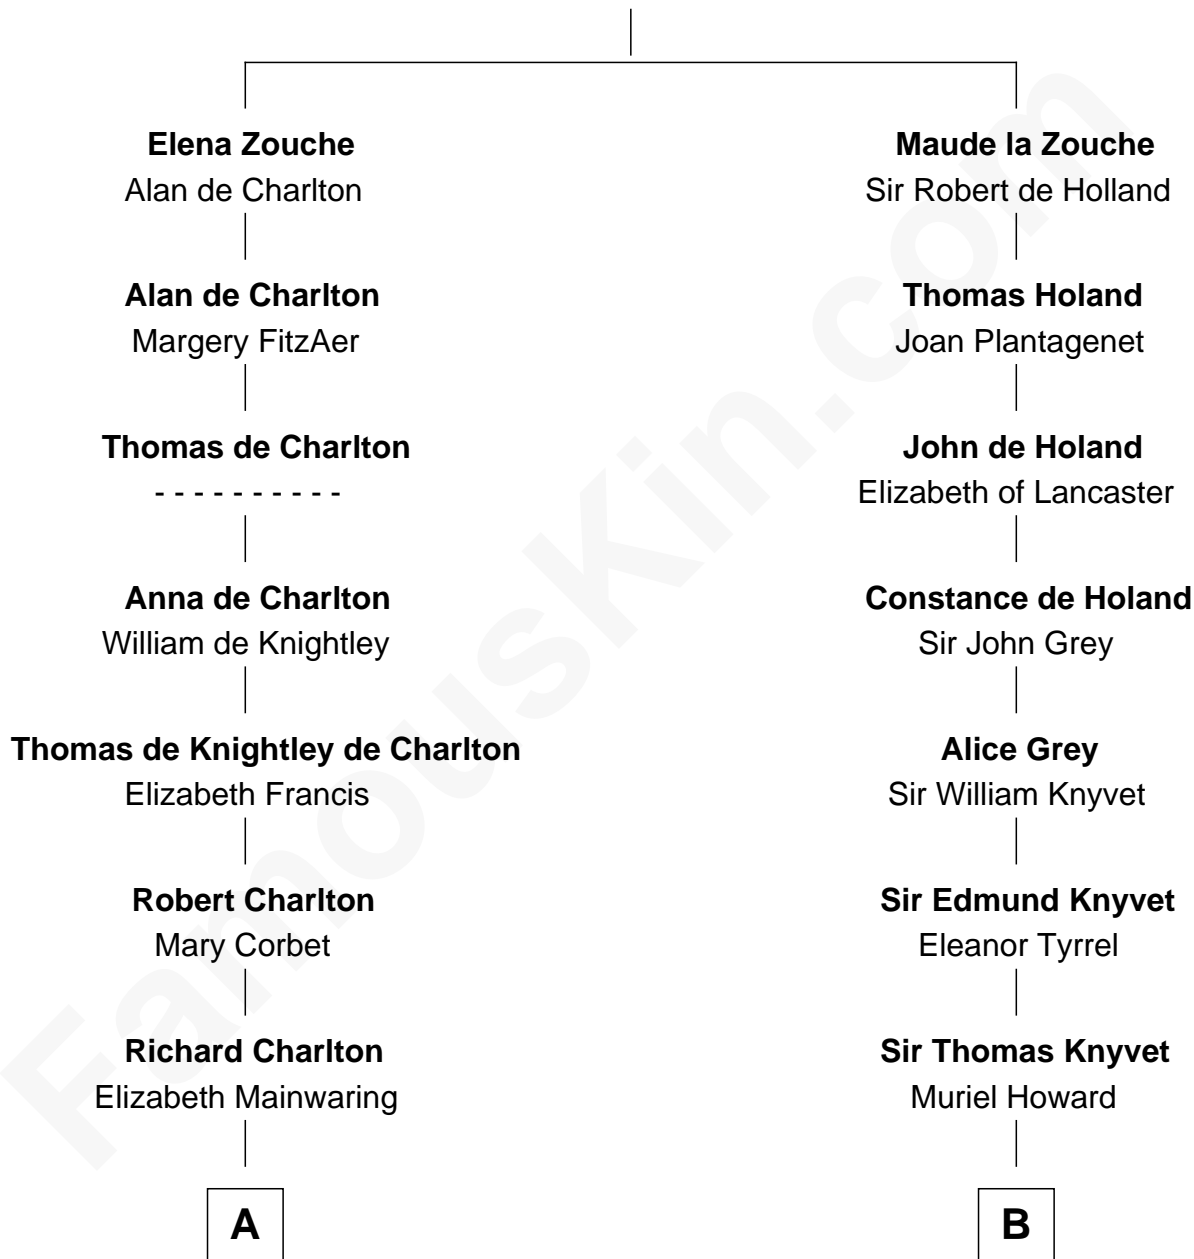

FamousKin.com Relationship Chart of

Bette Davis

Movie Actress

20th cousin 1 time removed of

Tilda Swinton

Movie Actress

Sir Alan la Zouche

Eleanor de Segrave

Tilda Swinton photo by [Nicolas Genin](#) (CC BY-SA 2.0)