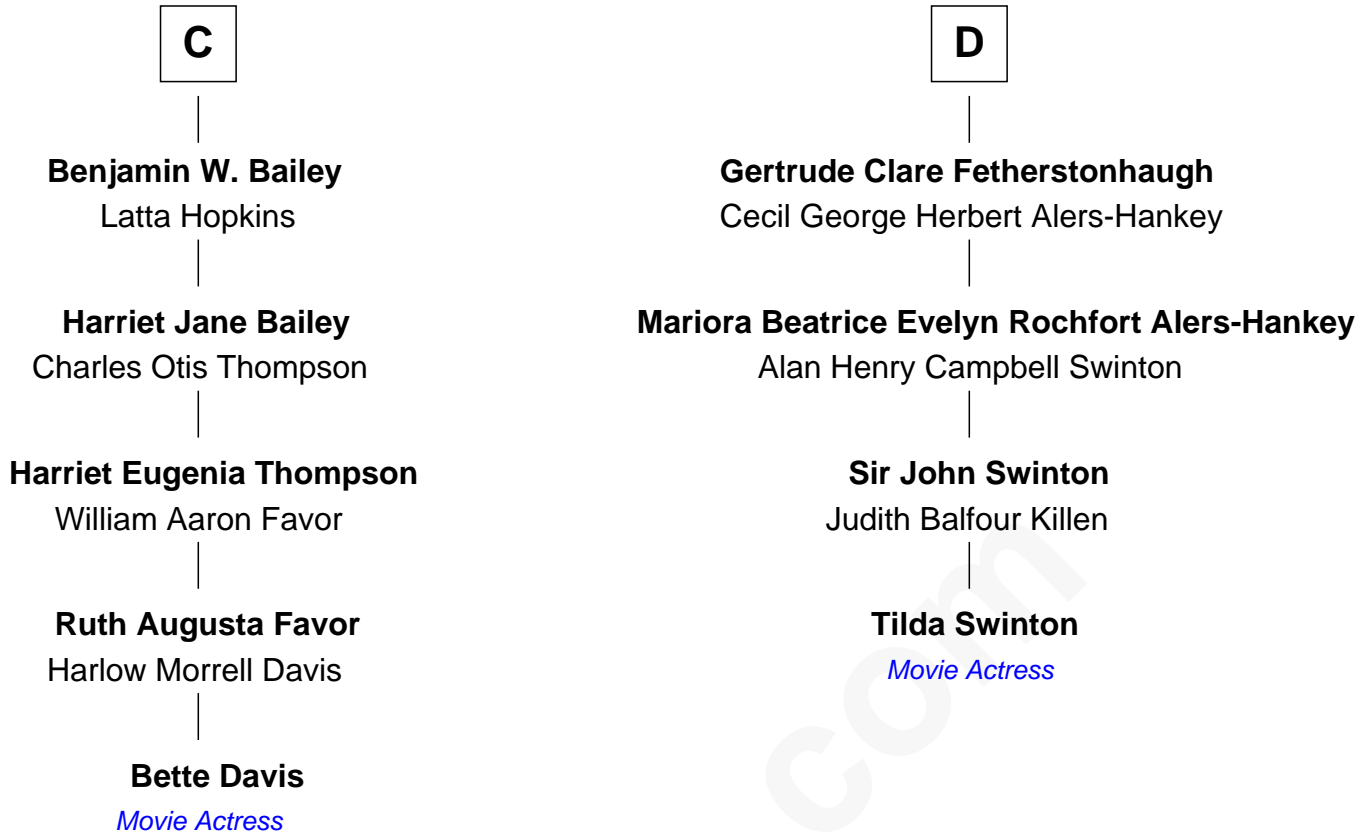

FamousKin.com Relationship Chart of

Bette Davis

Movie Actress

20th cousin 1 time removed of

Tilda Swinton

Movie Actress

Sir Alan la Zouche

Eleanor de Segrave

Tilda Swinton photo by [Nicolas Genin](#) (CC BY-SA 2.0)