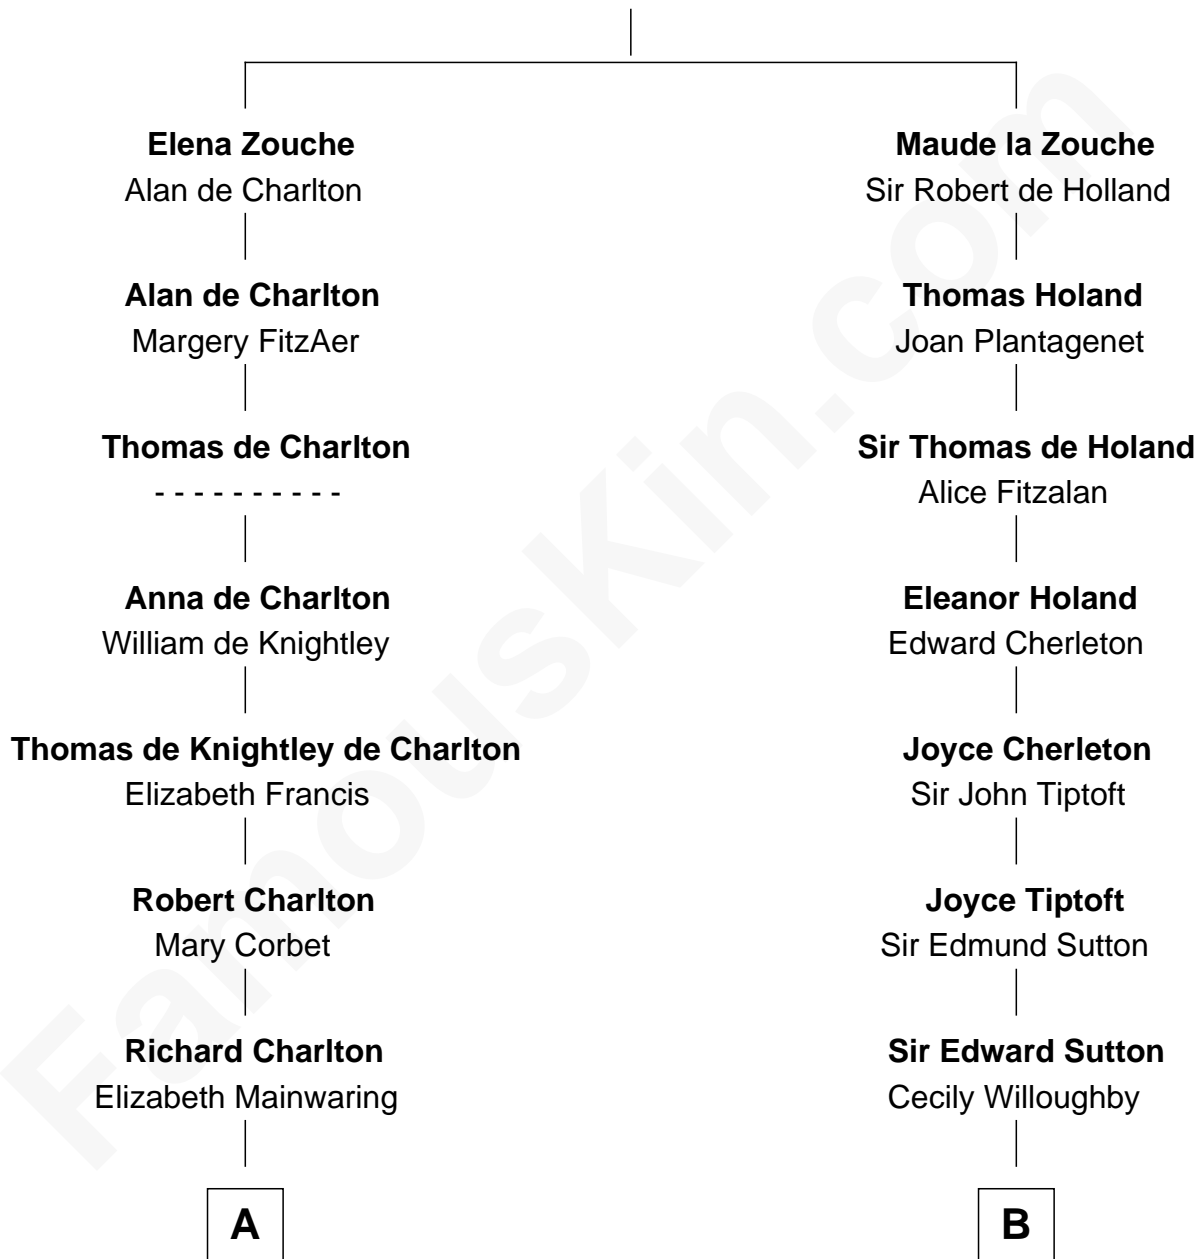

FamousKin.com Relationship Chart of

Bette Davis

Movie Actress

16th cousin 5 times removed of

Jane (Appleton) Pierce

First Lady of President Franklin Pierce

Sir Alan la Zouche

Eleanor de Segrave

C

Benjamin W. Bailey

Latta Hopkins

Harriet Jane Bailey

Charles Otis Thompson

Harriet Eugenia Thompson

William Aaron Favor

Ruth Augusta Favor