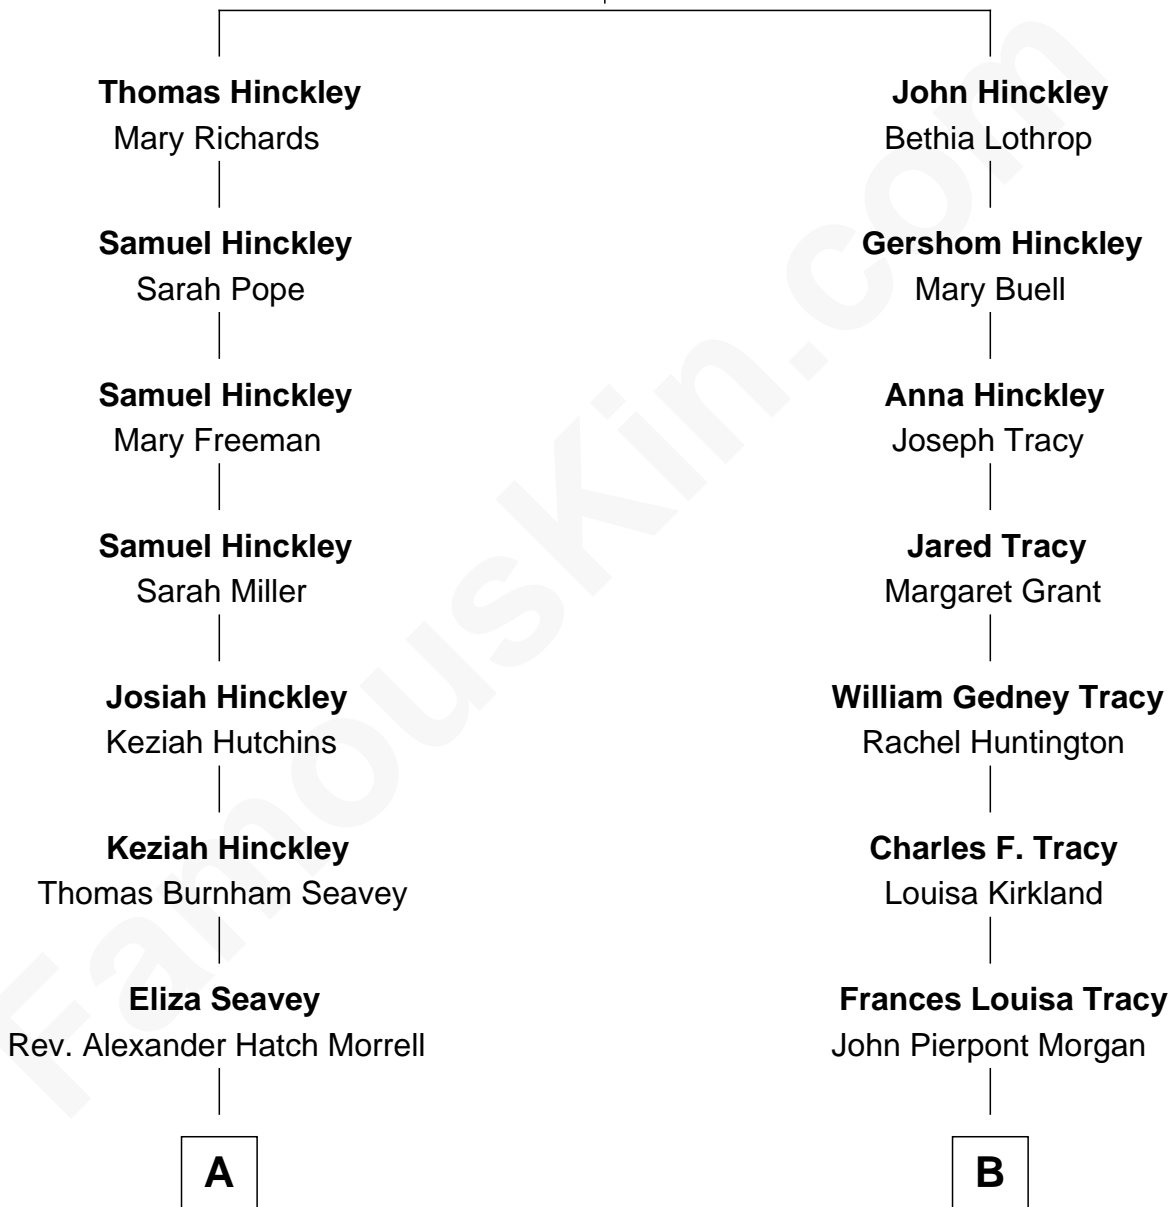

FamousKin.com Relationship Chart of

Bette Davis

Movie Actress

8th cousin 1 time removed of

Henry Sturgis Morgan

Co-Founder of Morgan Stanley

Samuel Hinckley

Sarah Soole

A

Eliza Jane Morrell
Edward Elwell Davis

Harlow Morrell Davis
Ruth Augusta Favor

Bette Davis
Movie Actress

B

John Pierpont Morgan
Jane Norton Grew

Henry Sturgis Morgan
Co-Founder of Morgan Stanley

FamousKin.com