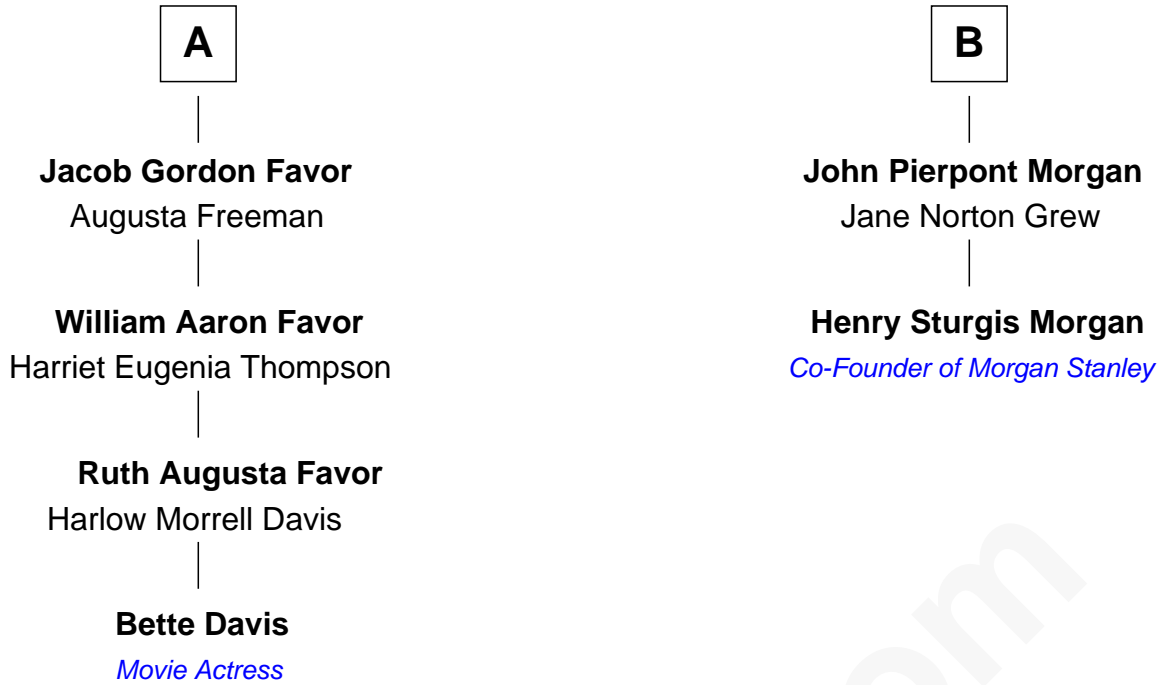

# FamousKin.com Relationship Chart of

**Bette Davis**

*Movie Actress*

8th cousin 2 times removed of

**Henry Sturgis Morgan**

*Co-Founder of Morgan Stanley*

**John Perkins**

Judith Gater

**Elizabeth Perkins**

William Sargent

**Sarah Sargent**

Orlando Bagley

**Orlando Bagley**

Dorothy Harvey

**David Bagley**

Mary Huntington

Elizabeth Whipple

**Joseph Perkins**

Martha Morgan

**Mary Perkins**

Rev. Daniel Kirtland

**Joseph Kirkland**

Hannah Perkins

**Gen. Joseph Kirkland**

Sarah Backus

**Louisa Kirkland**

Charles F. Tracy

**Frances Louisa Tracy**

John Pierpont Morgan

**B**

FamousKin.com