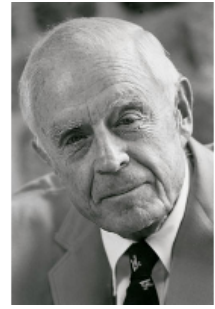

FamousKin.com Relationship Chart of

Bette Davis

Movie Actress

9th cousin 1 time removed of

Thomas J. Watson, Jr.

President and CEO of I.B.M.

Samuel Hinckley

Sarah Soole

A

Eliza Jane Morrell
Edward Elwell Davis

Harlow Morrell Davis
Ruth Augusta Favor

Bette Davis
Movie Actress

B

Oliver Kittredge
Julia Ann Estabrook

Arthur Melville Kittredge
Mary Jeannette Broadwell

Mary Jeannette Kittredge
Thomas John Watson