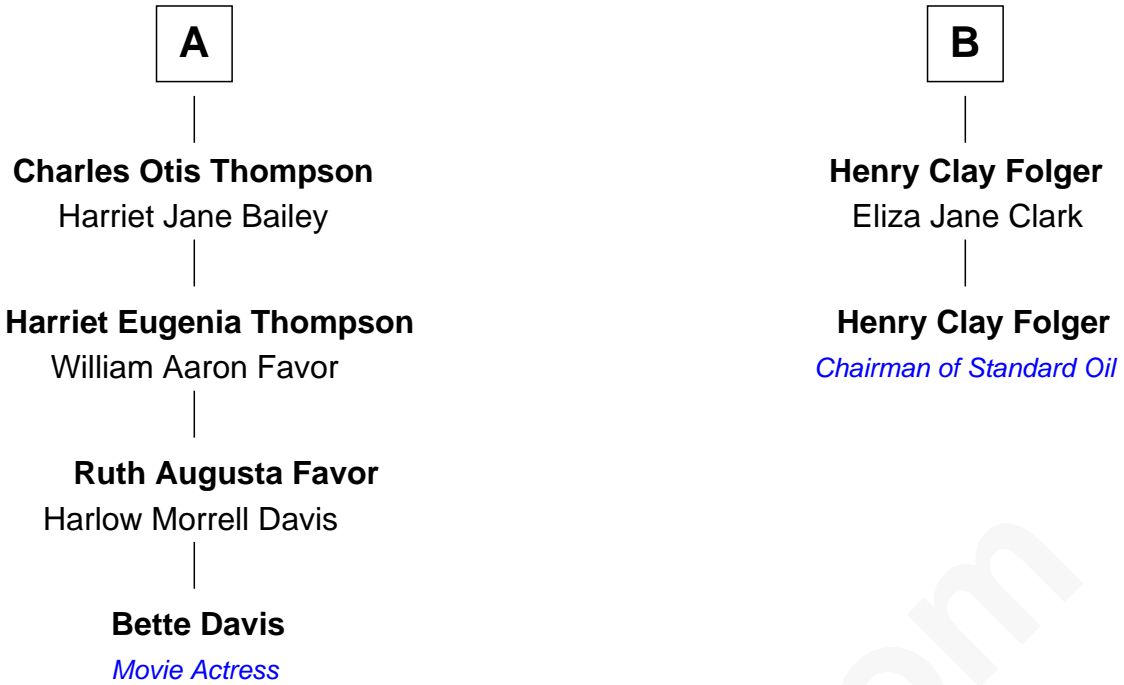

FamousKin.com Relationship Chart of

Bette Davis

Movie Actress

8th cousin 2 times removed of

Henry Clay Folger

Founder of Folger Shakespeare Library and Chairman of Standard Oil

FamousKin.com