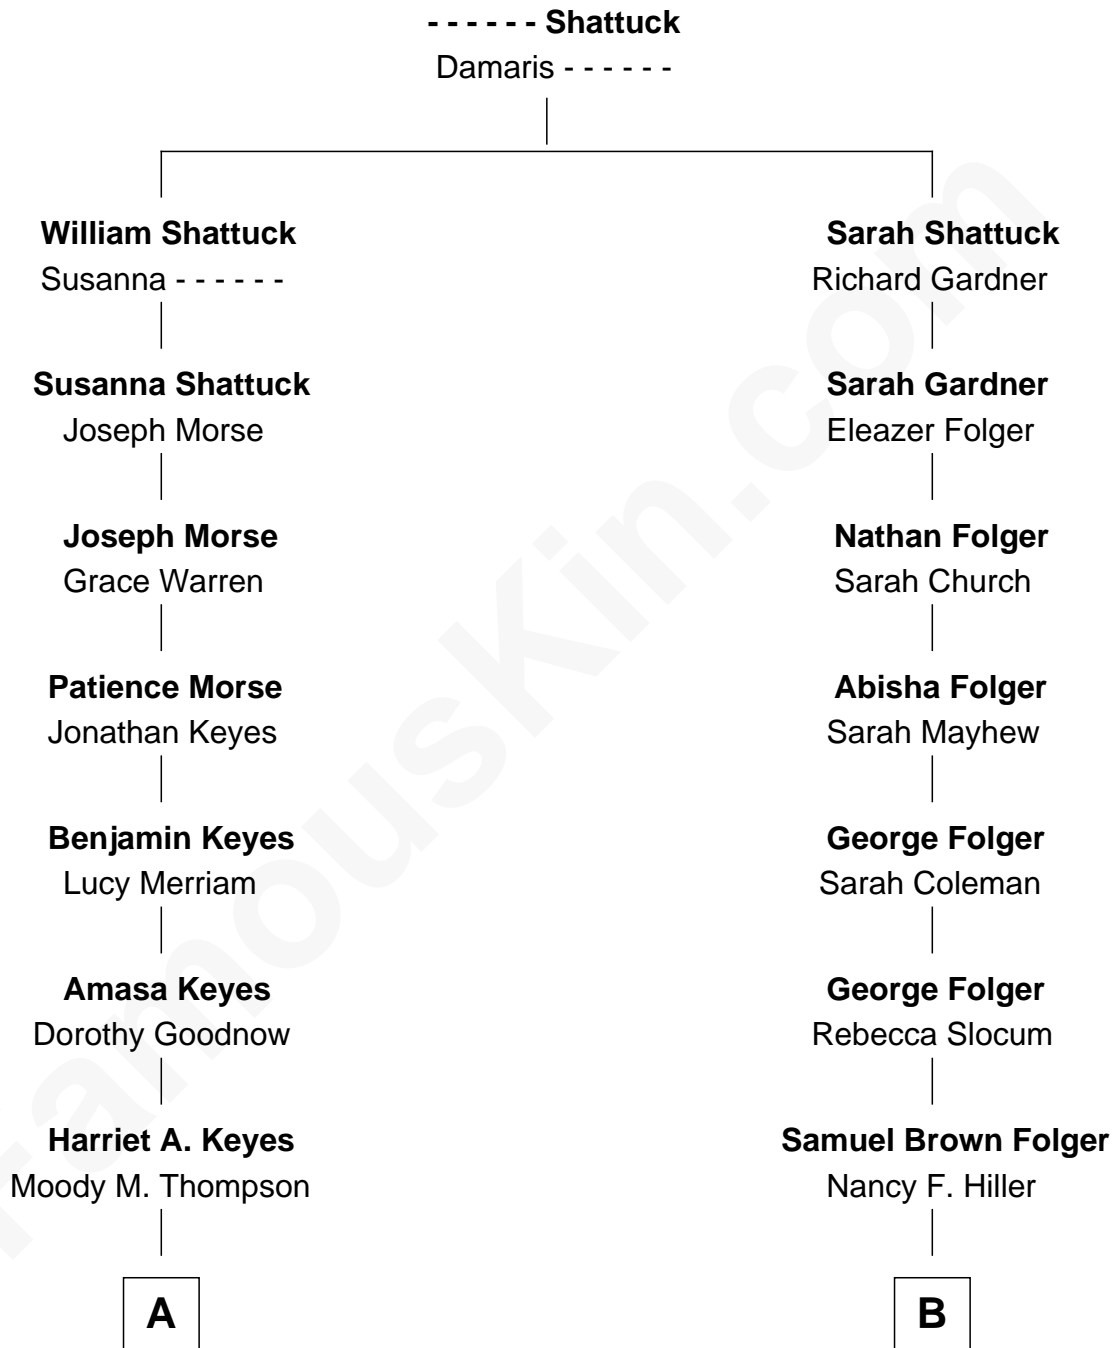

FamousKin.com Relationship Chart of

Bette Davis

Movie Actress

8th cousin 2 times removed of

Henry Clay Folger

Founder of Folger Shakespeare Library and Chairman of Standard Oil

FamousKin.com