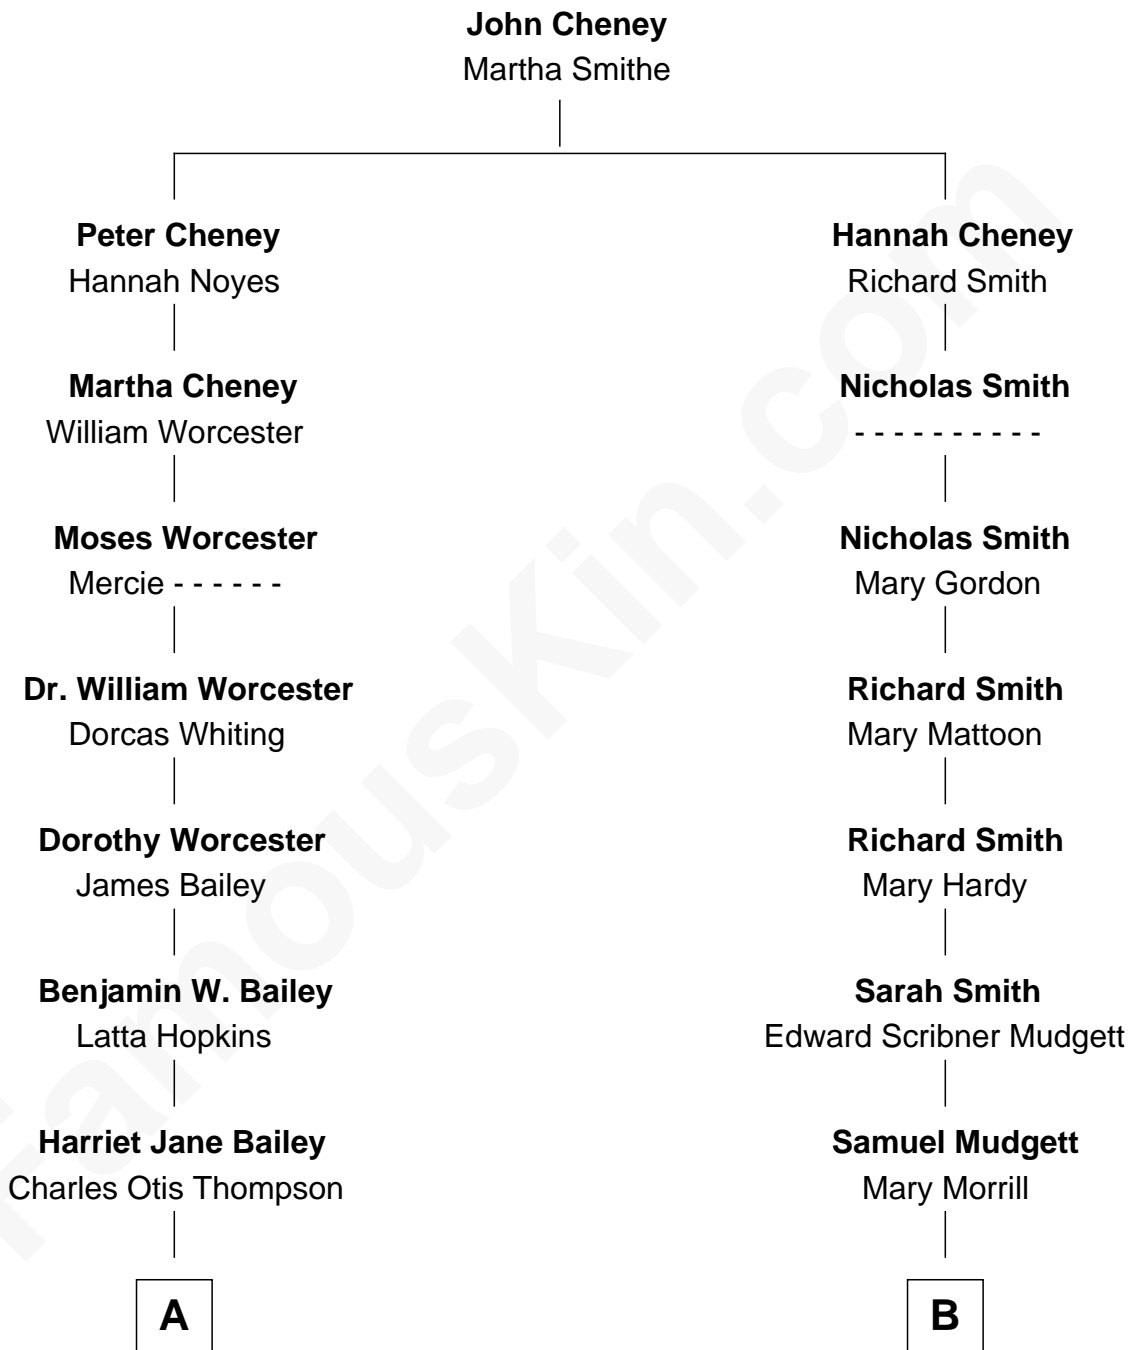

FamousKin.com Relationship Chart of

Bette Davis

Movie Actress

9th cousin of

Dr. H. H. Holmes

Serial Killer aka "Devil in the White City"

FamousKin.com