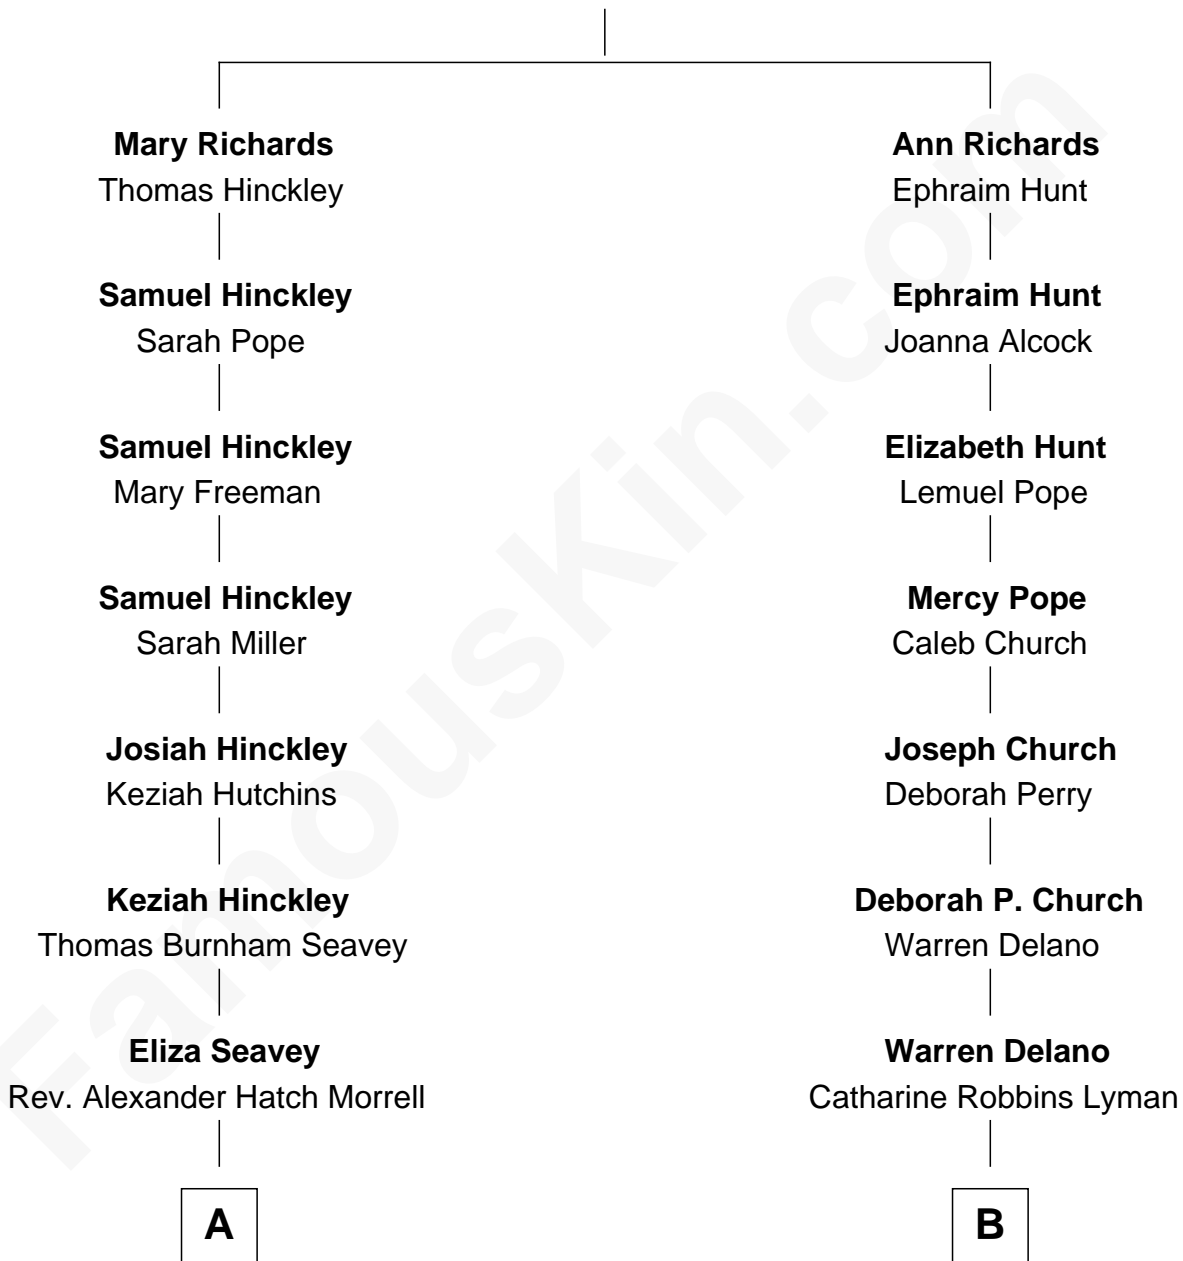

FamousKin.com Relationship Chart of

Bette Davis

Movie Actress

8th cousin 1 time removed of

Franklin D. Roosevelt

32nd U.S. President

Thomas Richards

Welthian - - - - -

A

Eliza Jane Morrell
Edward Elwell Davis

Harlow Morrell Davis
Ruth Augusta Favor

Bette Davis
Movie Actress

B

Sara Delano
James Roosevelt

Franklin D. Roosevelt
32nd U.S. President

FamousKin.com