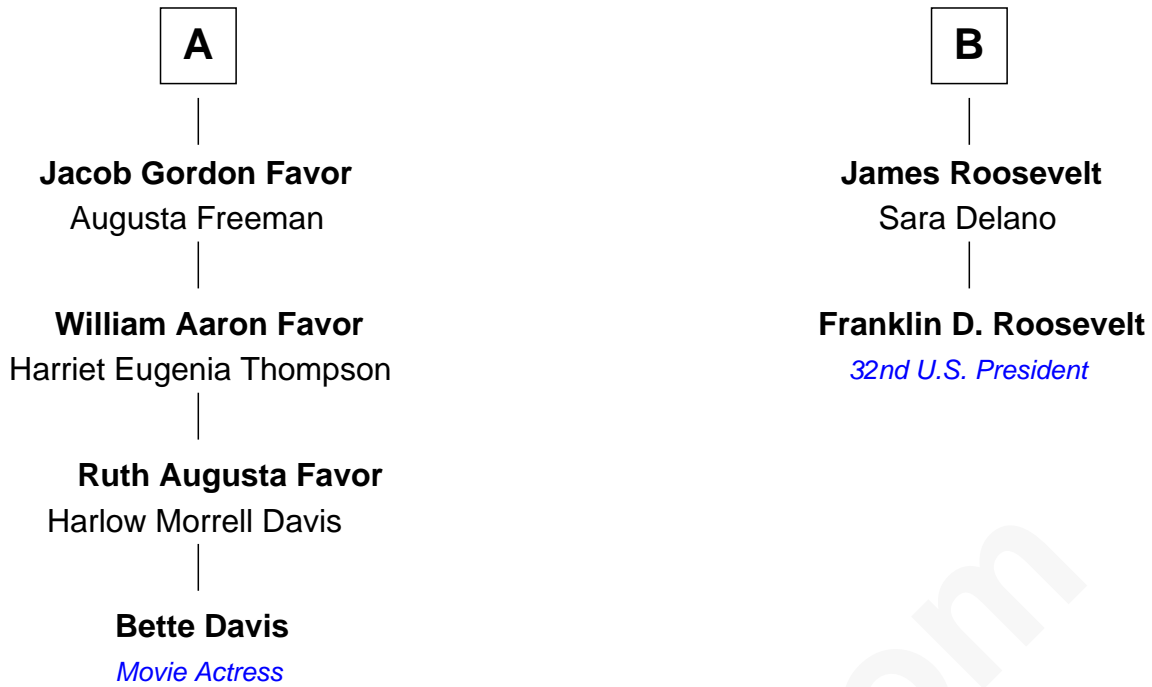

# FamousKin.com Relationship Chart of

**Bette Davis**

*Movie Actress*

8th cousin 2 times removed of

**Franklin D. Roosevelt**

*32nd U.S. President*

**John Perkins**

Judith Gater

Elizabeth Whipple

**Jabez Perkins**

Hannah Lathrop

**Hannah Perkins**

Joshua Huntington

**Lydia Huntington**

Ephriam Bill

**Lydia Bill**

Joseph Howland

**Susan Howland**

John Aspinwall

**Mary Rebecca Aspinwall**

Isaac Daniel Roosevelt

**B**

FamousKin.com