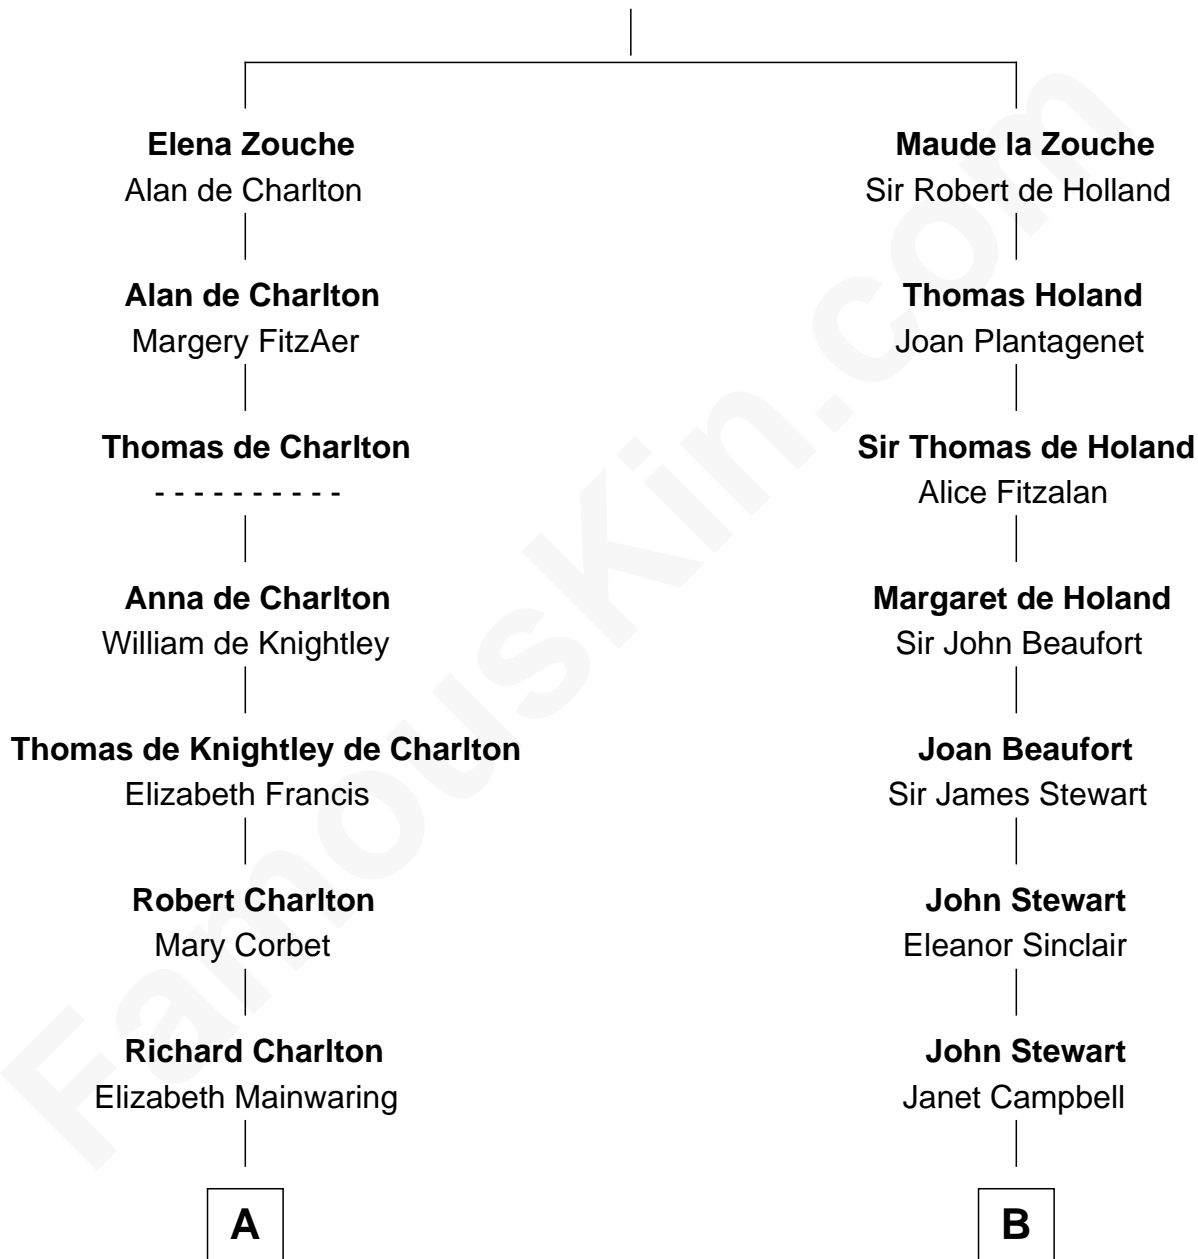

FamousKin.com Relationship Chart of

Bette Davis

Movie Actress

18th cousin 3 times removed of

Theodore Roosevelt

26th U.S. President

Sir Alan la Zouche

Eleanor de Segrave

C

Benjamin W. Bailey

Latta Hopkins

Harriet Jane Bailey

Charles Otis Thompson

Harriet Eugenia Thompson

William Aaron Favor

Ruth Augusta Favor

Harlow Morrell Davis

Bette Davis

Movie Actress

D

Martha Bulloch

Theodore Roosevelt

Theodore Roosevelt

26th U.S. President