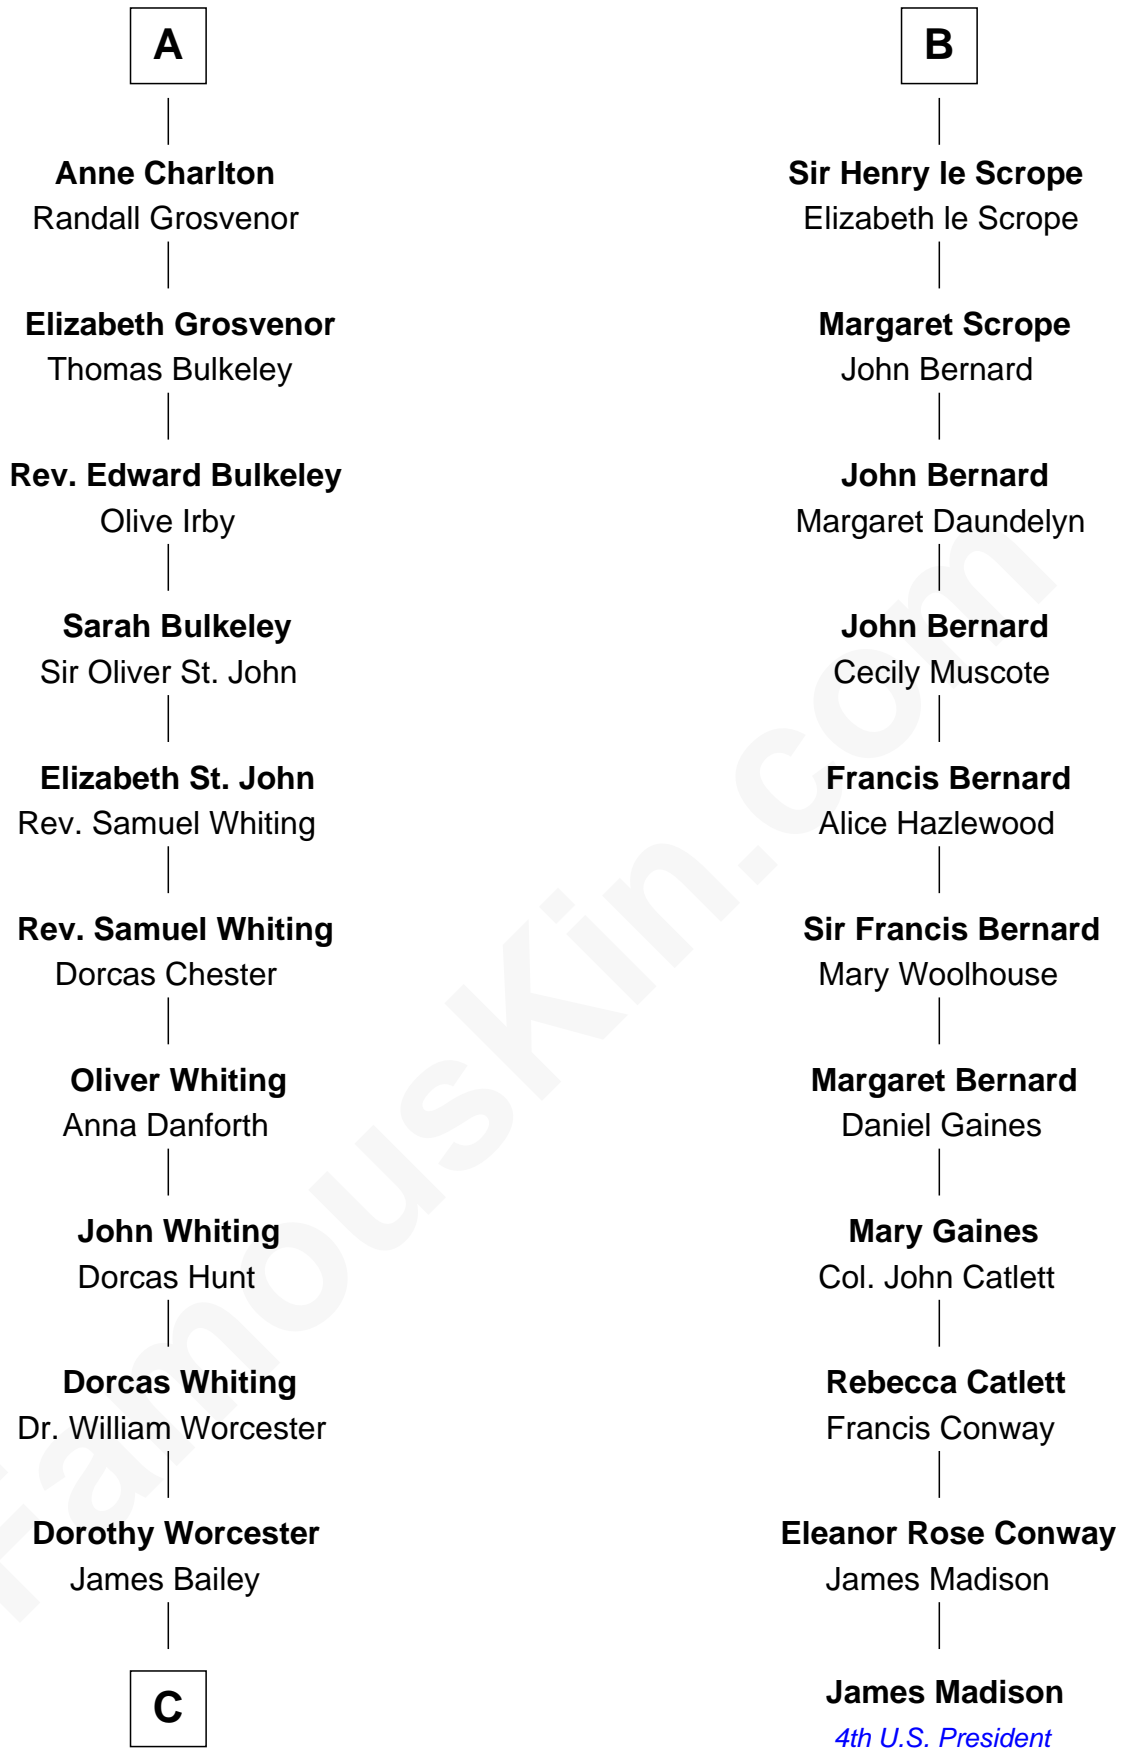

# FamousKin.com Relationship Chart of

**Bette Davis**

*Movie Actress*

17th cousin 4 times removed of

**James Madison**

*4th U.S. President*

**Sir Roger de Somery**

Nichole d'Aubenev

**C**

**Benjamin W. Bailey**

Latta Hopkins

**Harriet Jane Bailey**

Charles Otis Thompson

**Harriet Eugenia Thompson**

William Aaron Favor

**Ruth Augusta Favor**