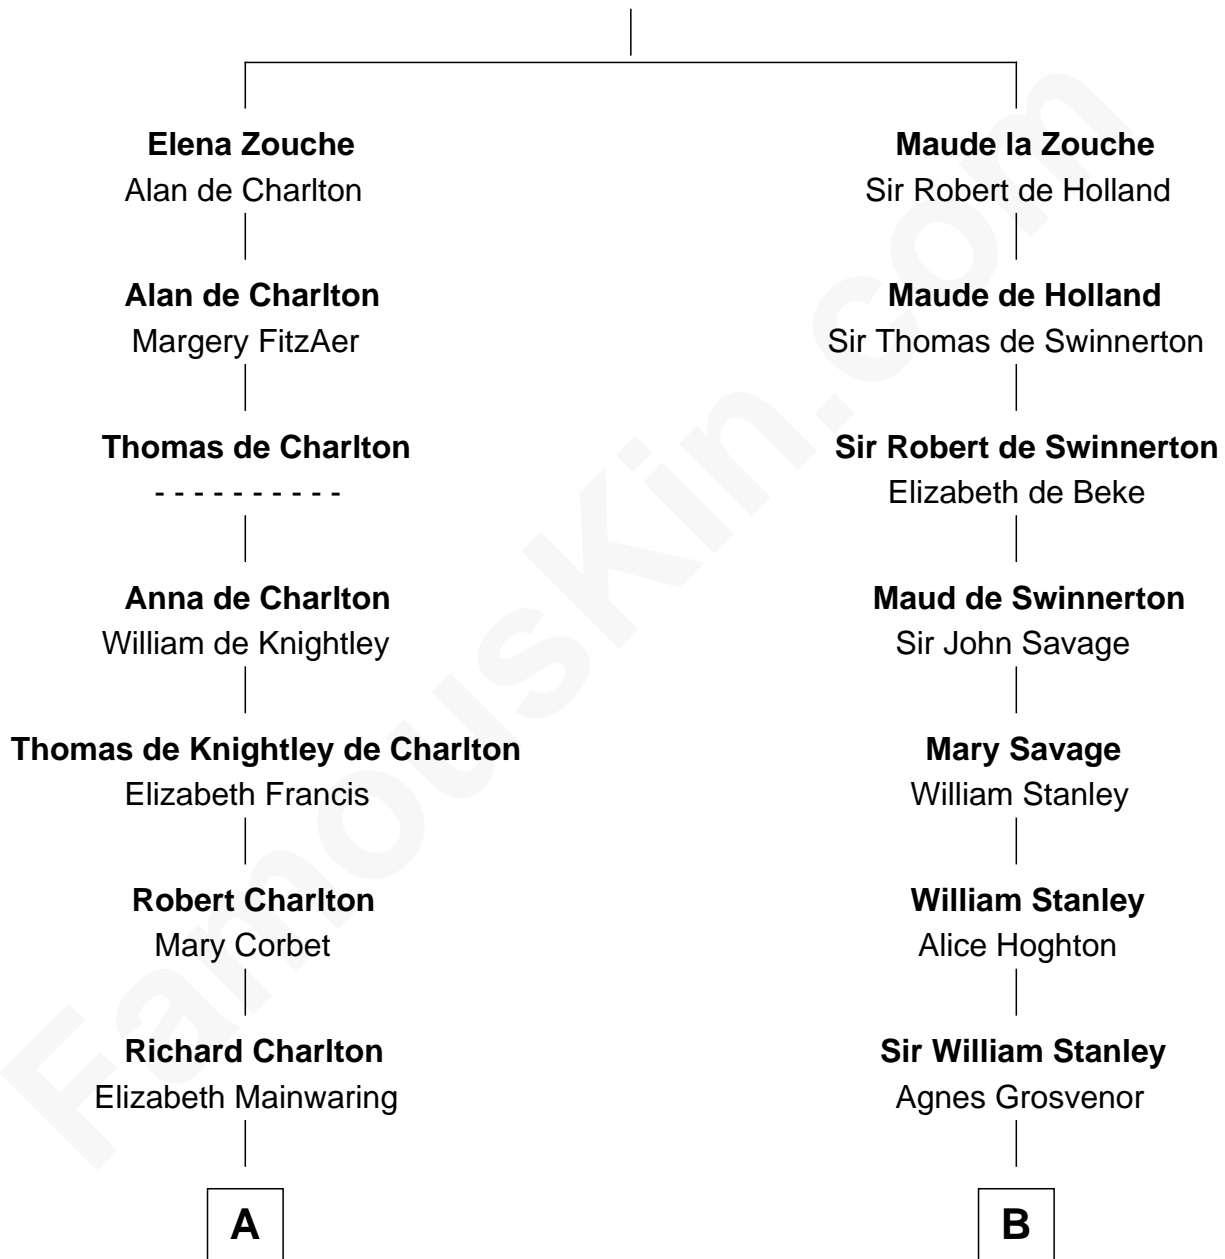

FamousKin.com Relationship Chart of

Bette Davis

Movie Actress

15th cousin 6 times removed of

James Madison

4th U.S. President

Sir Alan la Zouche

Eleanor de Segrave

C

Benjamin W. Bailey

Latta Hopkins

Harriet Jane Bailey

Charles Otis Thompson

Harriet Eugenia Thompson

William Aaron Favor

Ruth Augusta Favor