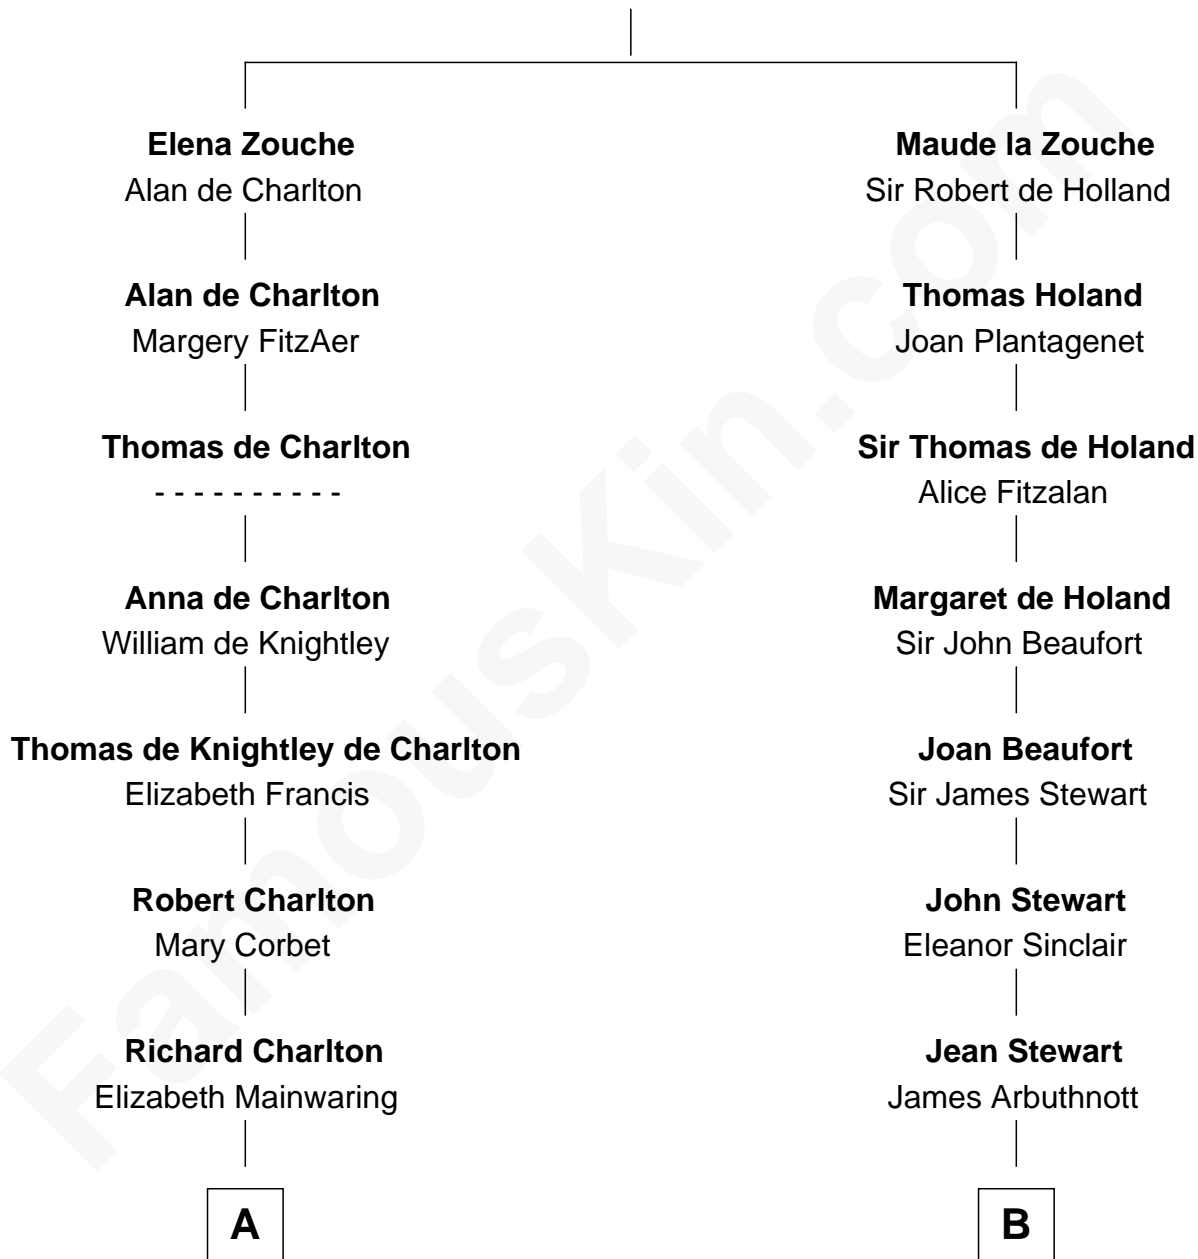

FamousKin.com Relationship Chart of

Bette Davis

Movie Actress

17th cousin 4 times removed of

Helen Keller

Author and Activist

Sir Alan la Zouche

Eleanor de Segrave

C

Benjamin W. Bailey

Latta Hopkins

Harriet Jane Bailey

Charles Otis Thompson

Harriet Eugenia Thompson

William Aaron Favor

Ruth Augusta Favor