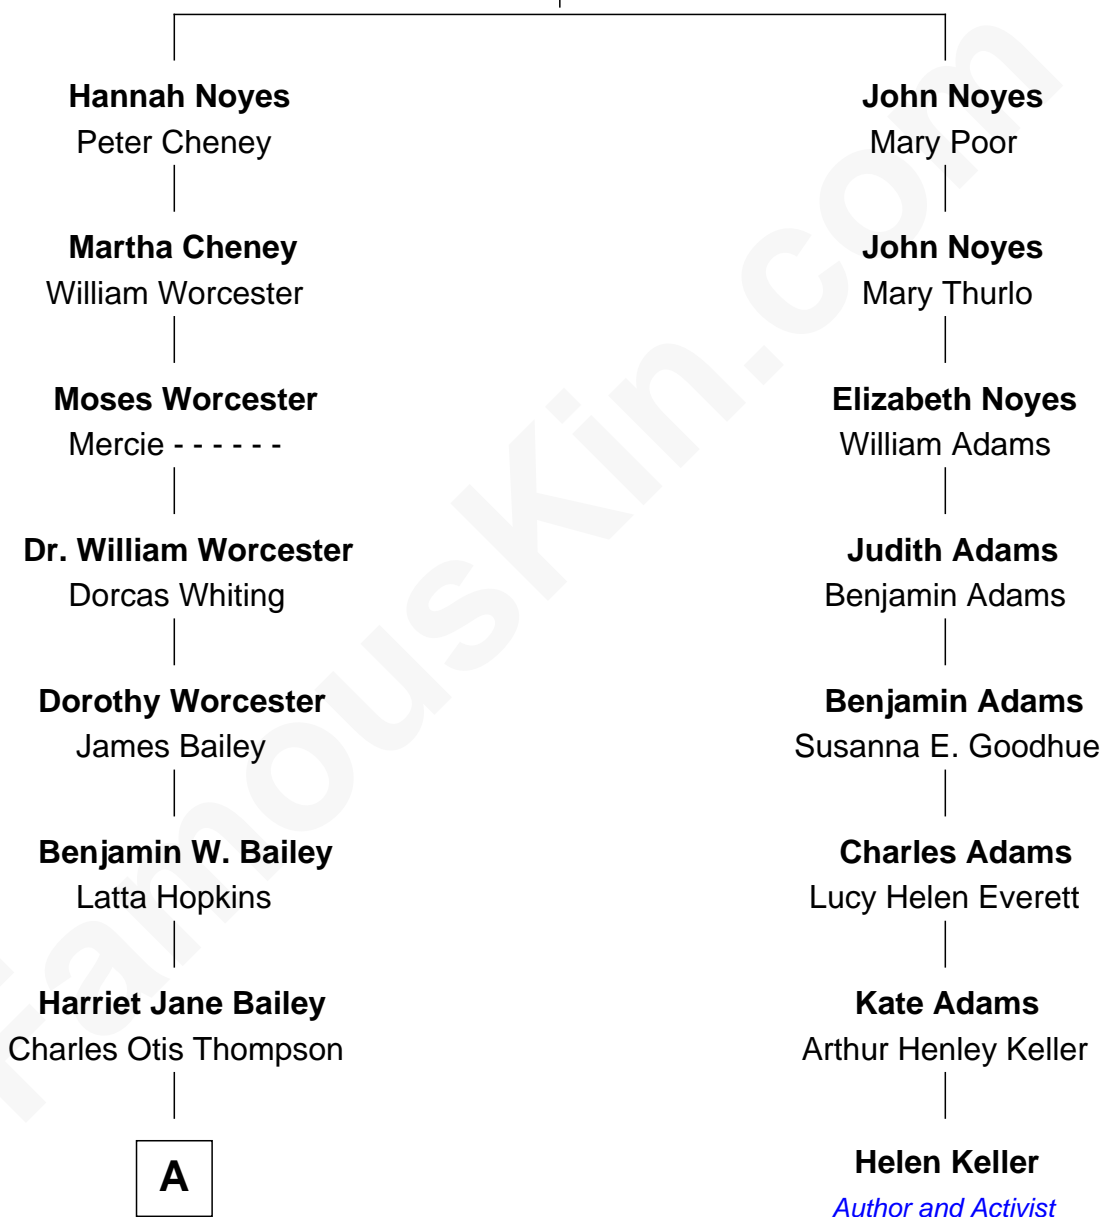

FamousKin.com Relationship Chart of

Bette Davis

Movie Actress

7th cousin 2 times removed of

Helen Keller

Author and Activist

Nicholas Noyes

Mary Cutting

A

—
Harriet Eugenia Thompson

William Aaron Favor

—
Ruth Augusta Favor

Harlow Morrell Davis

—
Bette Davis

Movie Actress

FamousKin.com