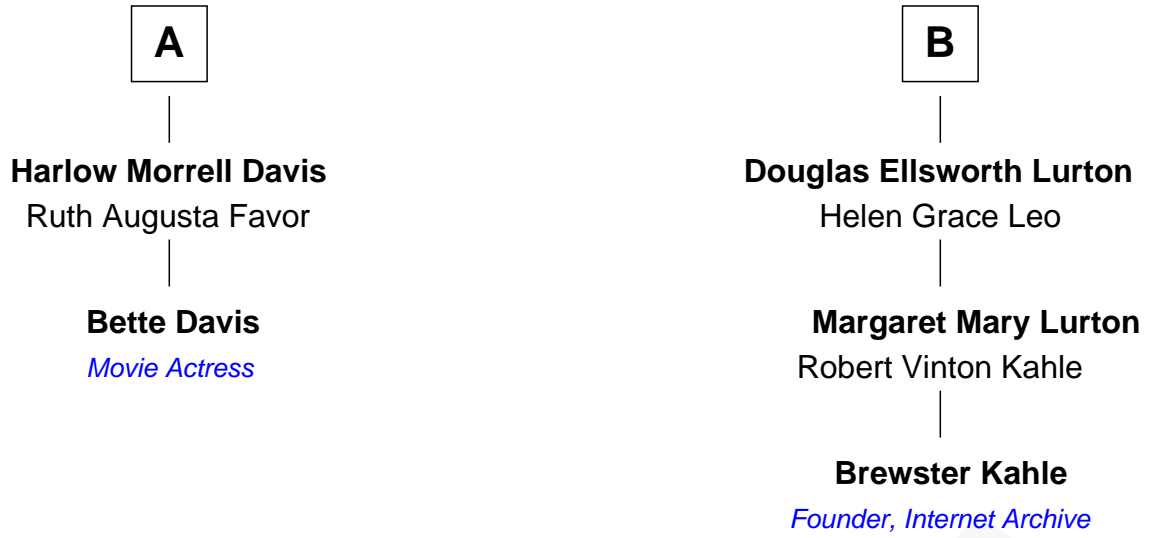

FamousKin.com Relationship Chart of

Bette Davis

Movie Actress

8th cousin 1 time removed of

Brewster Kahle

Founder, Internet Archive

Samuel Mayo
Tamezin Lumpkin

Sarah Mayo
Edmund Freeman

A

Elizabeth Mayo
Rev. Samuel Treat

Sarah Treat
Thomas Rogers

Elizabeth Rogers
Benjamin Lewis

Eleazer Lewis
Sarah Collins

Susannah Lewis
Levi Lurton

Thomas L. Lurton
Adelia Paulina Coleman

Freeman Ellsworth Lurton
Alice Howe Babbitt

B

FamousKin.com