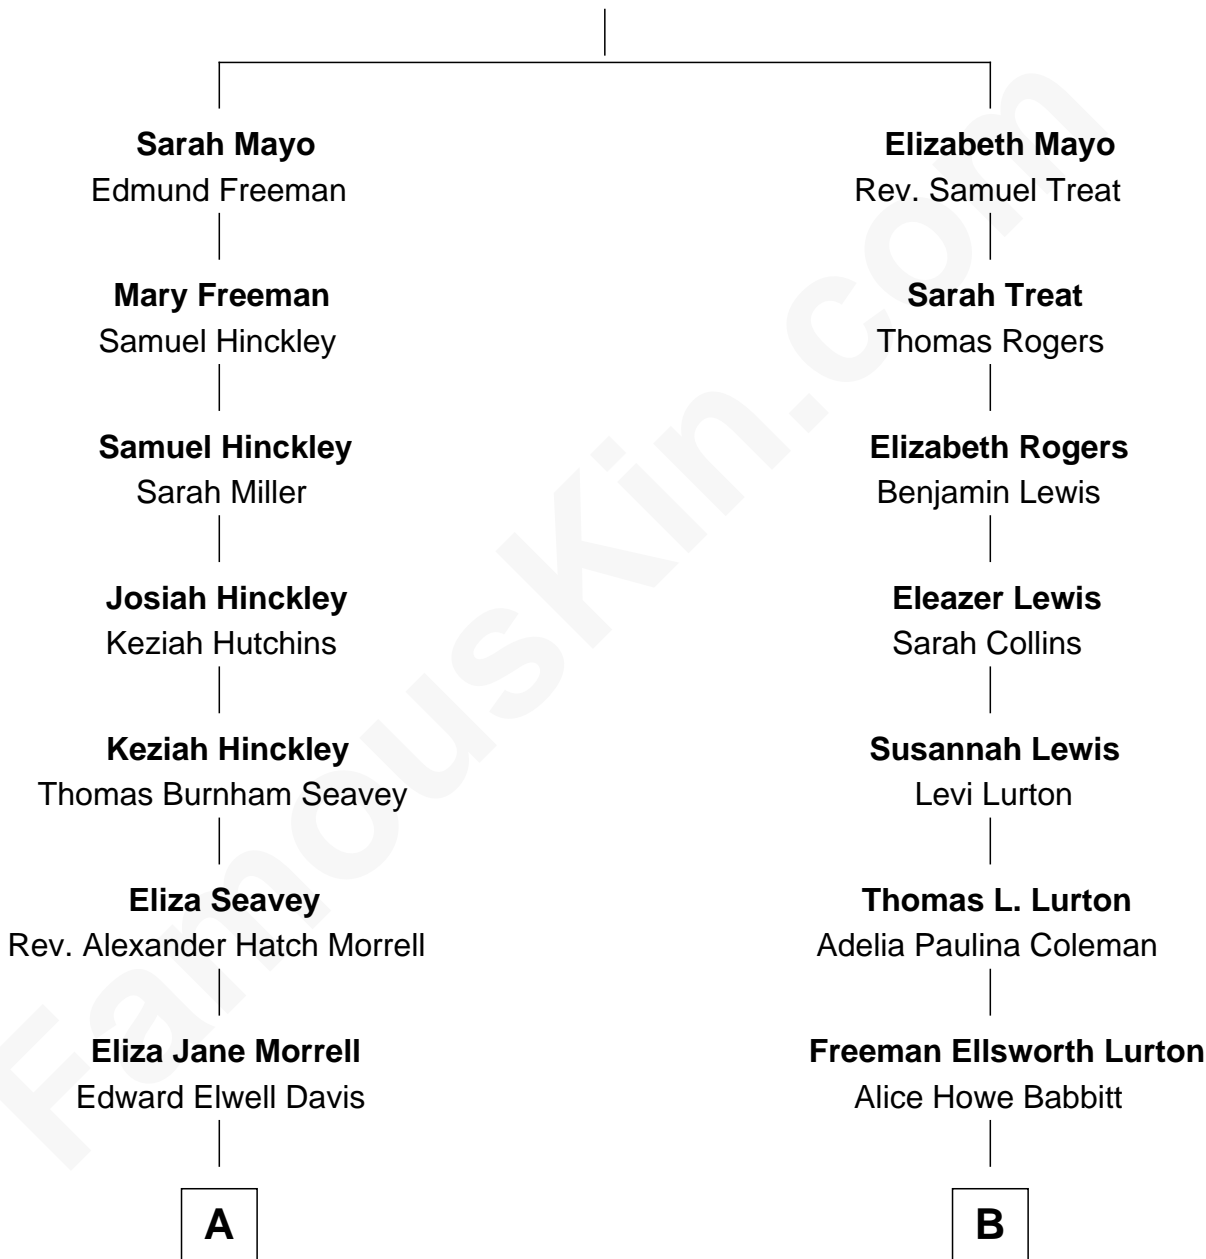

FamousKin.com Relationship Chart of

Bette Davis

Movie Actress

8th cousin 1 time removed of

Brewster Kahle

Founder, Internet Archive

Samuel Mayo
Tamezin Lumpkin

FamousKin.com