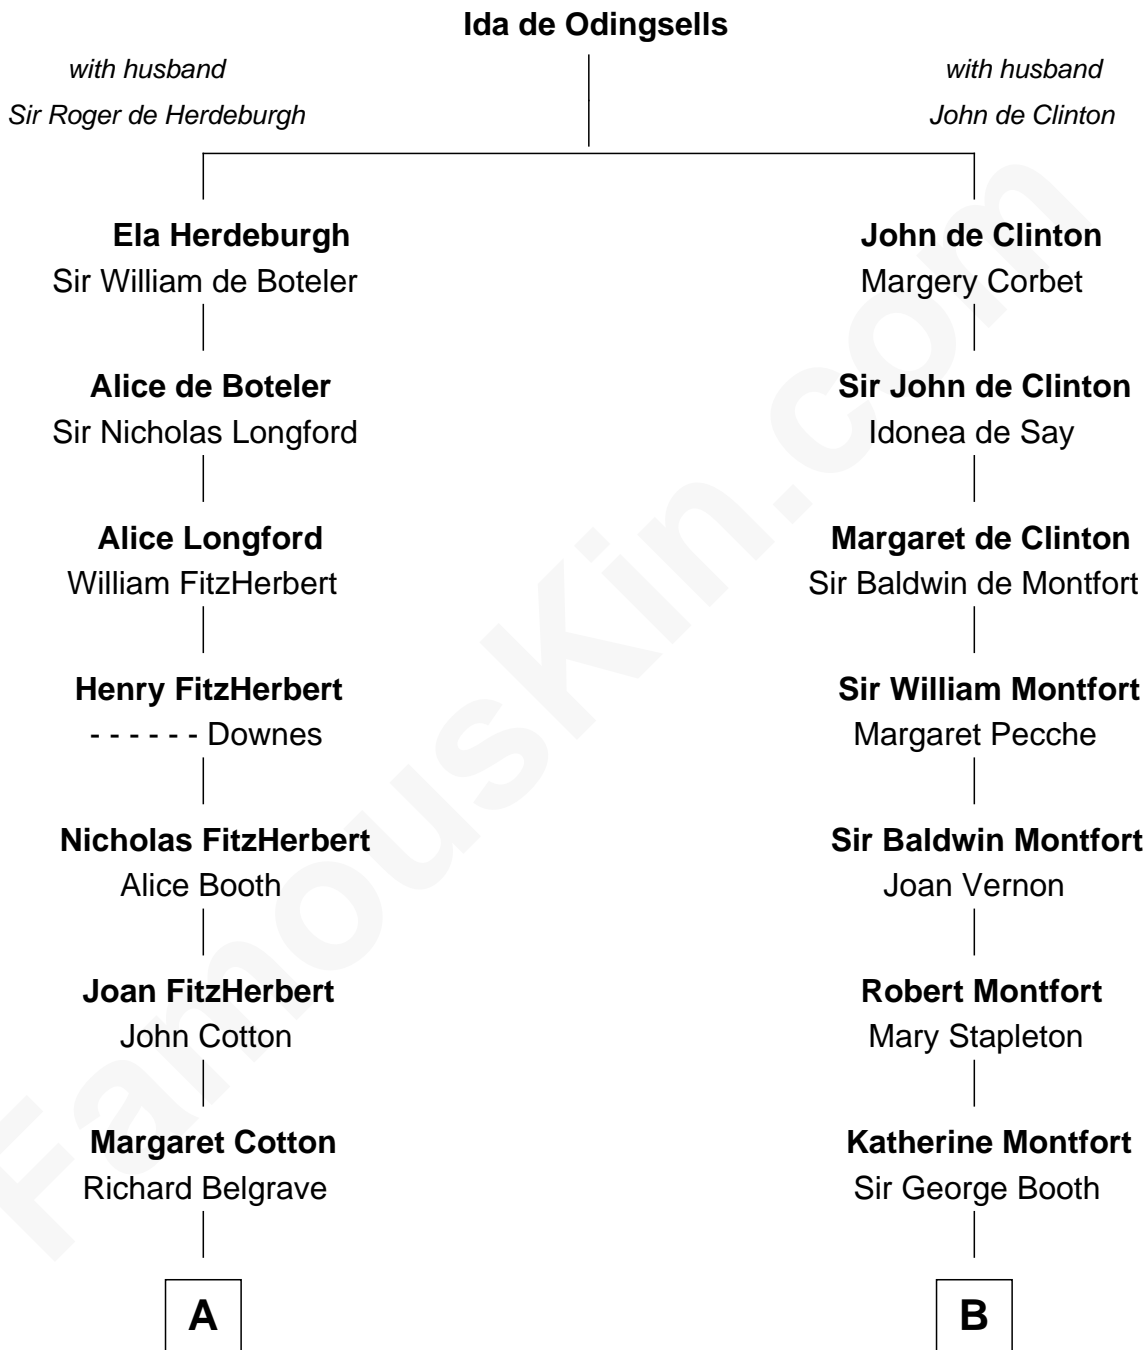

# FamousKin.com Relationship Chart of

**Bette Davis**

*Movie Actress*

16th cousin 5 times removed of

**Abraham Baldwin**

*Signer of the U.S. Constitution*

**C**

**Benjamin W. Bailey**

Latta Hopkins

**Harriet Jane Bailey**

Charles Otis Thompson

**Harriet Eugenia Thompson**

William Aaron Favor

**Ruth Augusta Favor**

Harlow Morrell Davis

**Bette Davis**