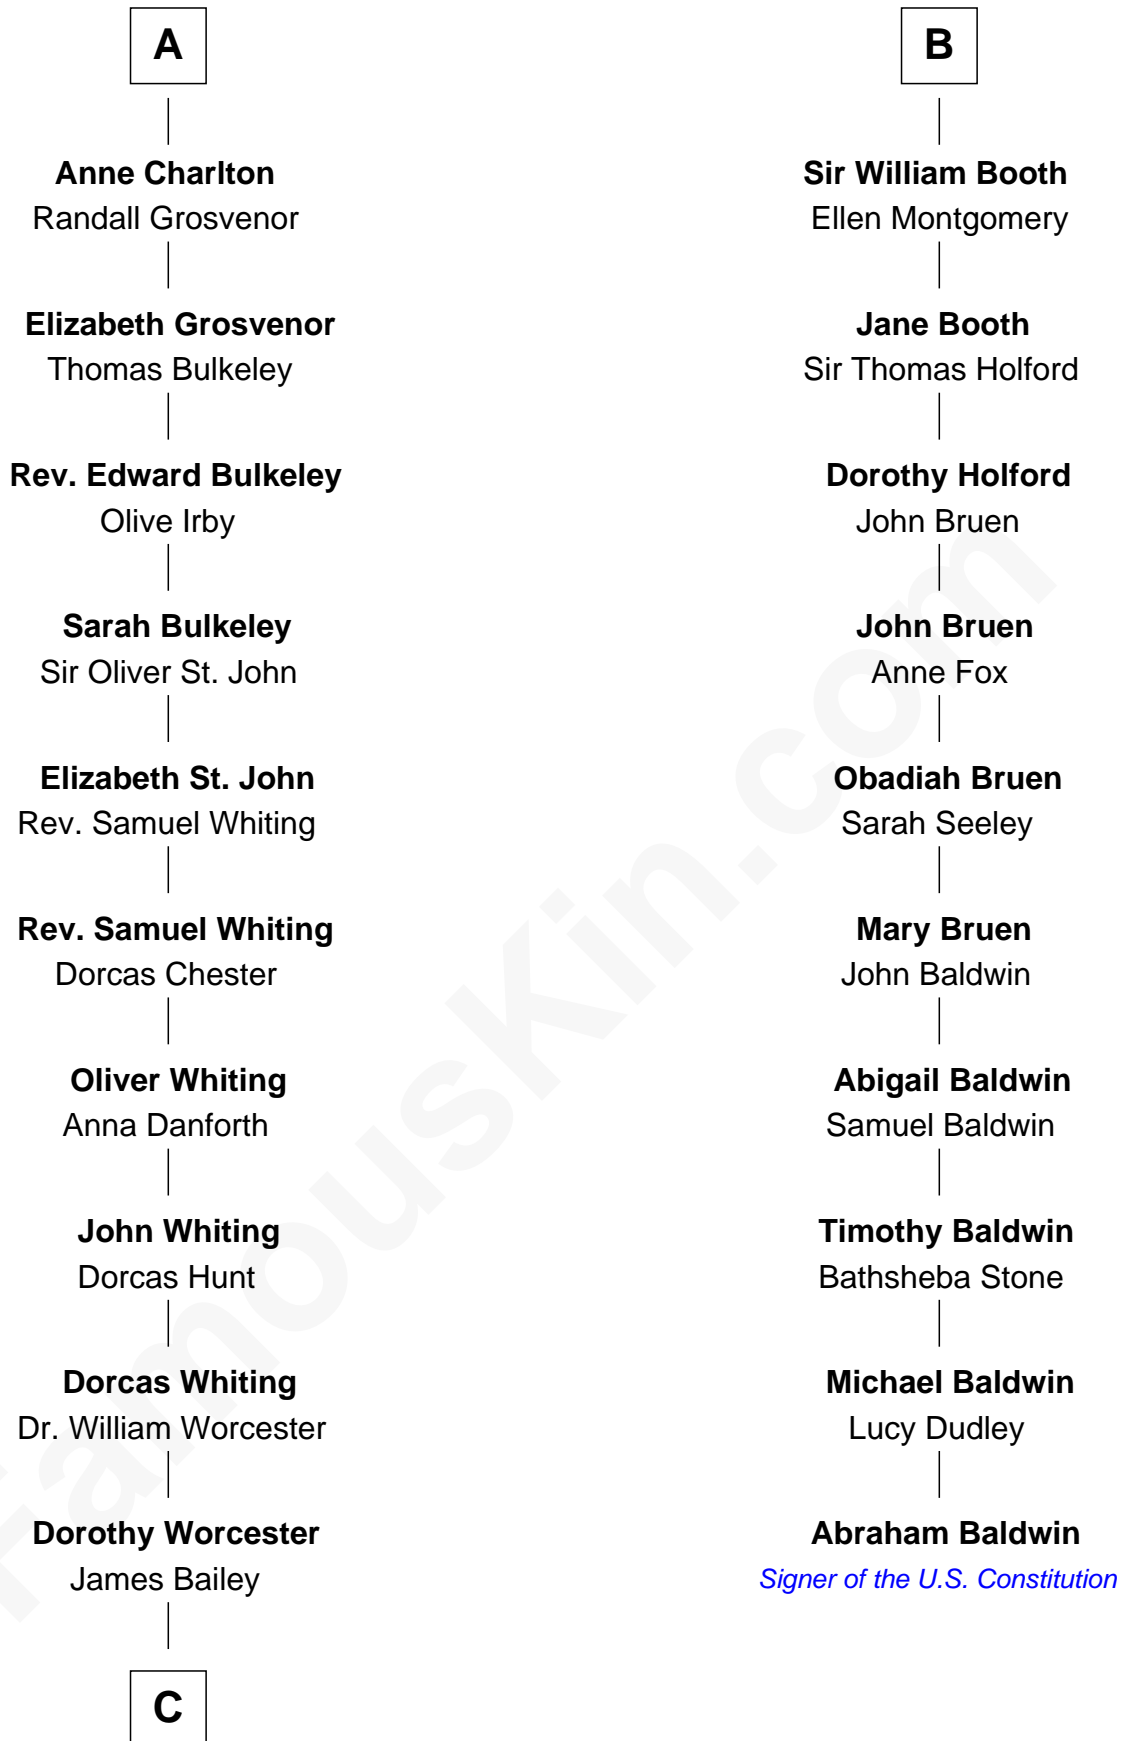

FamousKin.com Relationship Chart of

Bette Davis

Movie Actress

16th cousin 5 times removed of

Abraham Baldwin

Signer of the U.S. Constitution

Sir Alan la Zouche

Eleanor de Segrave

C

—
Benjamin W. Bailey

Latta Hopkins

—
Harriet Jane Bailey

Charles Otis Thompson

—
Harriet Eugenia Thompson

William Aaron Favor

—
Ruth Augusta Favor