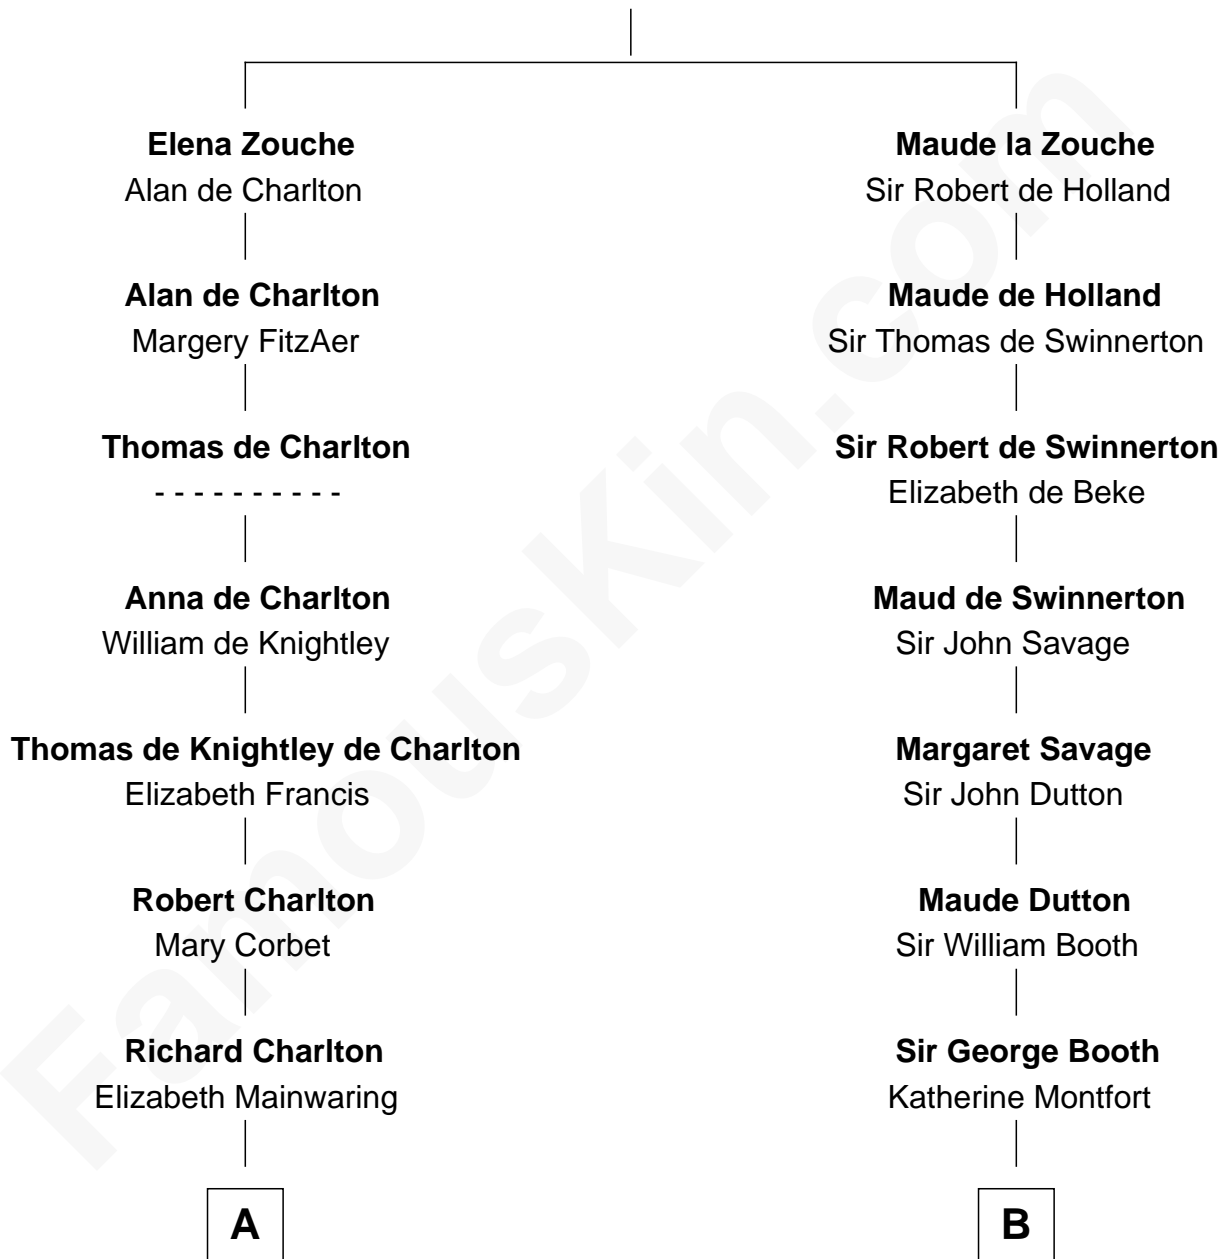

FamousKin.com Relationship Chart of

Bette Davis

Movie Actress

16th cousin 5 times removed of

Abraham Baldwin

Signer of the U.S. Constitution

Sir Alan la Zouche

Eleanor de Segrave

C

—
Benjamin W. Bailey

Latta Hopkins

—
Harriet Jane Bailey

Charles Otis Thompson

—
Harriet Eugenia Thompson

William Aaron Favor

—
Ruth Augusta Favor