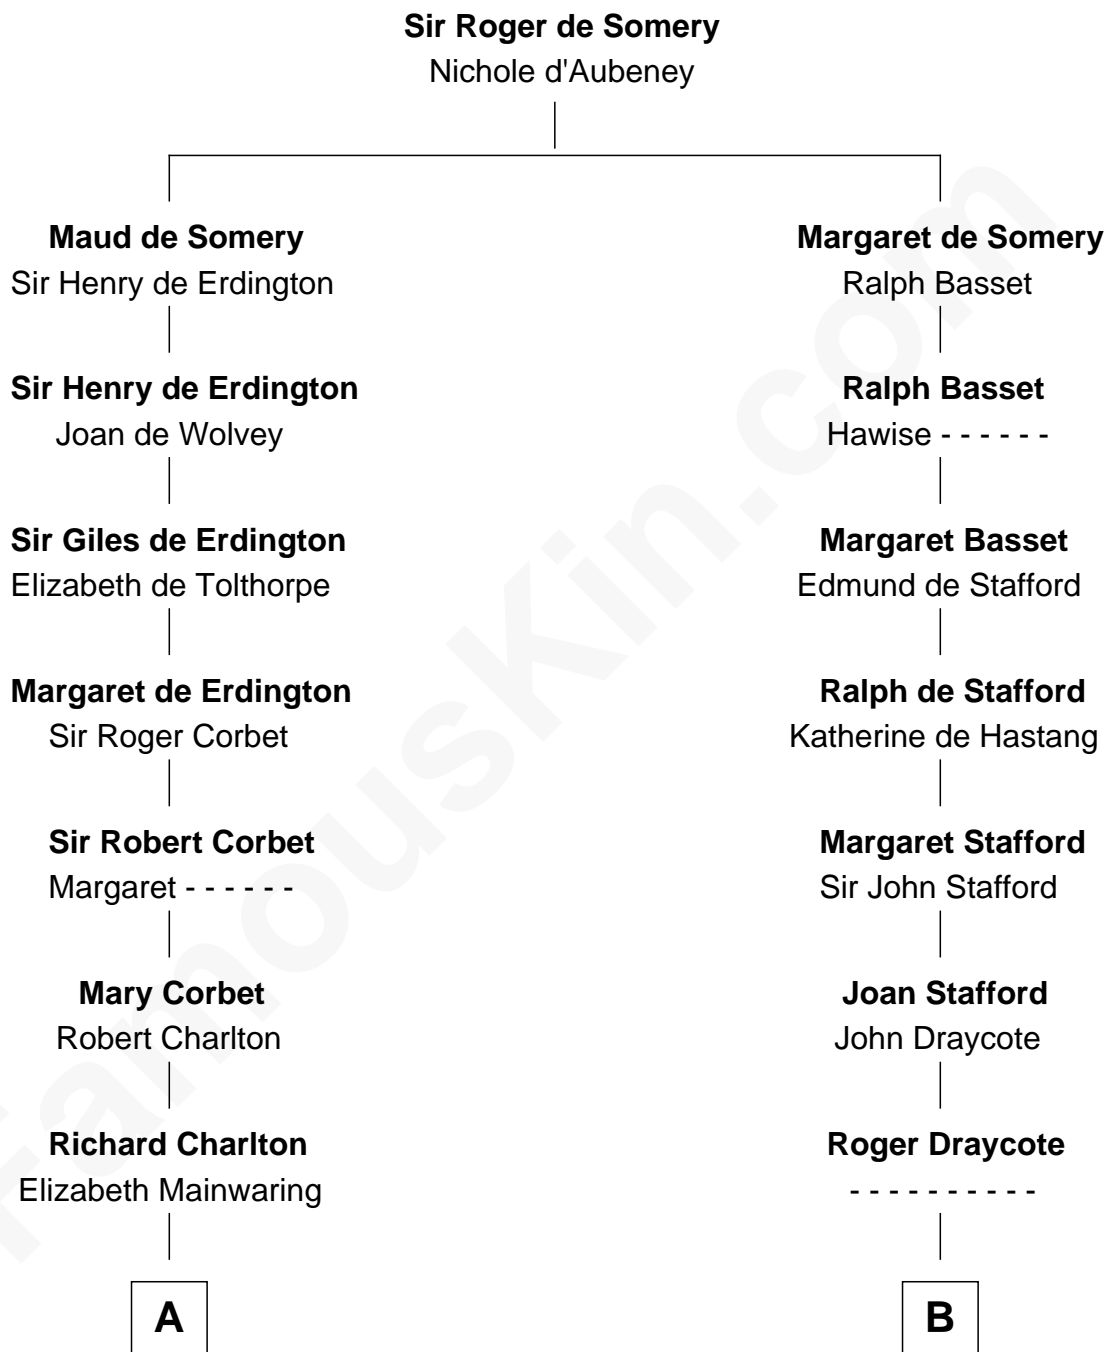

FamousKin.com Relationship Chart of

Bette Davis

Movie Actress

18th cousin 3 times removed of

Charles Carroll

Signer of the Declaration of Independence

C

Benjamin W. Bailey

Latta Hopkins

Harriet Jane Bailey

Charles Otis Thompson

Harriet Eugenia Thompson

William Aaron Favor

Ruth Augusta Favor

Harlow Morrell Davis

Bette Davis