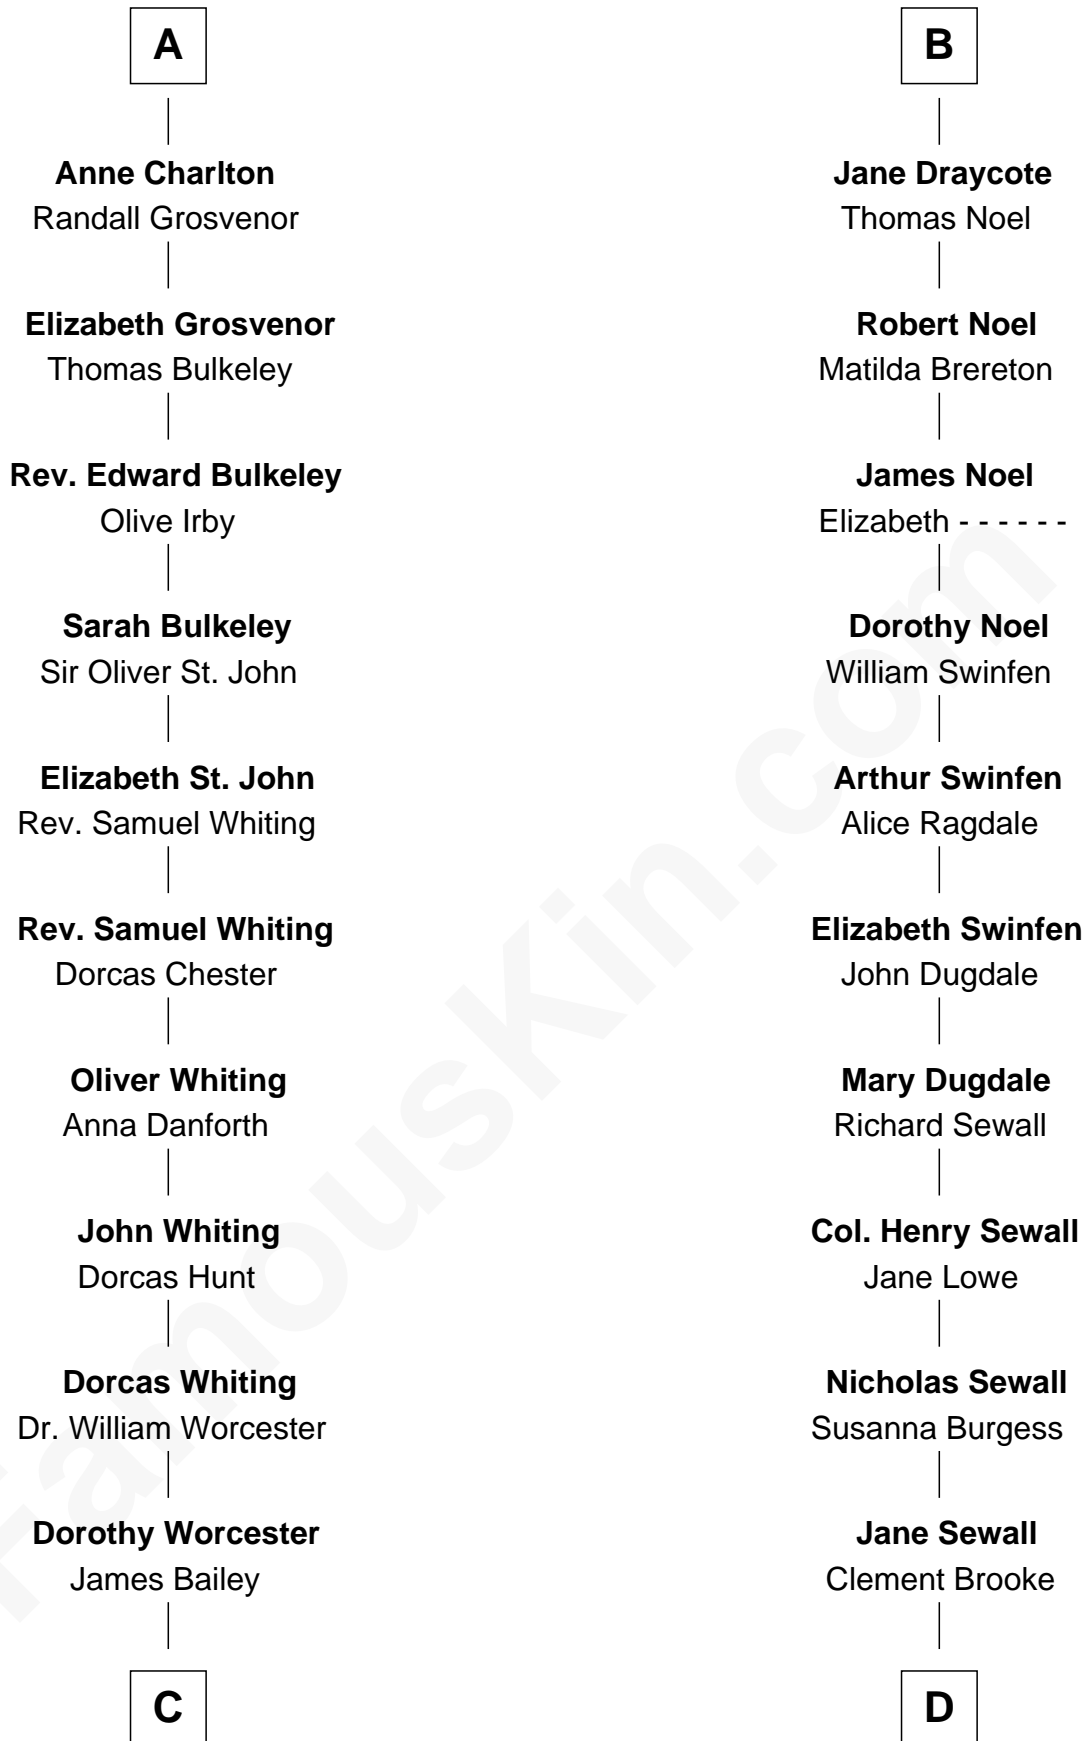

FamousKin.com Relationship Chart of

Bette Davis

Movie Actress

18th cousin 3 times removed of

Charles Carroll

Signer of the Declaration of Independence

C

Benjamin W. Bailey

Latta Hopkins

Harriet Jane Bailey

Charles Otis Thompson

Harriet Eugenia Thompson

William Aaron Favor

Ruth Augusta Favor

Harlow Morrell Davis

Bette Davis