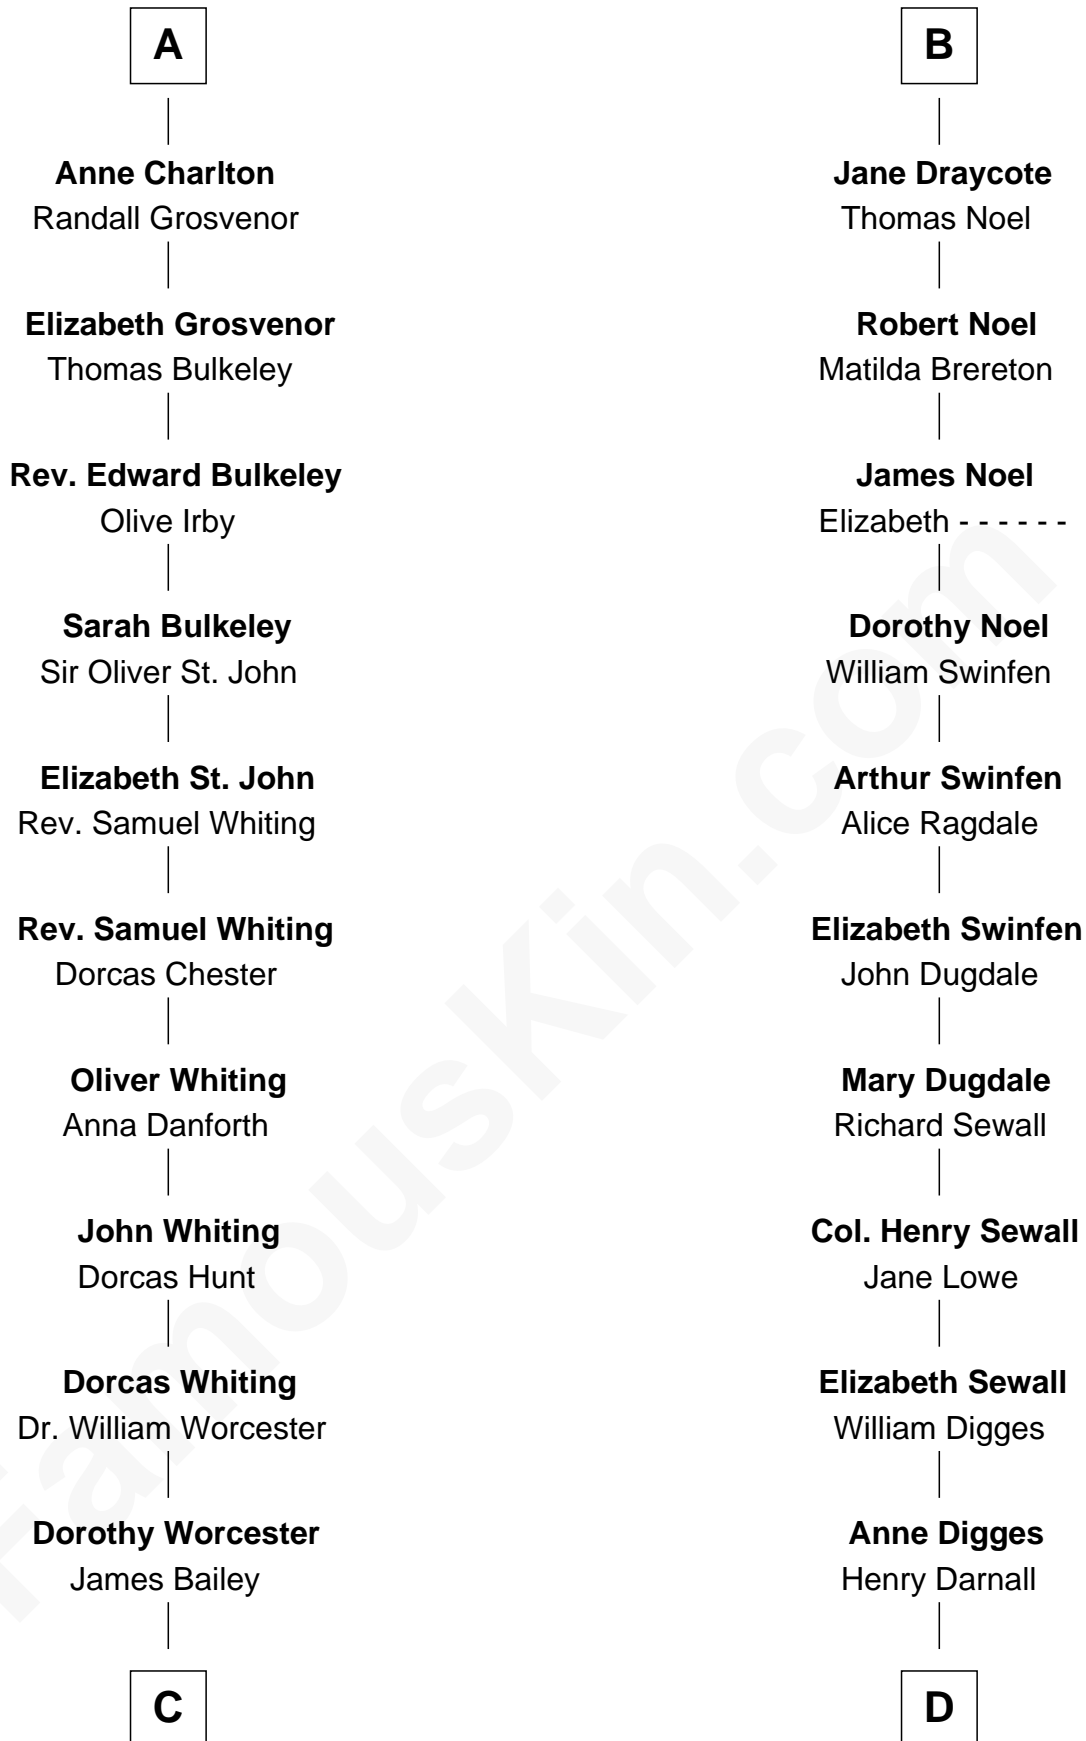

# FamousKin.com Relationship Chart of

**Bette Davis**

*Movie Actress*

18th cousin 3 times removed of

**Daniel Carroll**

*Signer of the U.S. Constitution*

**Sir Roger de Somery**

Nichole d'Aubenev

**C**

**Benjamin W. Bailey**

Latta Hopkins

**Harriet Jane Bailey**

Charles Otis Thompson

**Harriet Eugenia Thompson**

William Aaron Favor

**Ruth Augusta Favor**