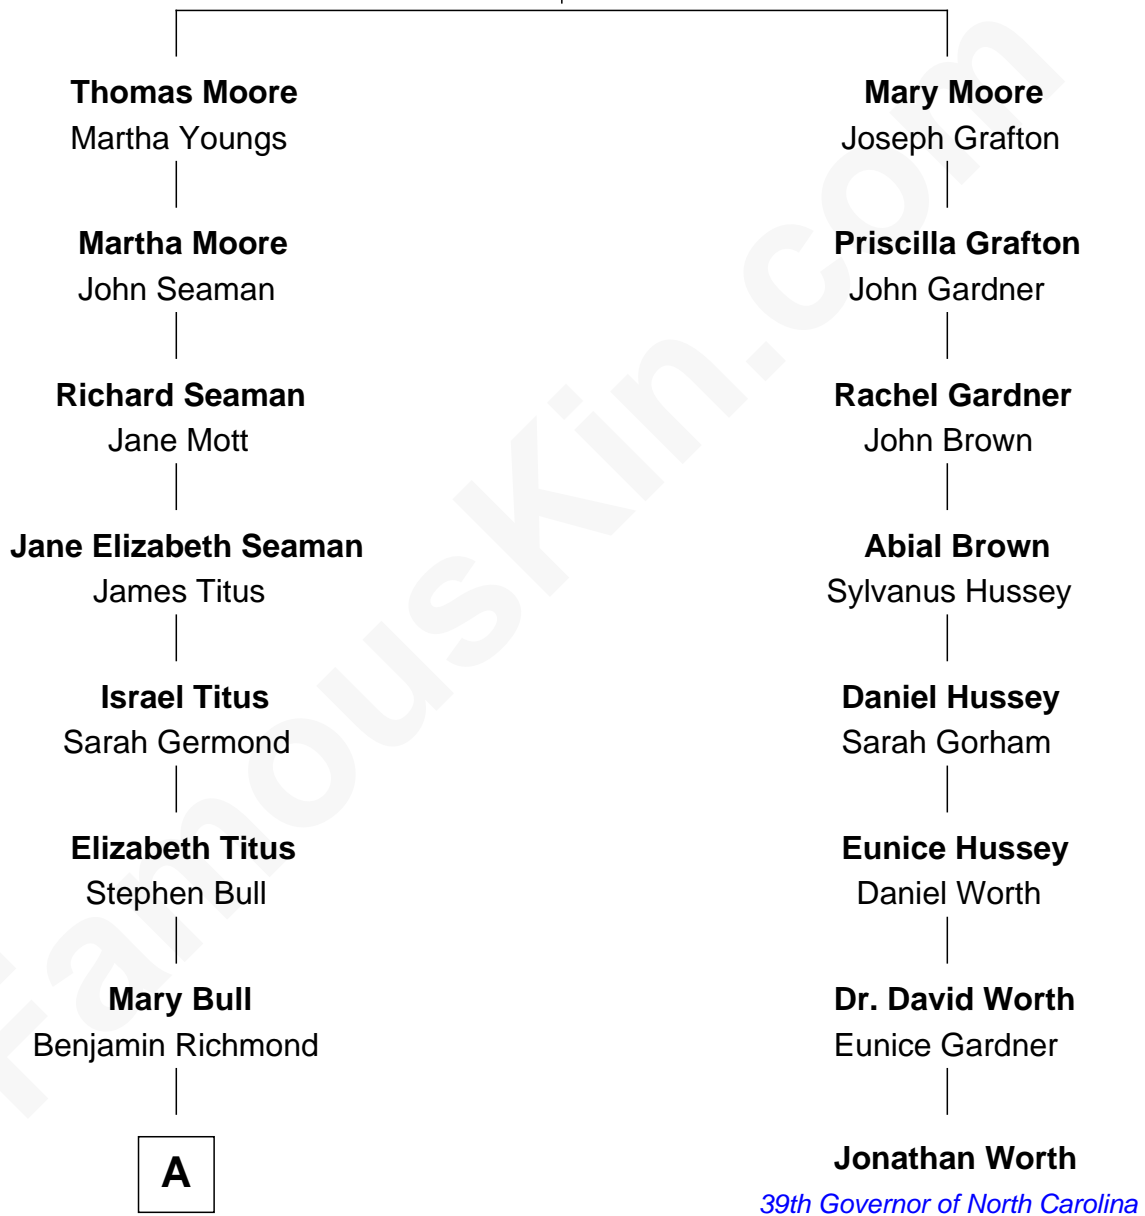

## Relationship Chart of

**David Carradine**

*TV and Movie Actor*

7th cousin 4 times removed of

**Jonathan Worth**

*39th Governor of North Carolina*

**Thomas Moore**

Ann - - - - -

**A**

—  
**Killian Van Rensselaer Richmond**

Emily Culver

—  
**Horace Culver Richmond**

Winifred Ryan

—  
**Genevieve Winifred Richmond**

William Reed Carradine

—  
**Richmond Reed Carradine**