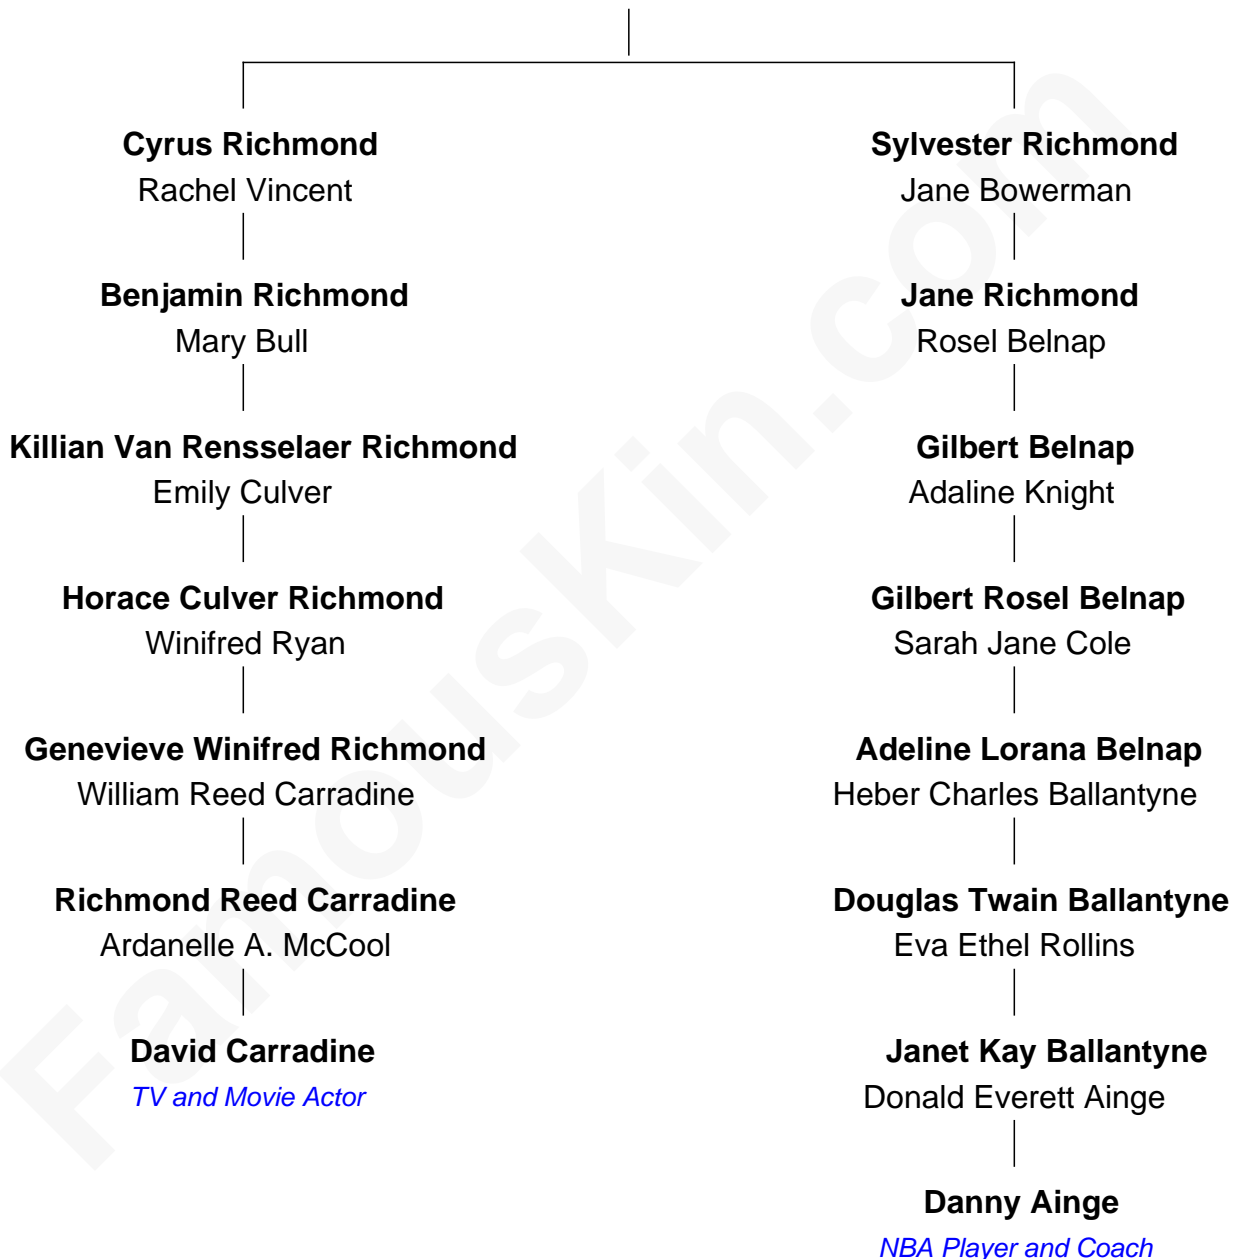

FamousKin.com

Relationship Chart of

David Carradine

TV and Movie Actor

6th cousin 1 time removed of

Danny Ainge

NBA Player and Coach

Cyrus Richmond

Phebe Mott

Danny Ainge photo by [City of Boston Archives](#) (CC BY 2.0)