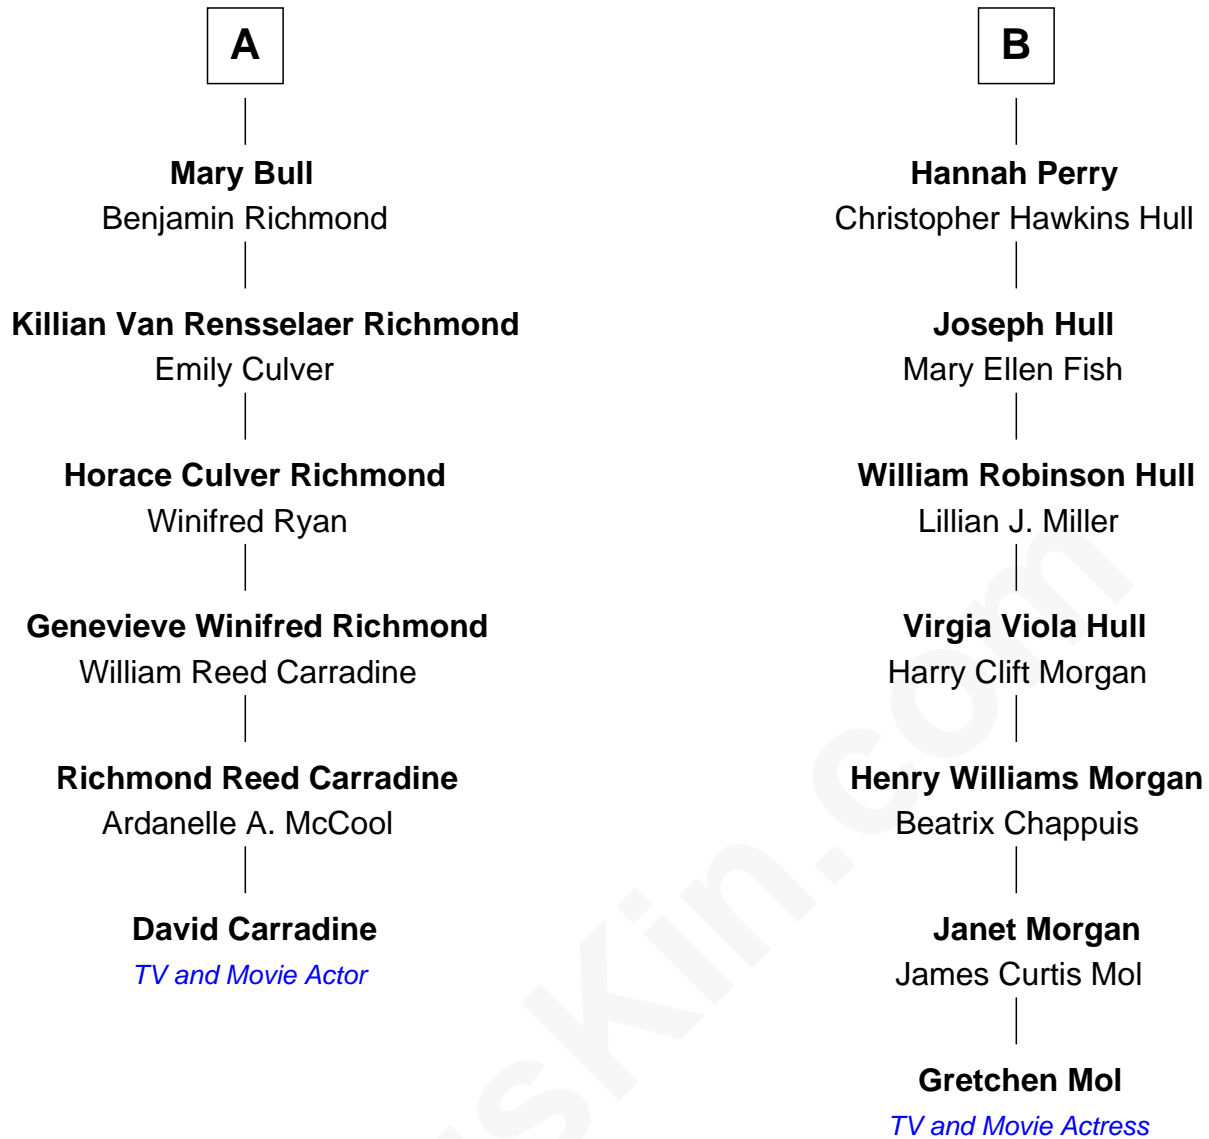

FamousKin.com

Relationship Chart of

David Carradine

TV and Movie Actor

12th cousin 1 time removed of

Gretchen Mol

TV and Movie Actress

Gretchen Mol photo by [U.S. National Archives](#)