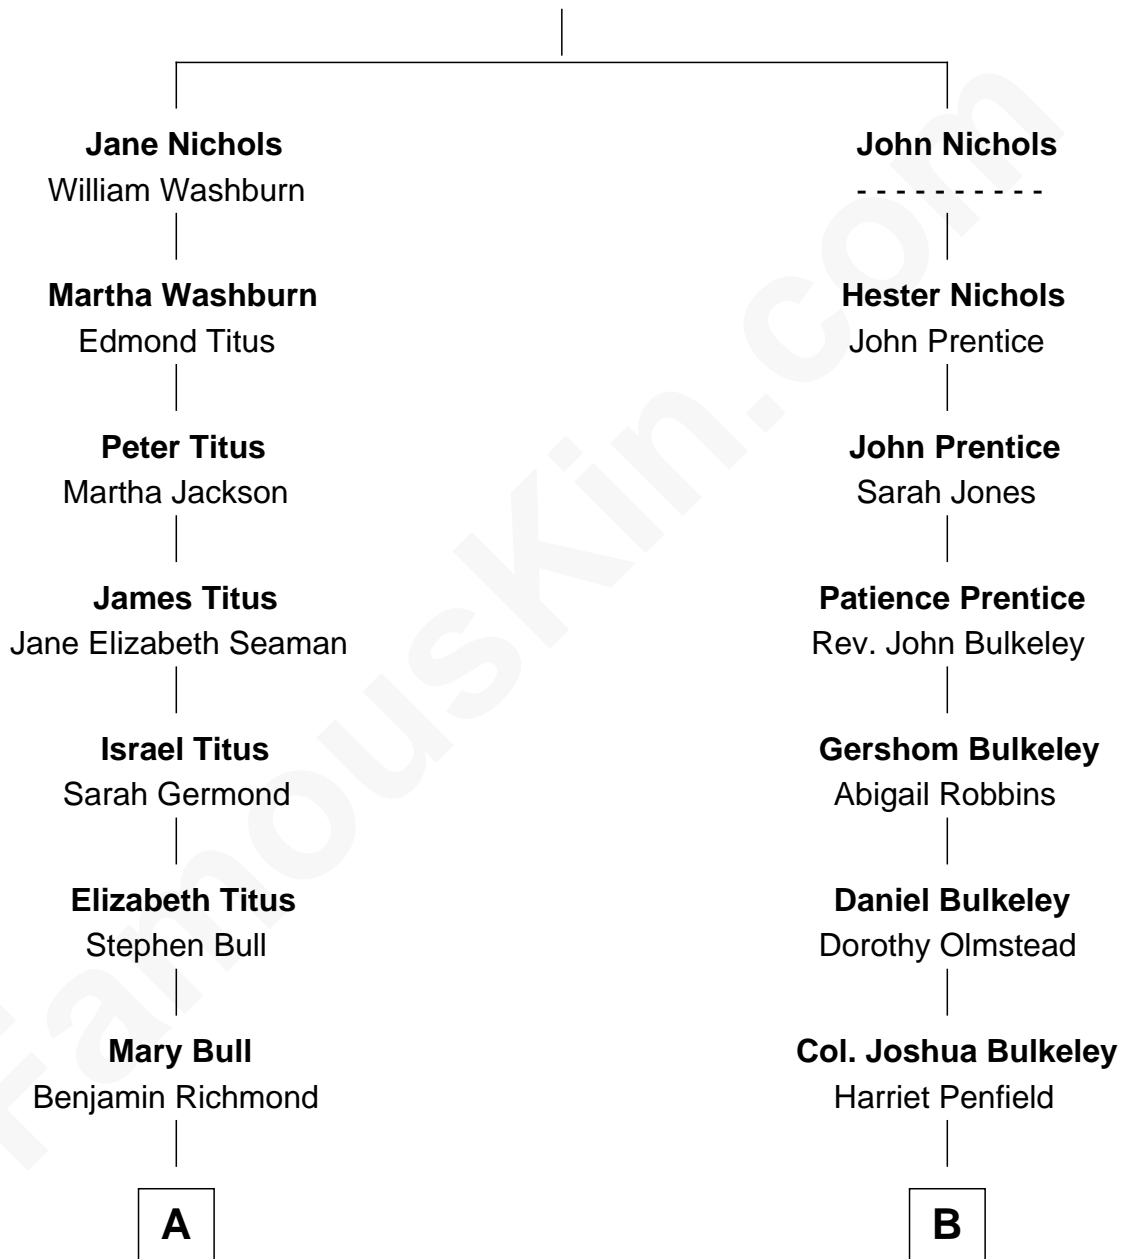

FamousKin.com Relationship Chart of

David Carradine

TV and Movie Actor

11th cousin 1 time removed of

Michael Bennet

U.S. Senator from Colorado

Francis Nichols

Frances Wimarke

A

Killian Van Rensselaer Richmond

Emily Culver

Horace Culver Richmond

Winifred Ryan

Genevieve Winifred Richmond

William Reed Carradine

Richmond Reed Carradine