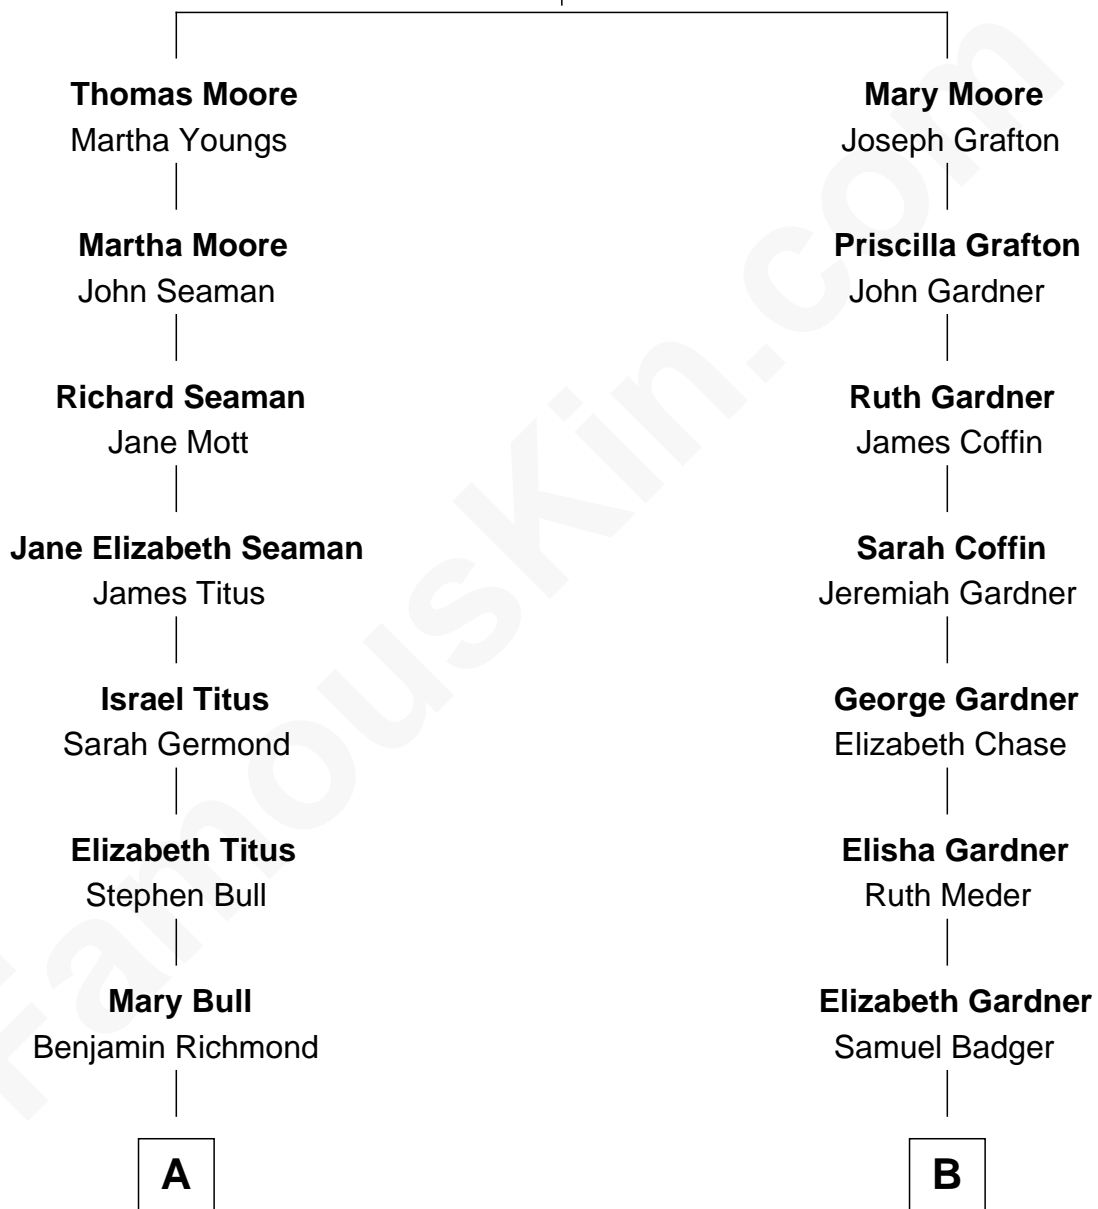

# FamousKin.com Relationship Chart of

**David Carradine**

*TV and Movie Actor*

11th cousin of

**Ann B. Davis**

*TV Actress*

**Thomas Moore**

Ann - - - - -

**A**

**Killian Van Rensselaer Richmond**

Emily Culver

**Horace Culver Richmond**

Winifred Ryan

**Genevieve Winifred Richmond**

William Reed Carradine

**Richmond Reed Carradine**

Ardanelle A. McCool

**David Carradine**

*TV and Movie Actor*

**B**

**Sarah Badger**

Solomon Westcott

**Harriet Elizabeth Westcott**

Robert William Evans