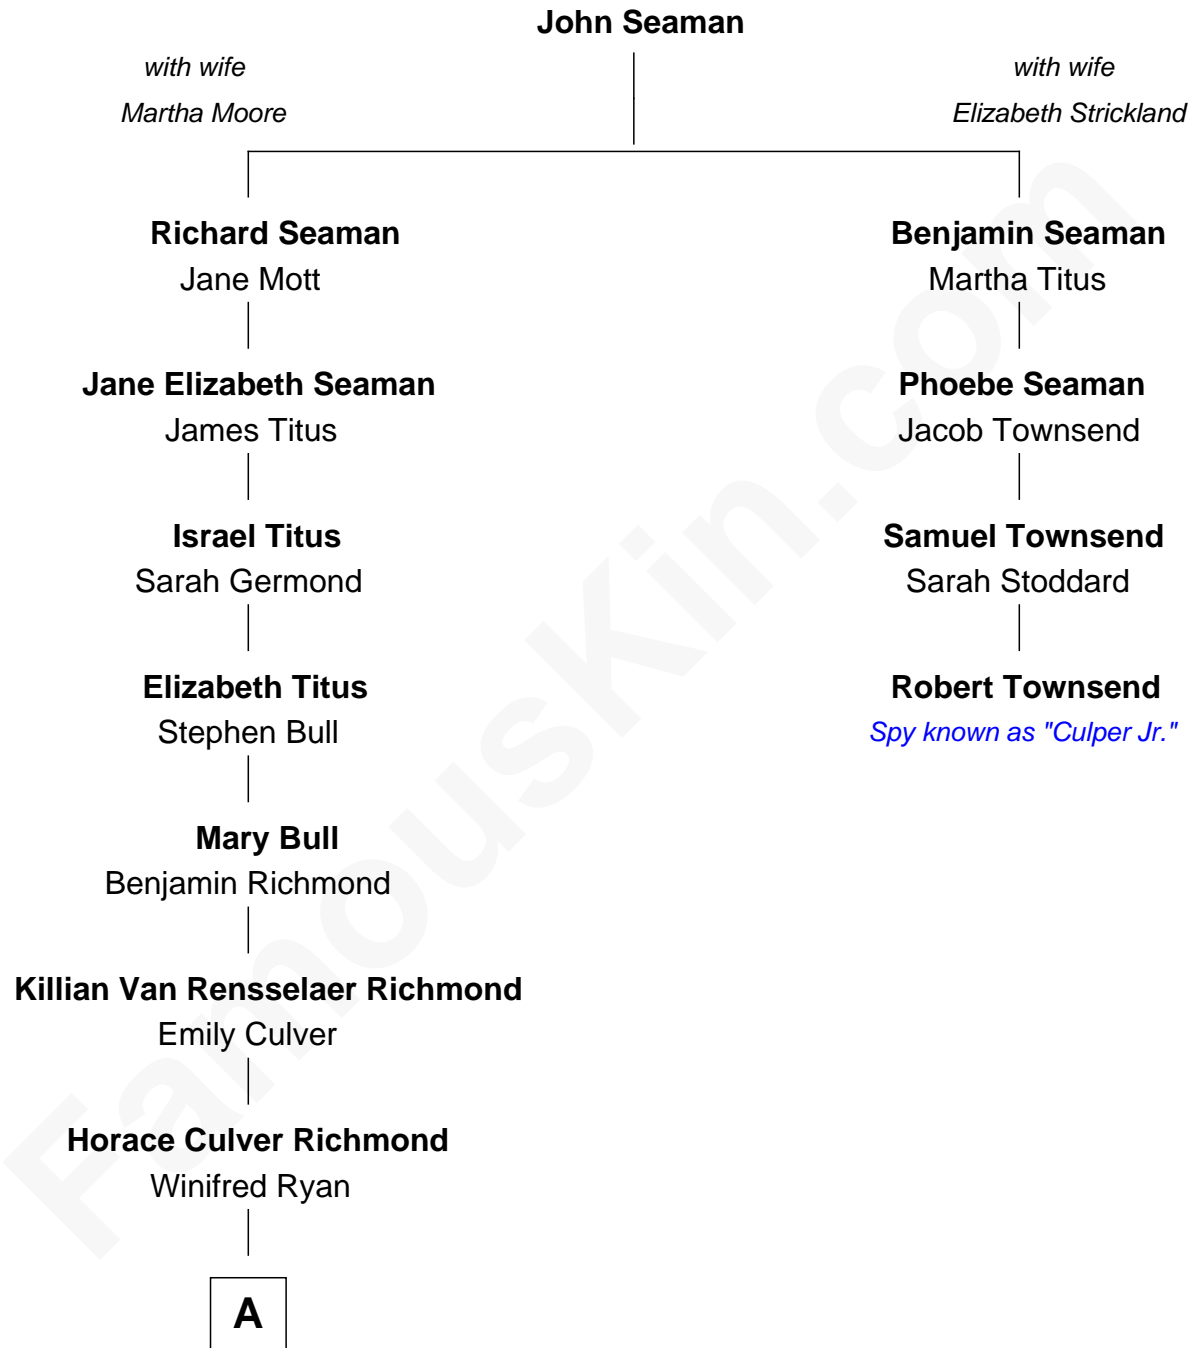

FamousKin.com Relationship Chart of

David Carradine

TV and Movie Actor

3rd cousin 6 times removed of

Robert Townsend

Member of the Culper Spy Ring during the American Revolution

A

Genevieve Winifred Richmond