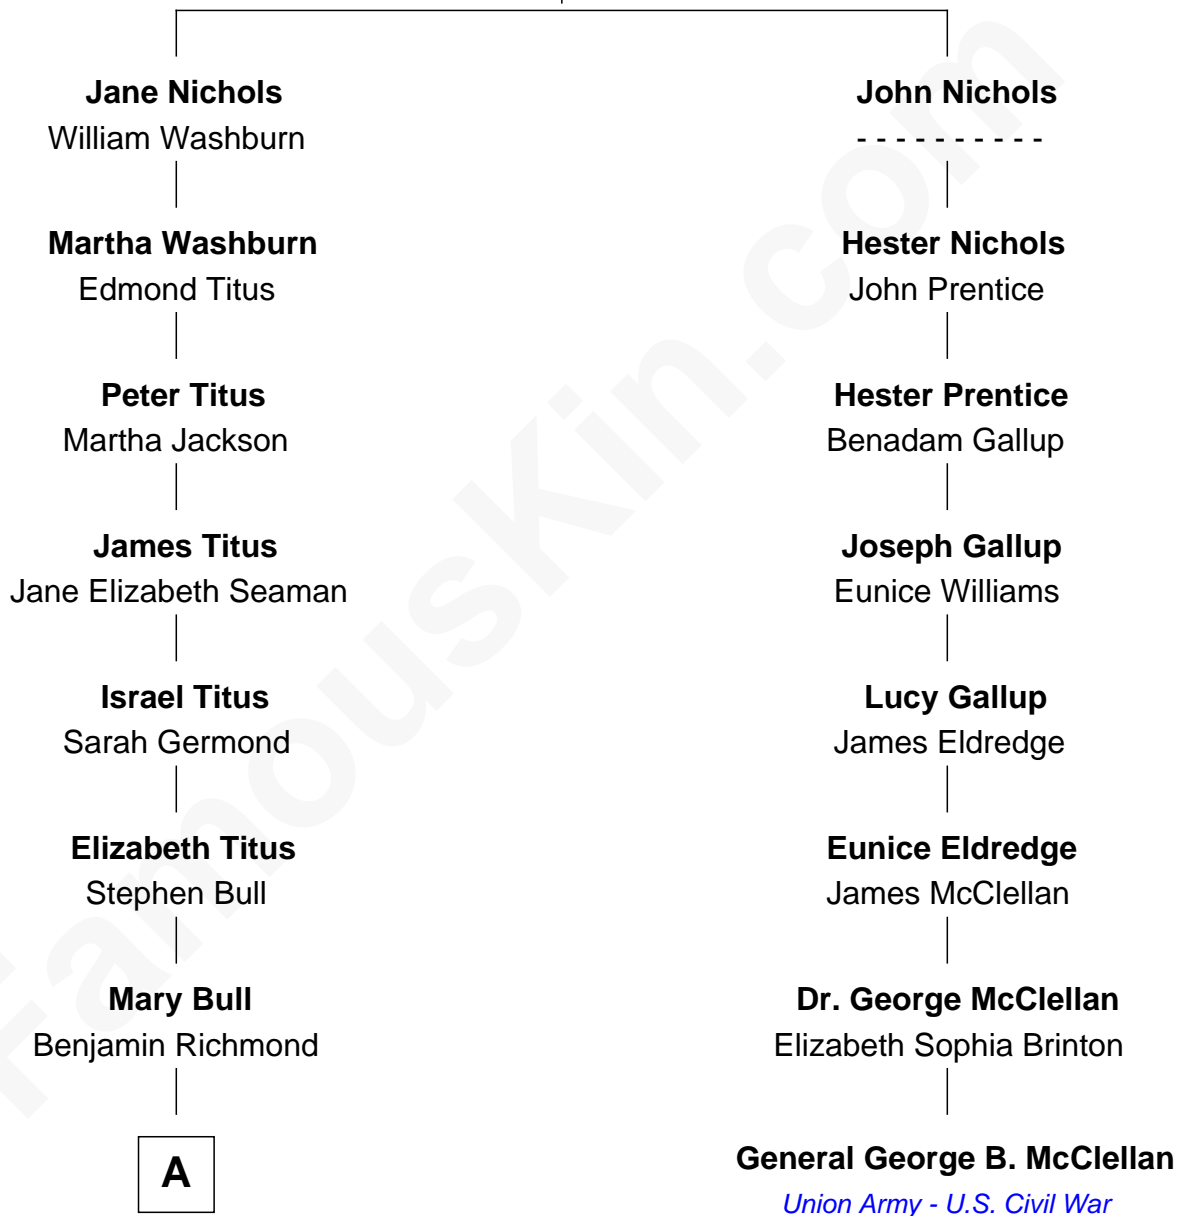

FamousKin.com Relationship Chart of

David Carradine

TV and Movie Actor

7th cousin 4 times removed of

General George B. McClellan

Union Army - U.S. Civil War

Francis Nichols
Frances Wimarke

A