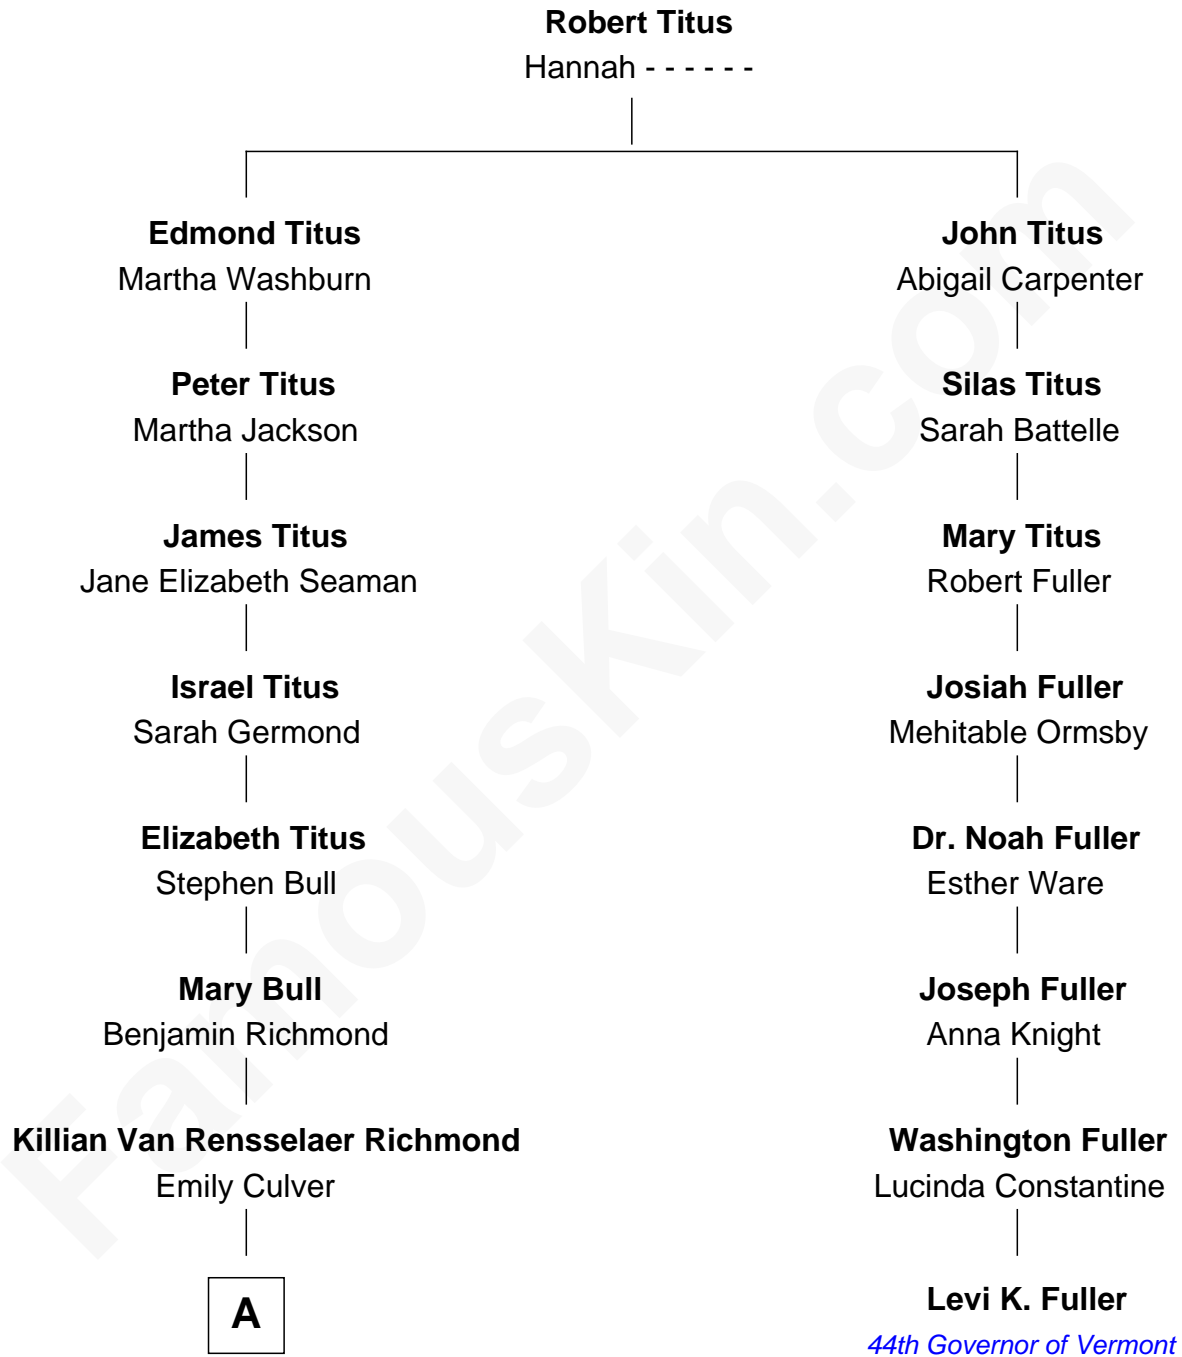

FamousKin.com Relationship Chart of

David Carradine

TV and Movie Actor

7th cousin 3 times removed of

Levi K. Fuller

44th Governor of Vermont

A

—
Horace Culver Richmond

Winifred Ryan

—
Genevieve Winifred Richmond

William Reed Carradine

—
Richmond Reed Carradine

Ardanelle A. McCool

—
David Carradine

TV and Movie Actor

FamousKin.com