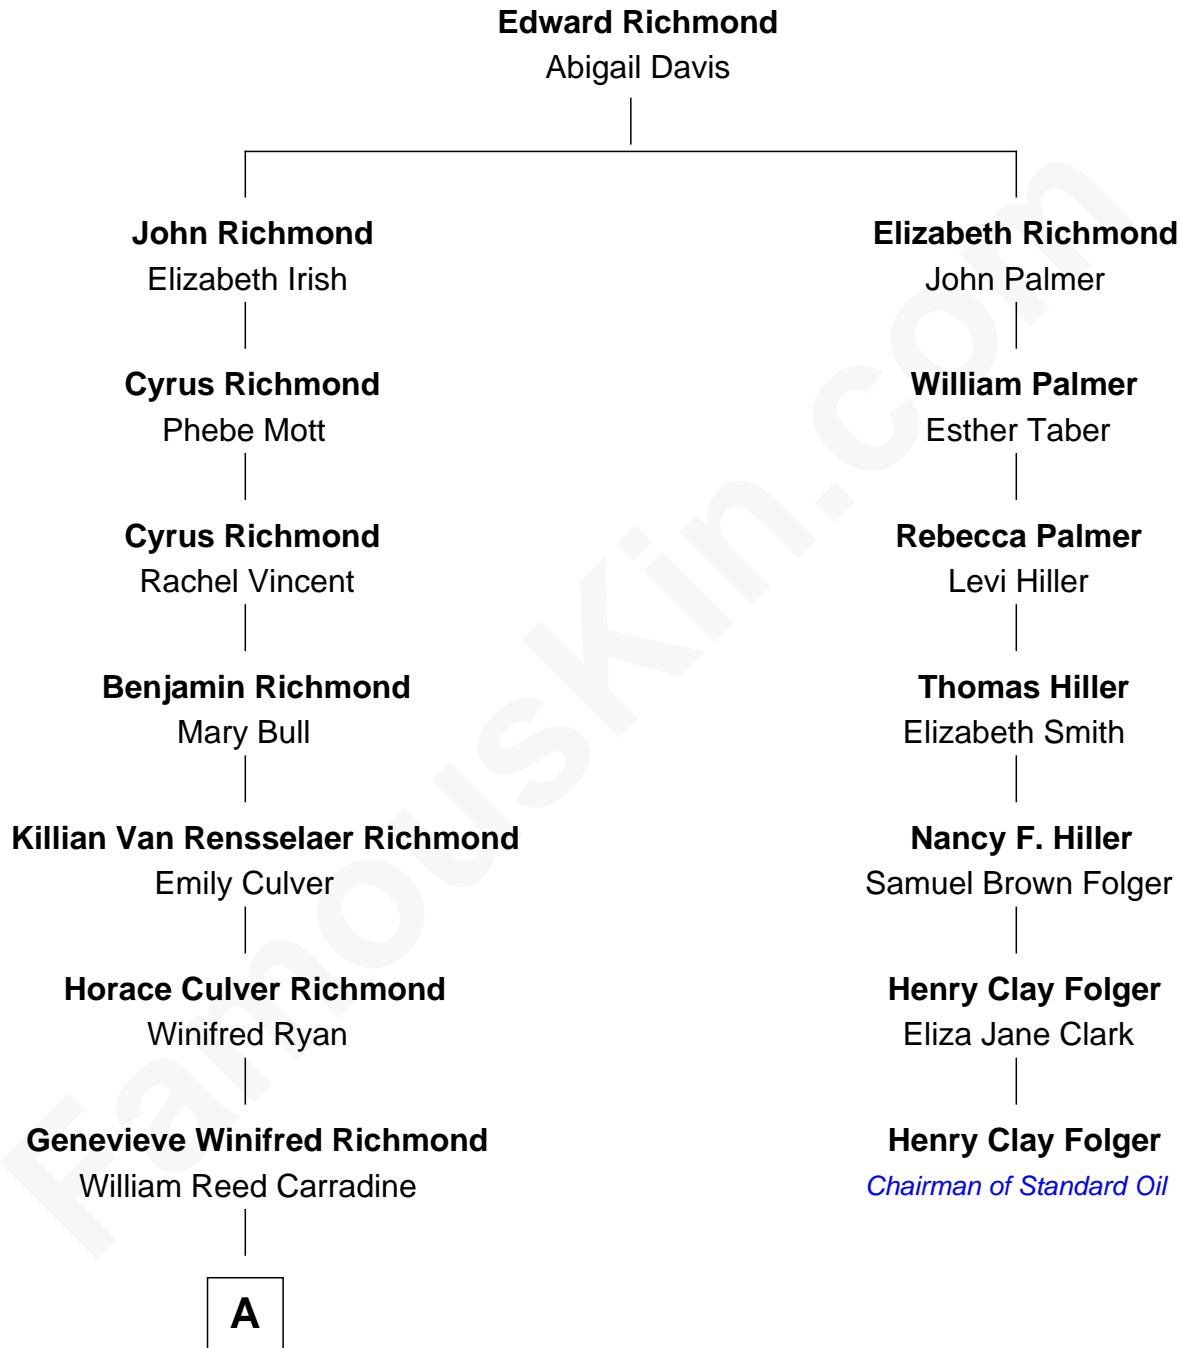

FamousKin.com Relationship Chart of

David Carradine

TV and Movie Actor

6th cousin 2 times removed of

Henry Clay Folger

Founder of Folger Shakespeare Library and Chairman of Standard Oil

A

Richmond Reed Carradine