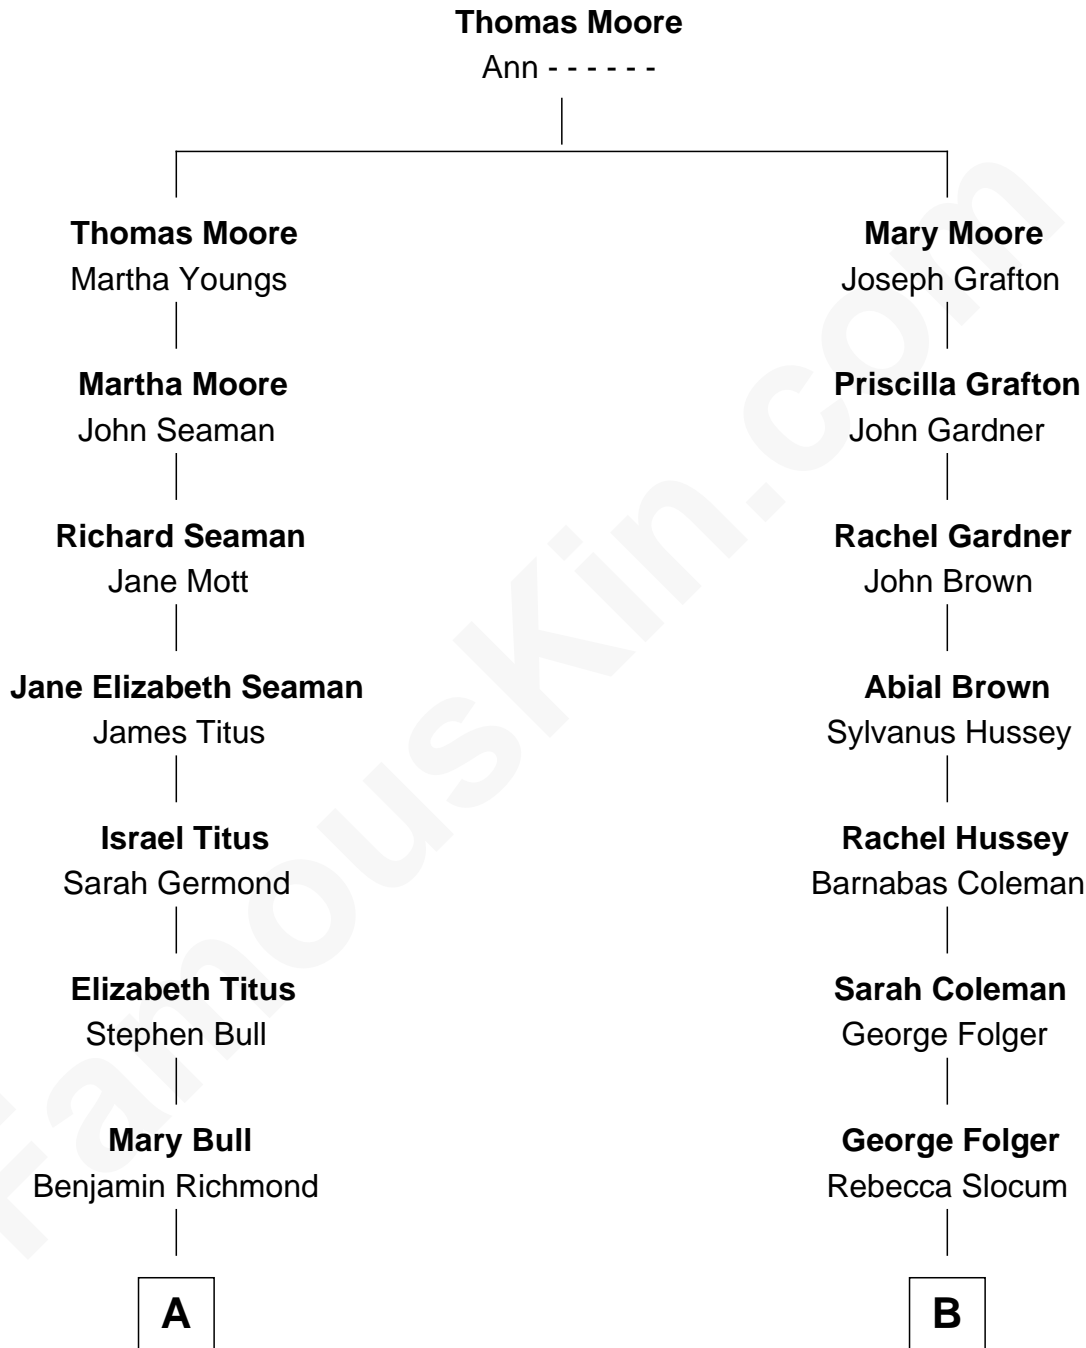

## Relationship Chart of

**David Carradine**

*TV and Movie Actor*

9th cousin 2 times removed of

**Henry Clay Folger**

*Founder of Folger Shakespeare Library and Chairman of Standard Oil*

**A**

**Killian Van Rensselaer Richmond**

Emily Culver

**Horace Culver Richmond**

Winifred Ryan

**Genevieve Winifred Richmond**

William Reed Carradine

**Richmond Reed Carradine**

Ardanelle A. McCool

**David Carradine**

*TV and Movie Actor*

**B**

**Samuel Brown Folger**

Nancy F. Hiller

**Henry Clay Folger**

Eliza Jane Clark

**Henry Clay Folger**

*Chairman of Standard Oil*