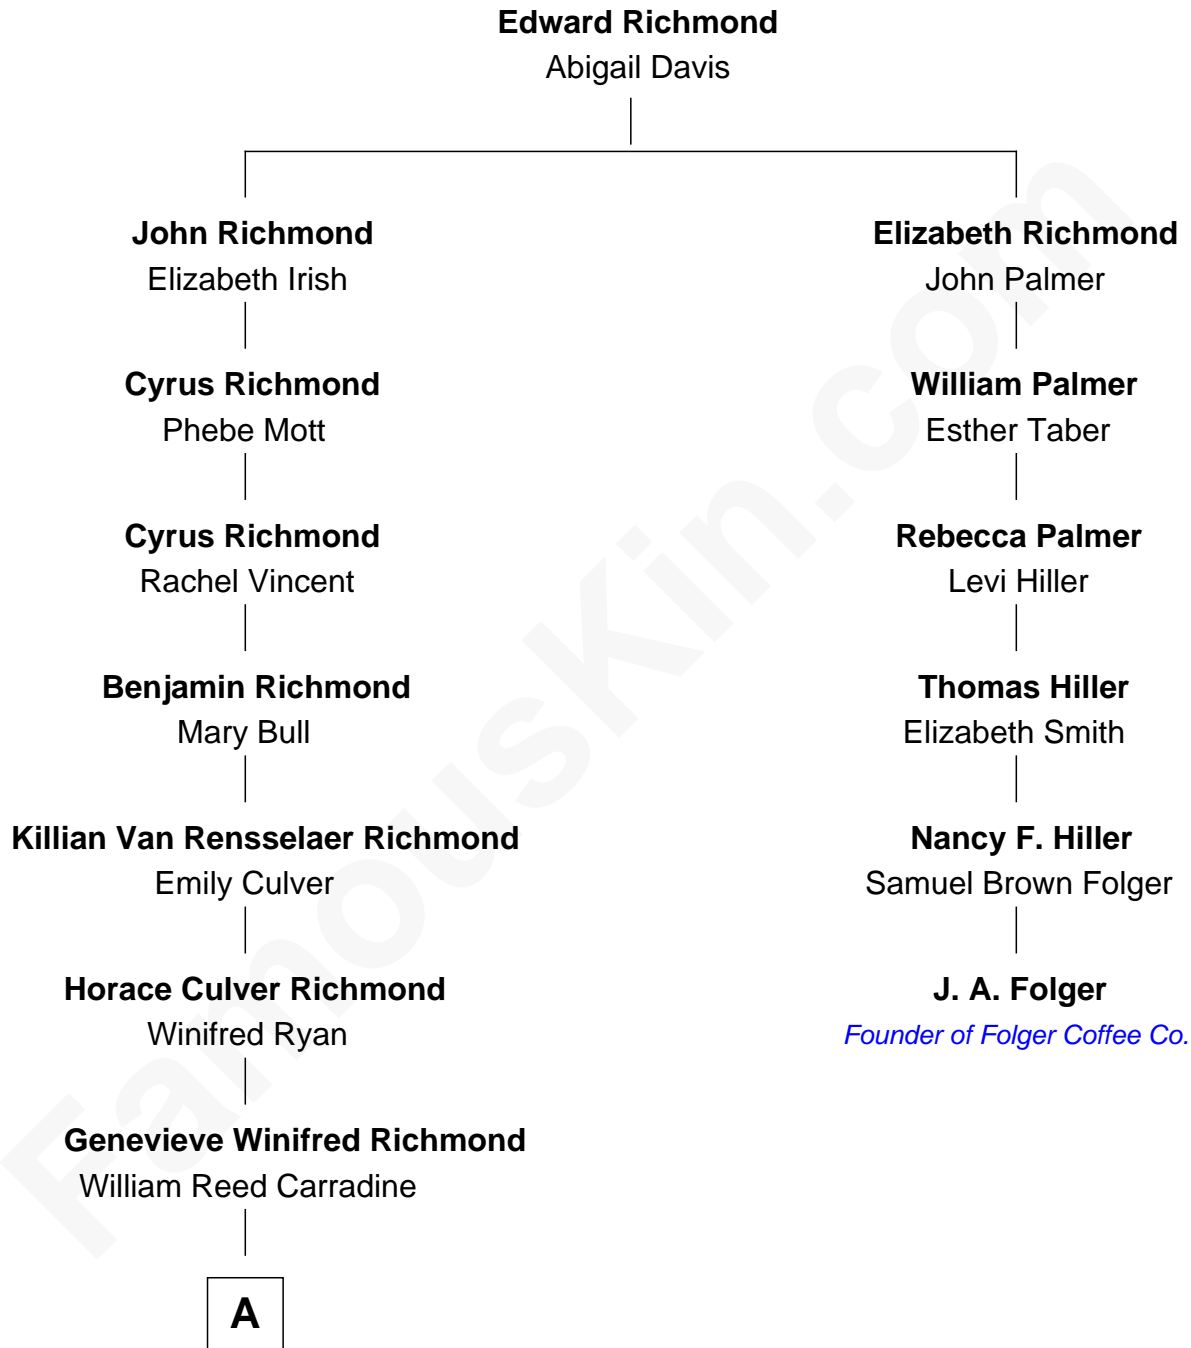

FamousKin.com Relationship Chart of

David Carradine

TV and Movie Actor

5th cousin 3 times removed of

J. A. Folger

Founder of Folger Coffee Company

A

Richmond Reed Carradine

Ardanelle A. McCool

David Carradine

TV and Movie Actor

FamousKin.com