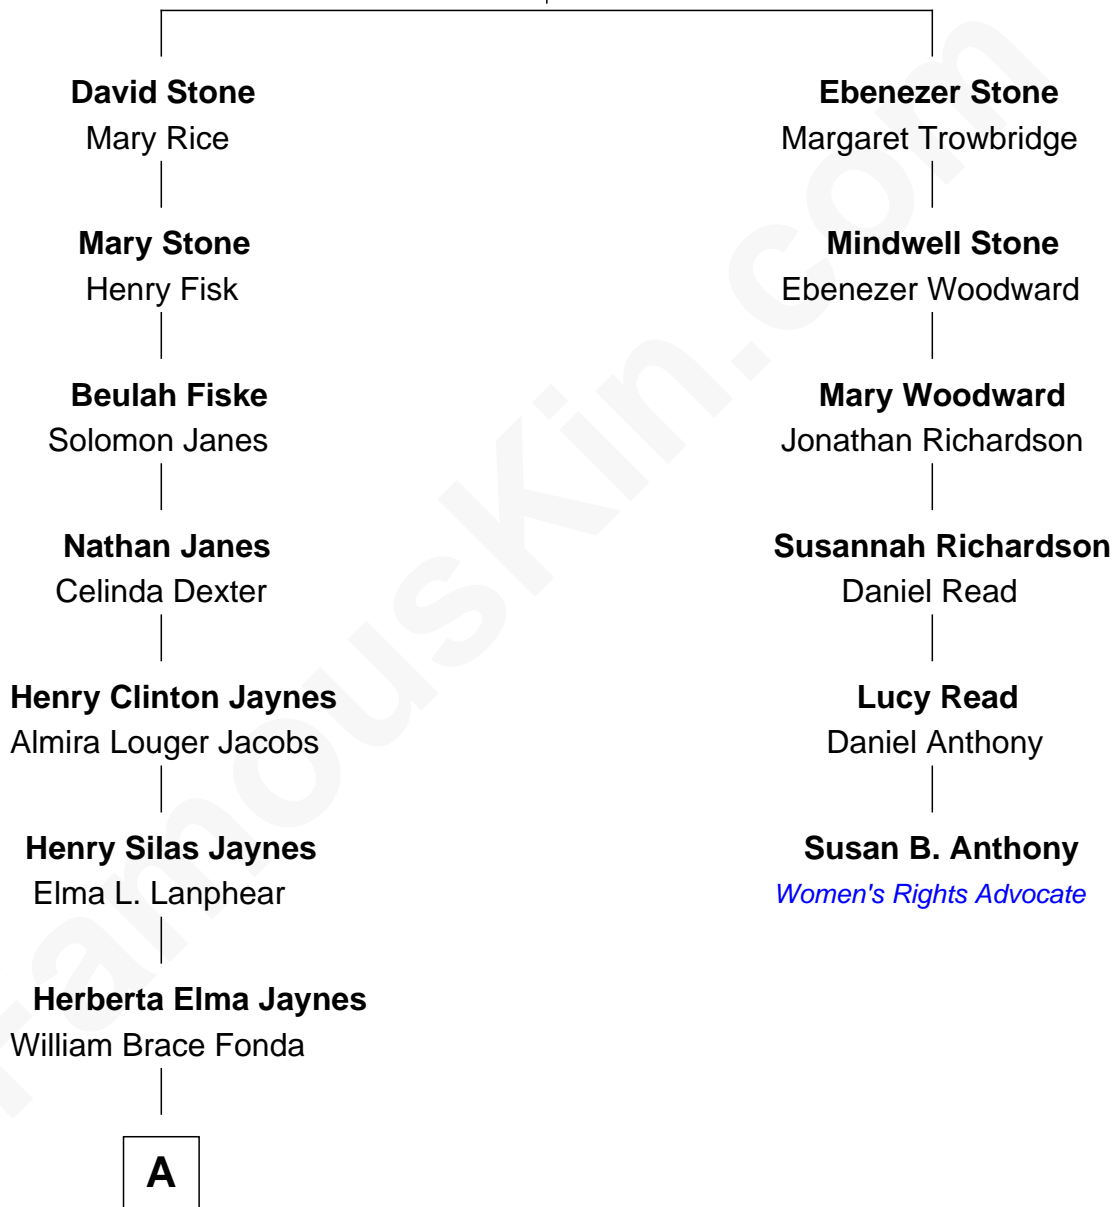

FamousKin.com Relationship Chart of

Jane Fonda

Movie Actress

5th cousin 3 times removed of

Susan B. Anthony

Women's Rights Advocate

Simon Stone

Mary Whipple

A

Henry Jaynes Fonda
Frances Ford Seymour

Jane Fonda
Movie Actress

FamousKin.com