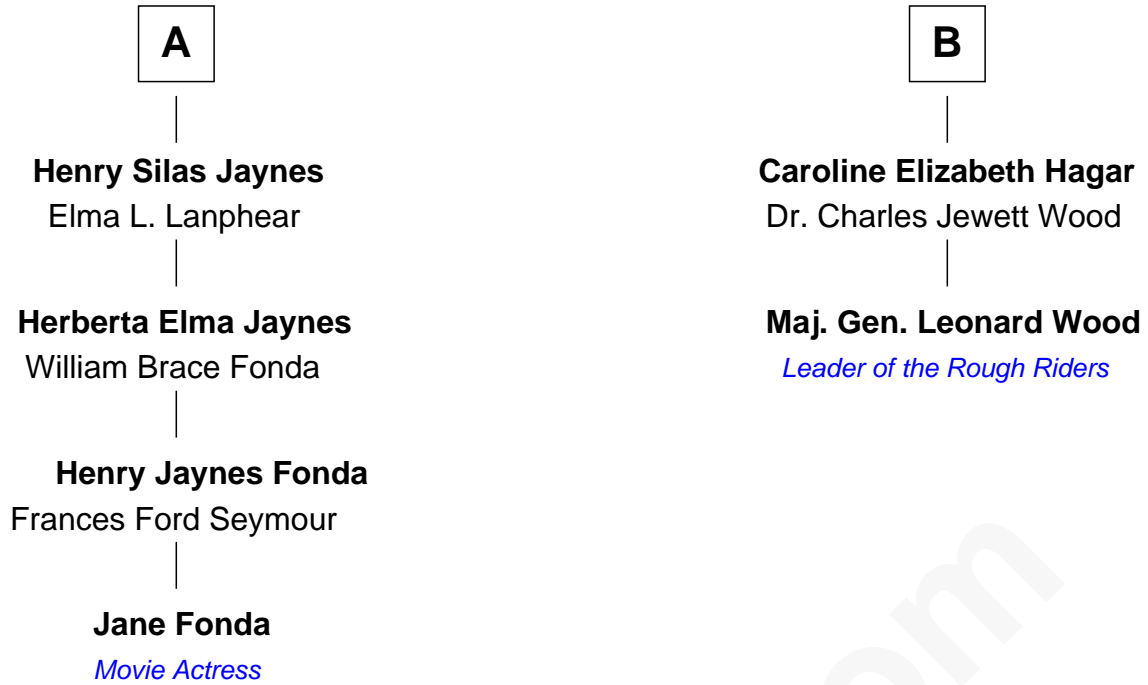

FamousKin.com Relationship Chart of

Jane Fonda

Movie Actress

8th cousin 2 times removed of

Maj. Gen. Leonard Wood

Leader of the Rough Riders

David Stone

Ursula - - - - -

Simon Stone

Joane Clark

Simon Stone

Mary Whipple

David Stone

Mary Rice

Mary Stone

Henry Fisk

Margaret Garrad

John Stone

Anne - - - - -

Tabitha Stone

John Rice

Tabitha Rice

Thomas Cutler

Asher Cutler

Rebeckah Wood

Abel Cutler

Sarah Nixon

Sophia Cutler

Jacob Hagar

B

FamousKin.com