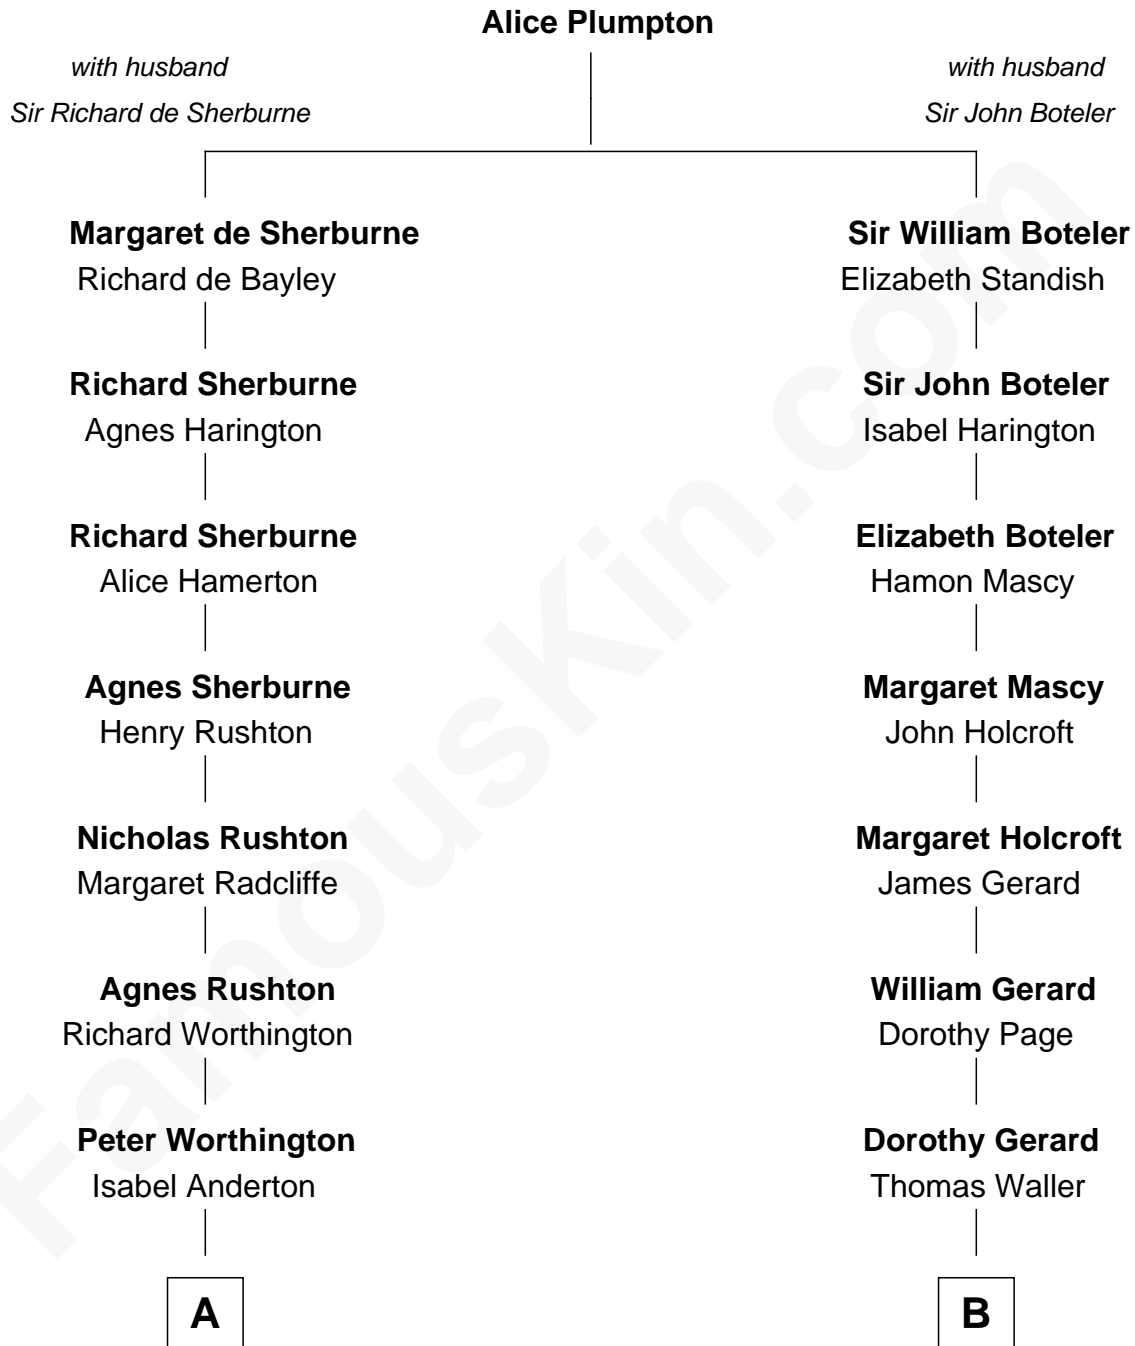

FamousKin.com Relationship Chart of

Jane Fonda

Movie Actress

17th cousin 2 times removed of

Edith (Bolling) Wilson

First Lady of President Woodrow Wilson

C

Eugene Ford Seymour

Sophie Mildred Bower

Frances Ford Seymour

Henry Jaynes Fonda

Jane Fonda

Movie Actress

FamousKin.com