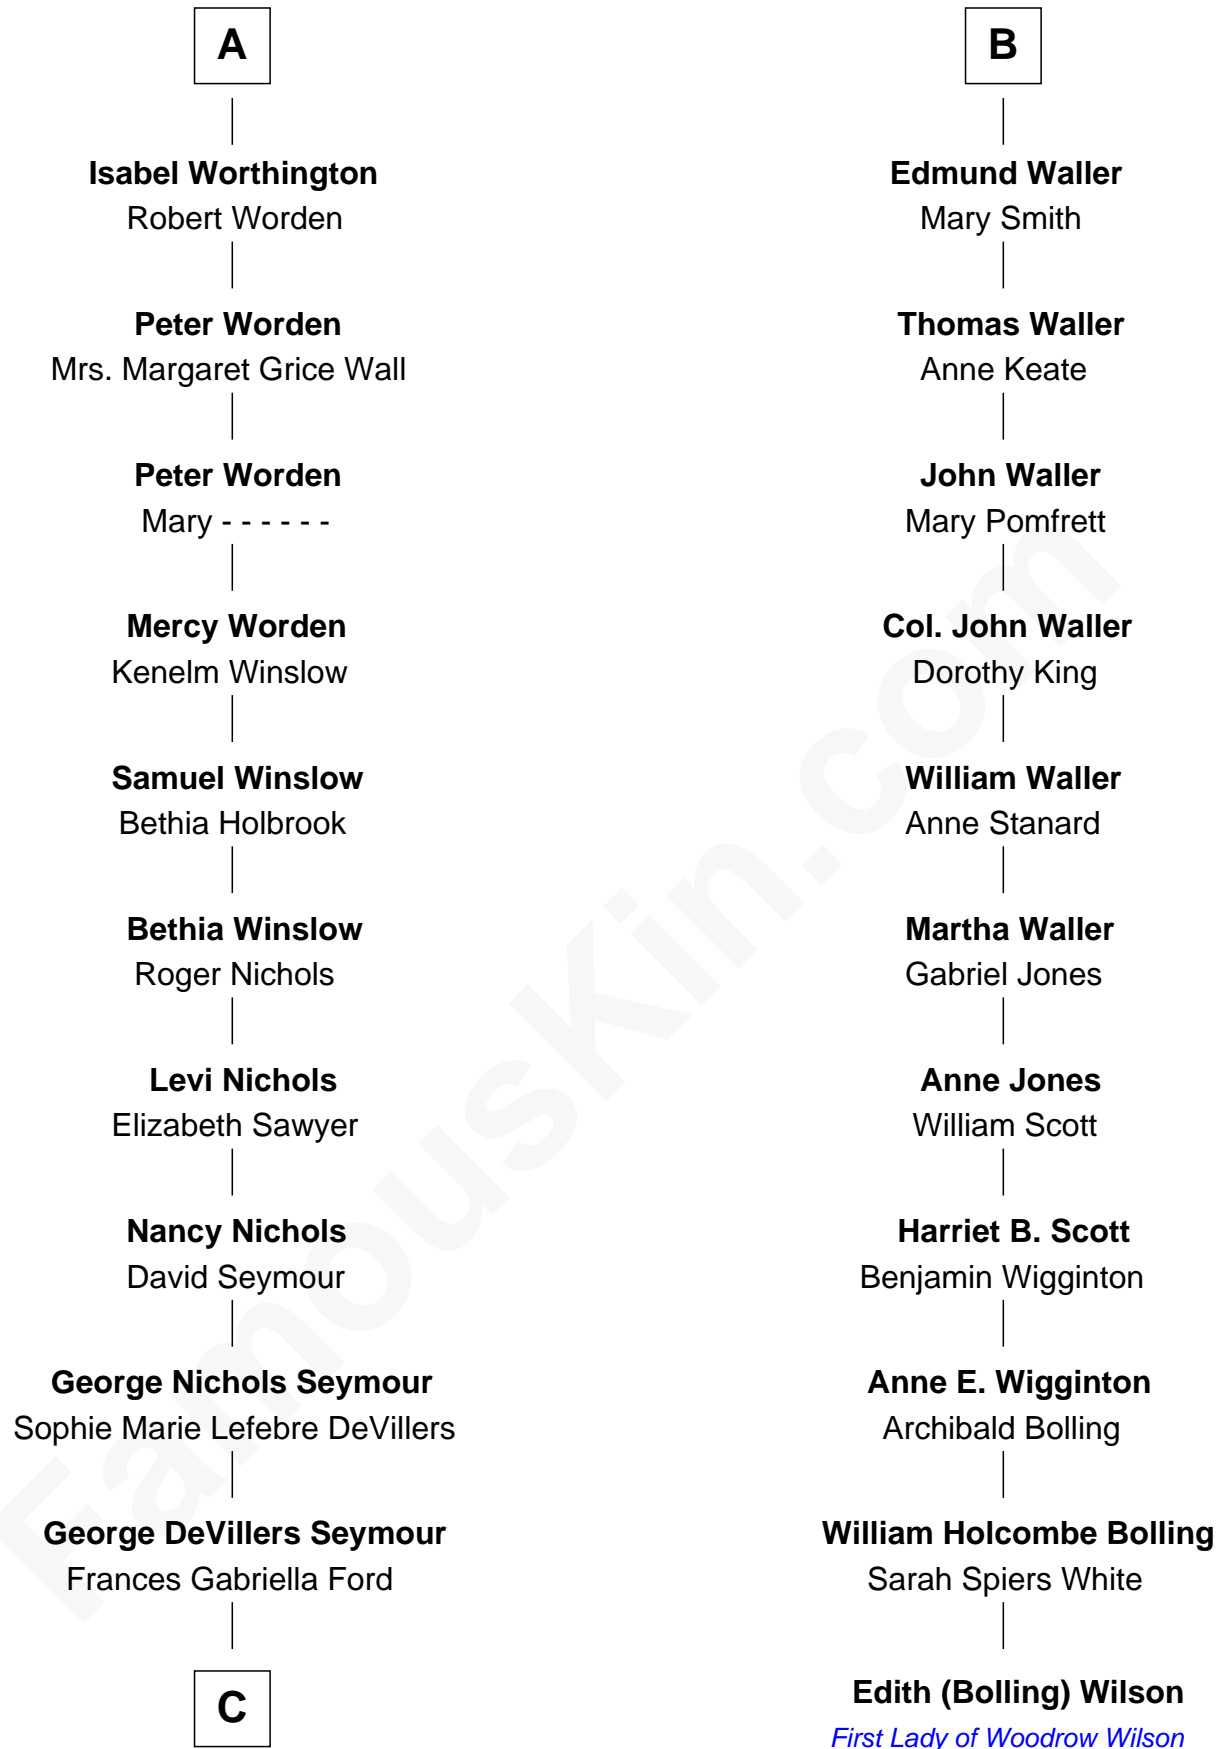

FamousKin.com Relationship Chart of

Jane Fonda

Movie Actress

17th cousin 2 times removed of

Edith (Bolling) Wilson

First Lady of President Woodrow Wilson

C

Eugene Ford Seymour

Sophie Mildred Bower

Frances Ford Seymour

Henry Jaynes Fonda

Jane Fonda

Movie Actress

FamousKin.com