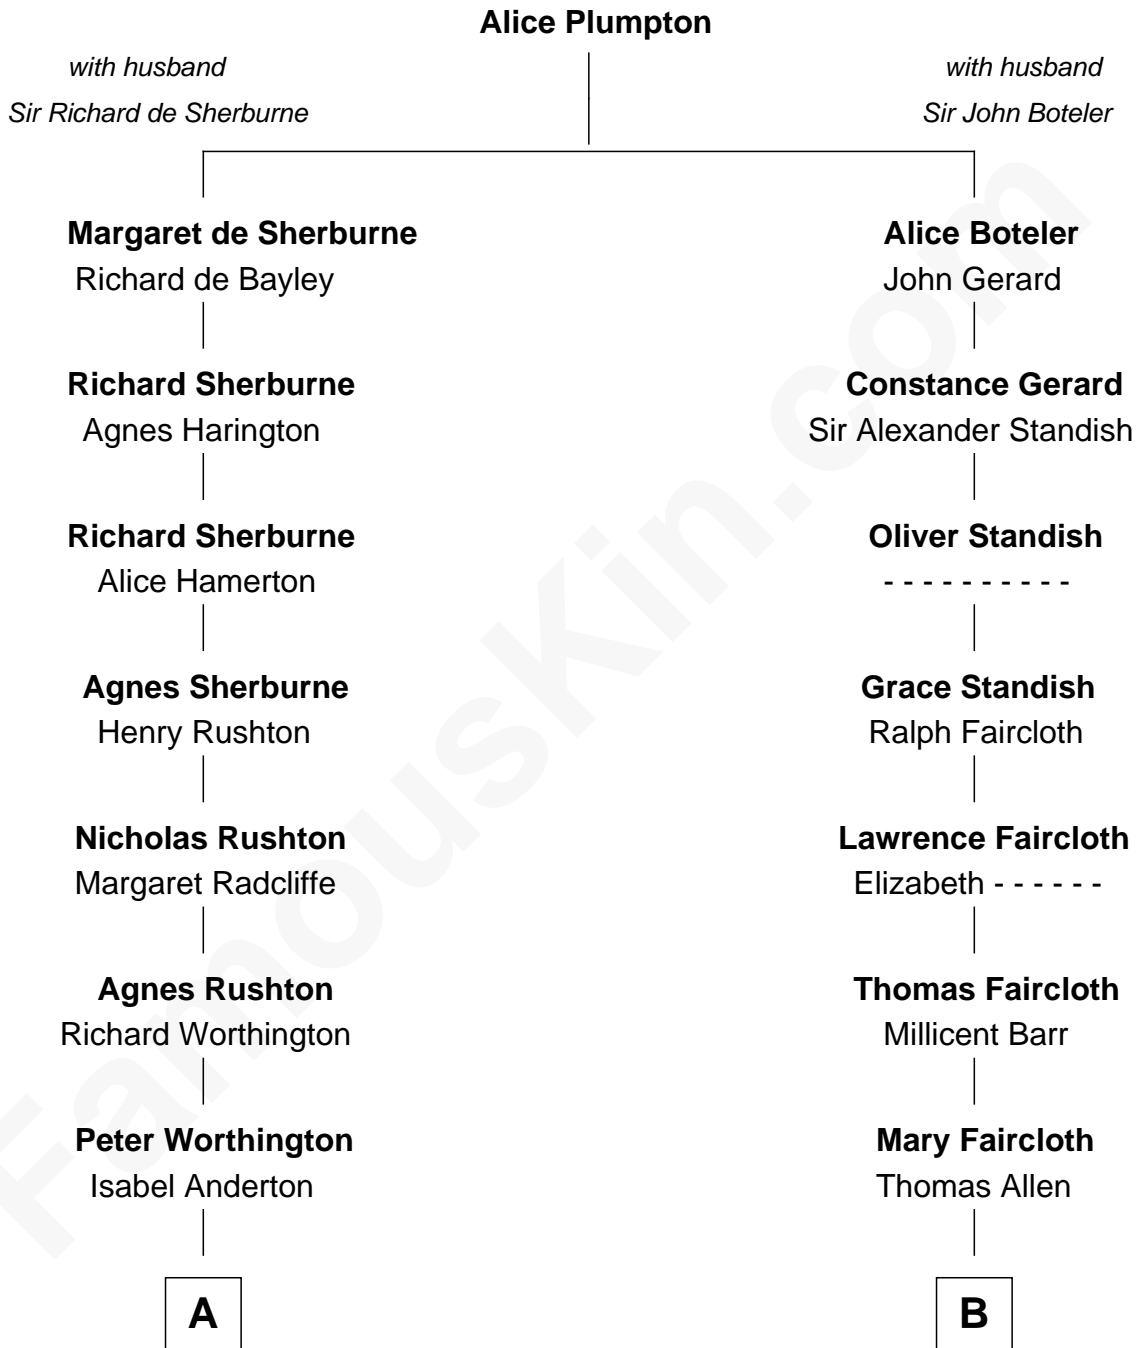

# FamousKin.com Relationship Chart of

**Jane Fonda**

*Movie Actress*

12th cousin 7 times removed of

**Samuel Prescott**

*Completed Paul Revere's Midnight Ride*

**C**

**Eugene Ford Seymour**

Sophie Mildred Bower

**Frances Ford Seymour**

Henry Jaynes Fonda

**Jane Fonda**

*Movie Actress*

FamousKin.com