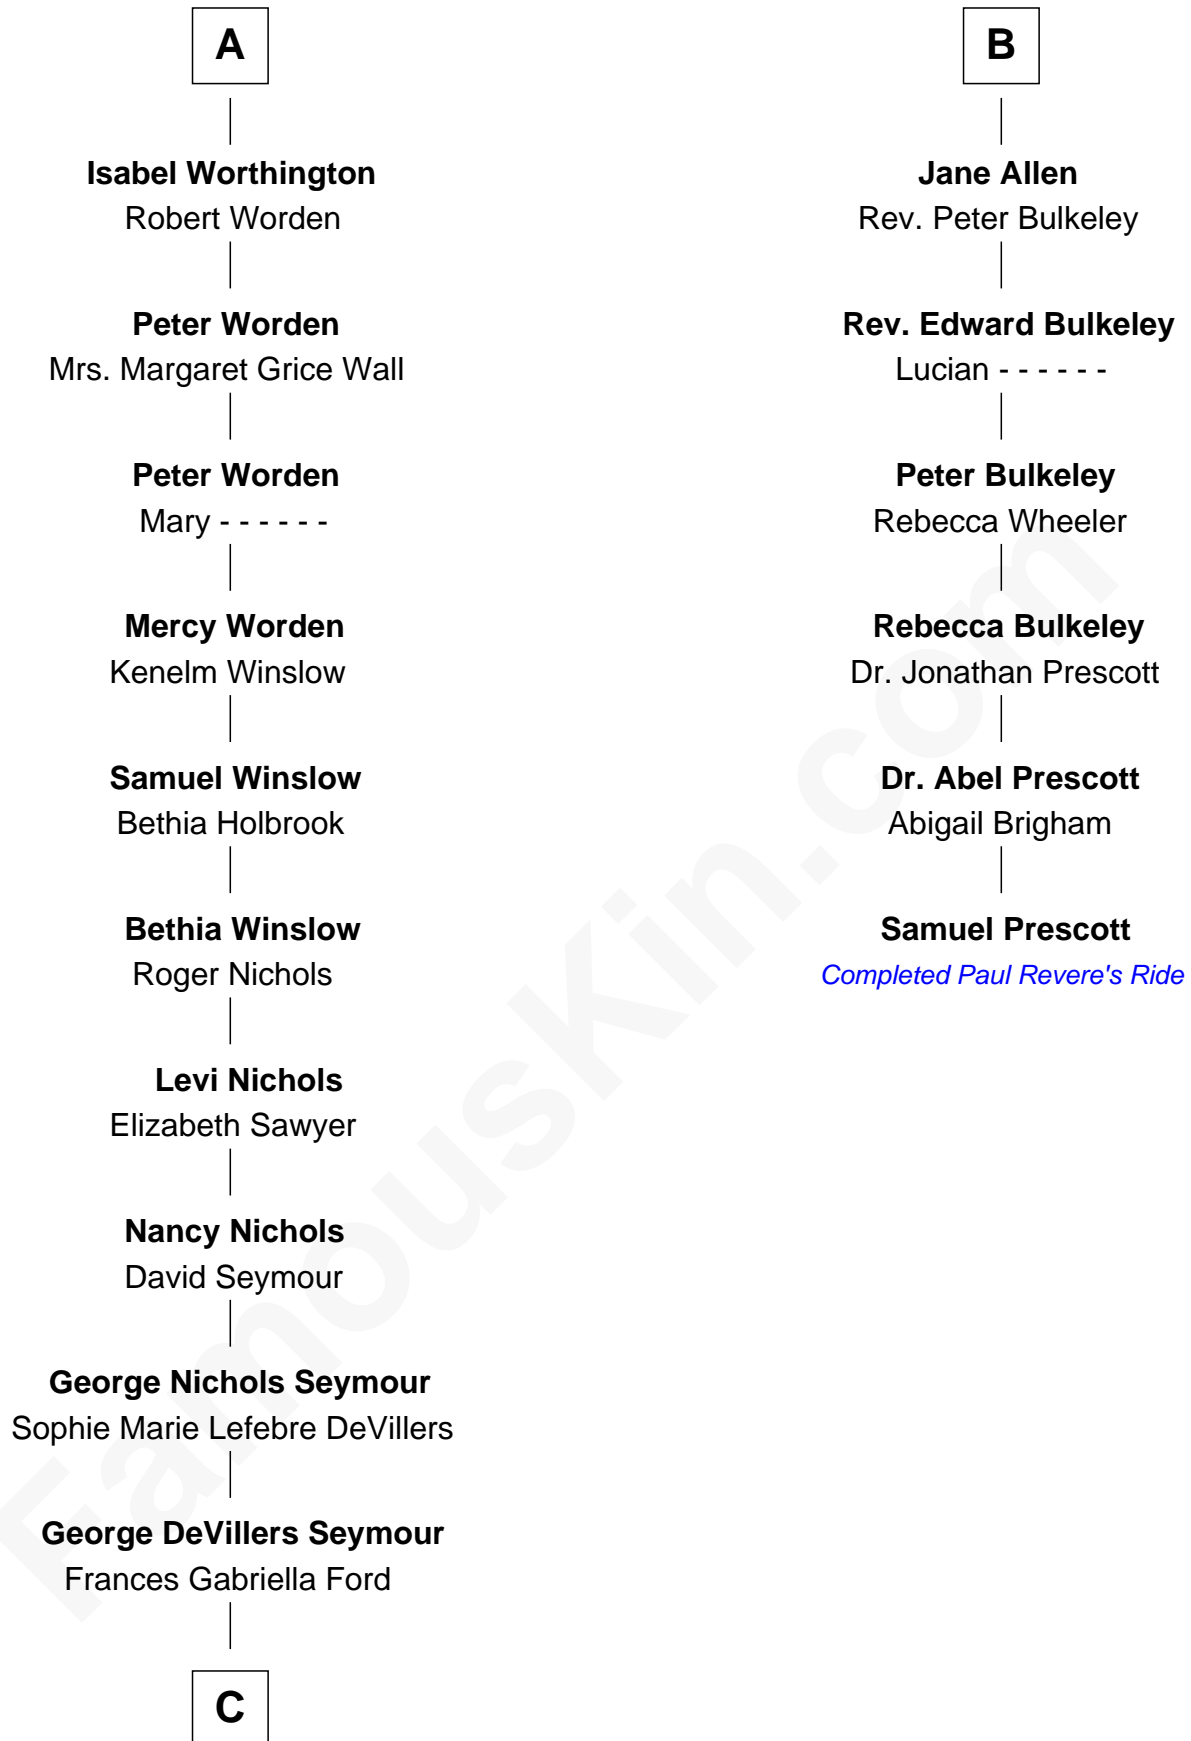

# FamousKin.com Relationship Chart of

**Jane Fonda**

*Movie Actress*

12th cousin 7 times removed of

**Samuel Prescott**

*Completed Paul Revere's Midnight Ride*

**C**

**Eugene Ford Seymour**

Sophie Mildred Bower

**Frances Ford Seymour**

Henry Jaynes Fonda

**Jane Fonda**

*Movie Actress*

FamousKin.com