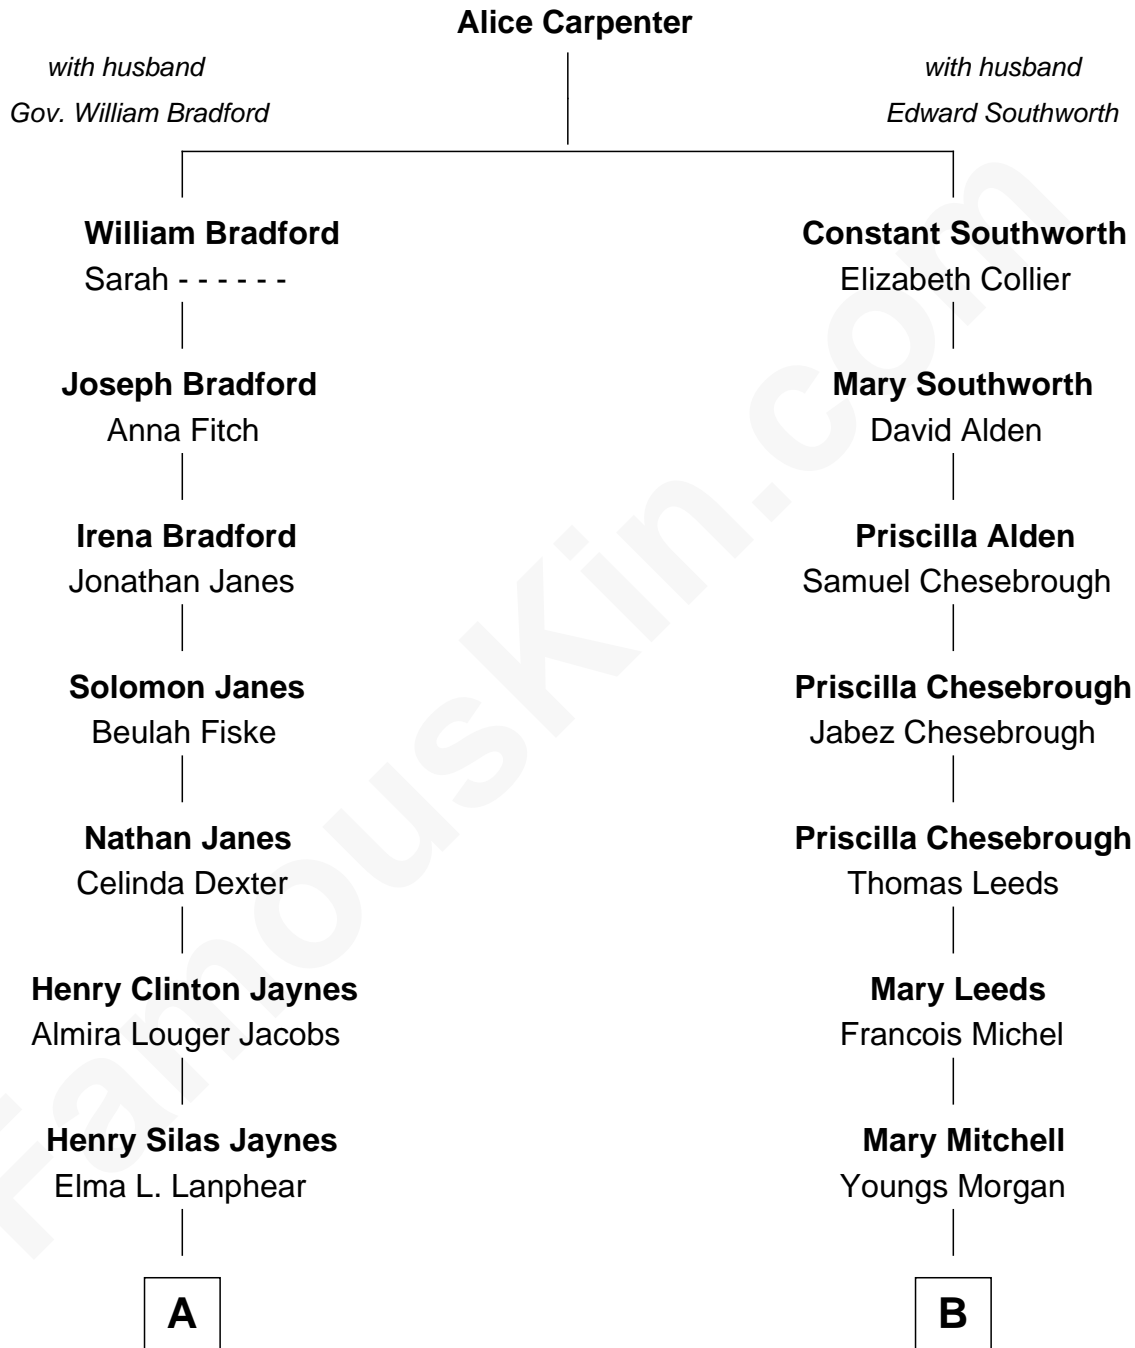

FamousKin.com Relationship Chart of

Jane Fonda

Movie Actress

8th cousin 1 time removed of

William Sprague

27th Governor of Rhode Island

A

Herberta Elma Jaynes

William Brace Fonda

Henry Jaynes Fonda

Frances Ford Seymour

Jane Fonda

Movie Actress

B

Fanny Morgan

Amasa Sprague

William Sprague

27th Governor of Rhode Island

FamousKin.com