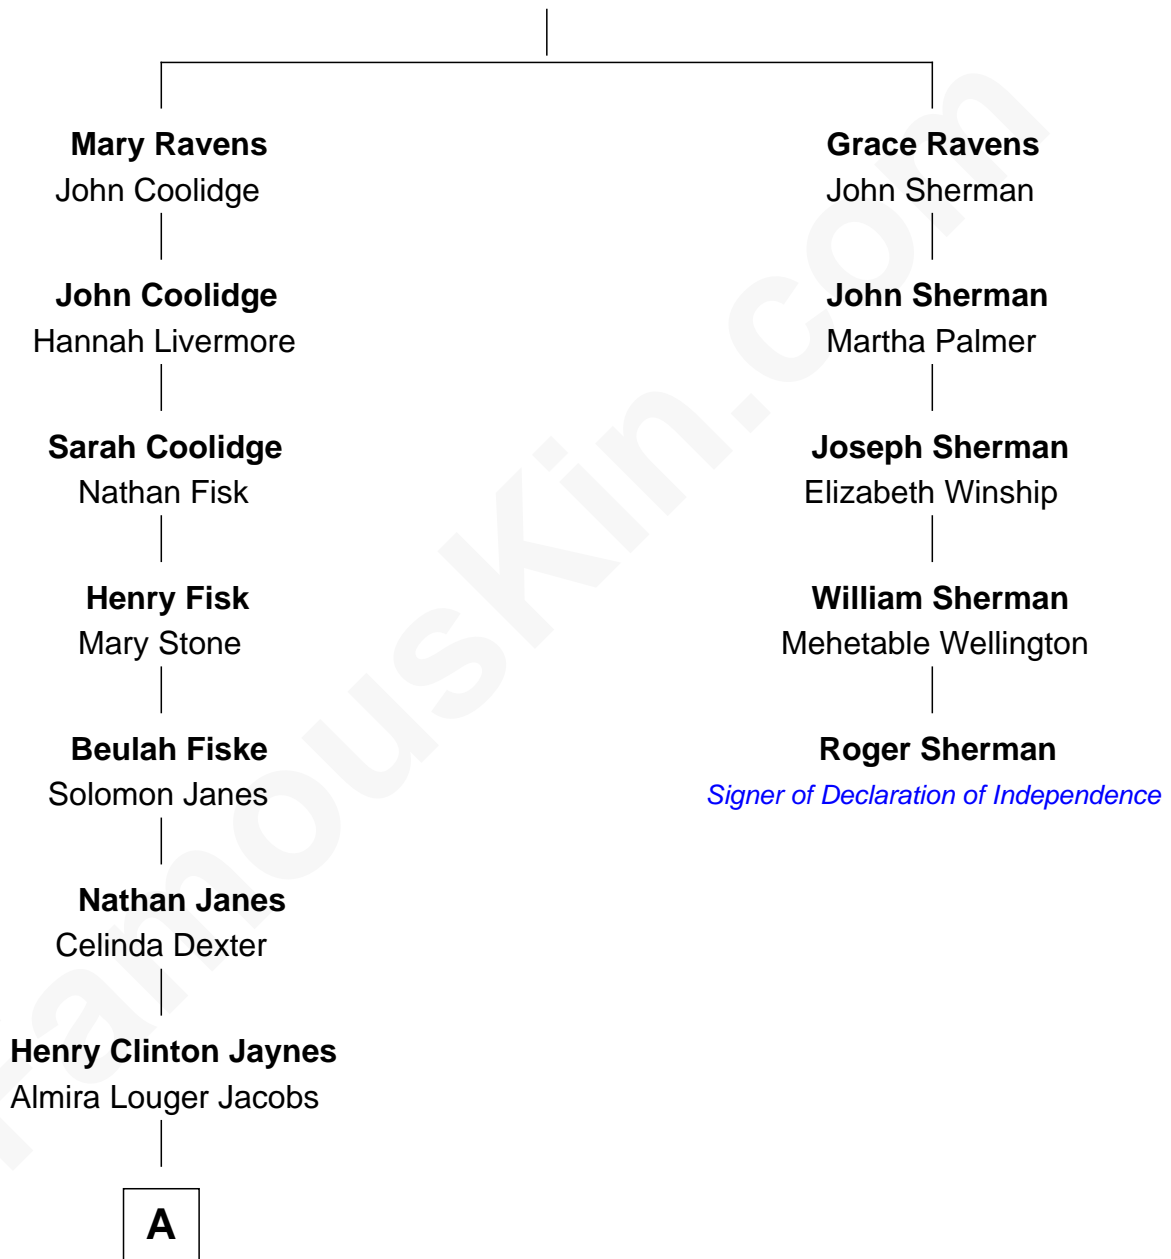

# FamousKin.com Relationship Chart of

**Jane Fonda**

*Movie Actress*

4th cousin 6 times removed of

**Roger Sherman**

*Signer of the Declaration of Independence*

**Rev. Richard Ravens**

Elizabeth Hedge

**A**

Henry Silas Jaynes

Elma L. Lanphear

Herberta Elma Jaynes

William Brace Fonda

Henry Jaynes Fonda

Frances Ford Seymour

**Jane Fonda**

*Movie Actress*

FamousKin.com