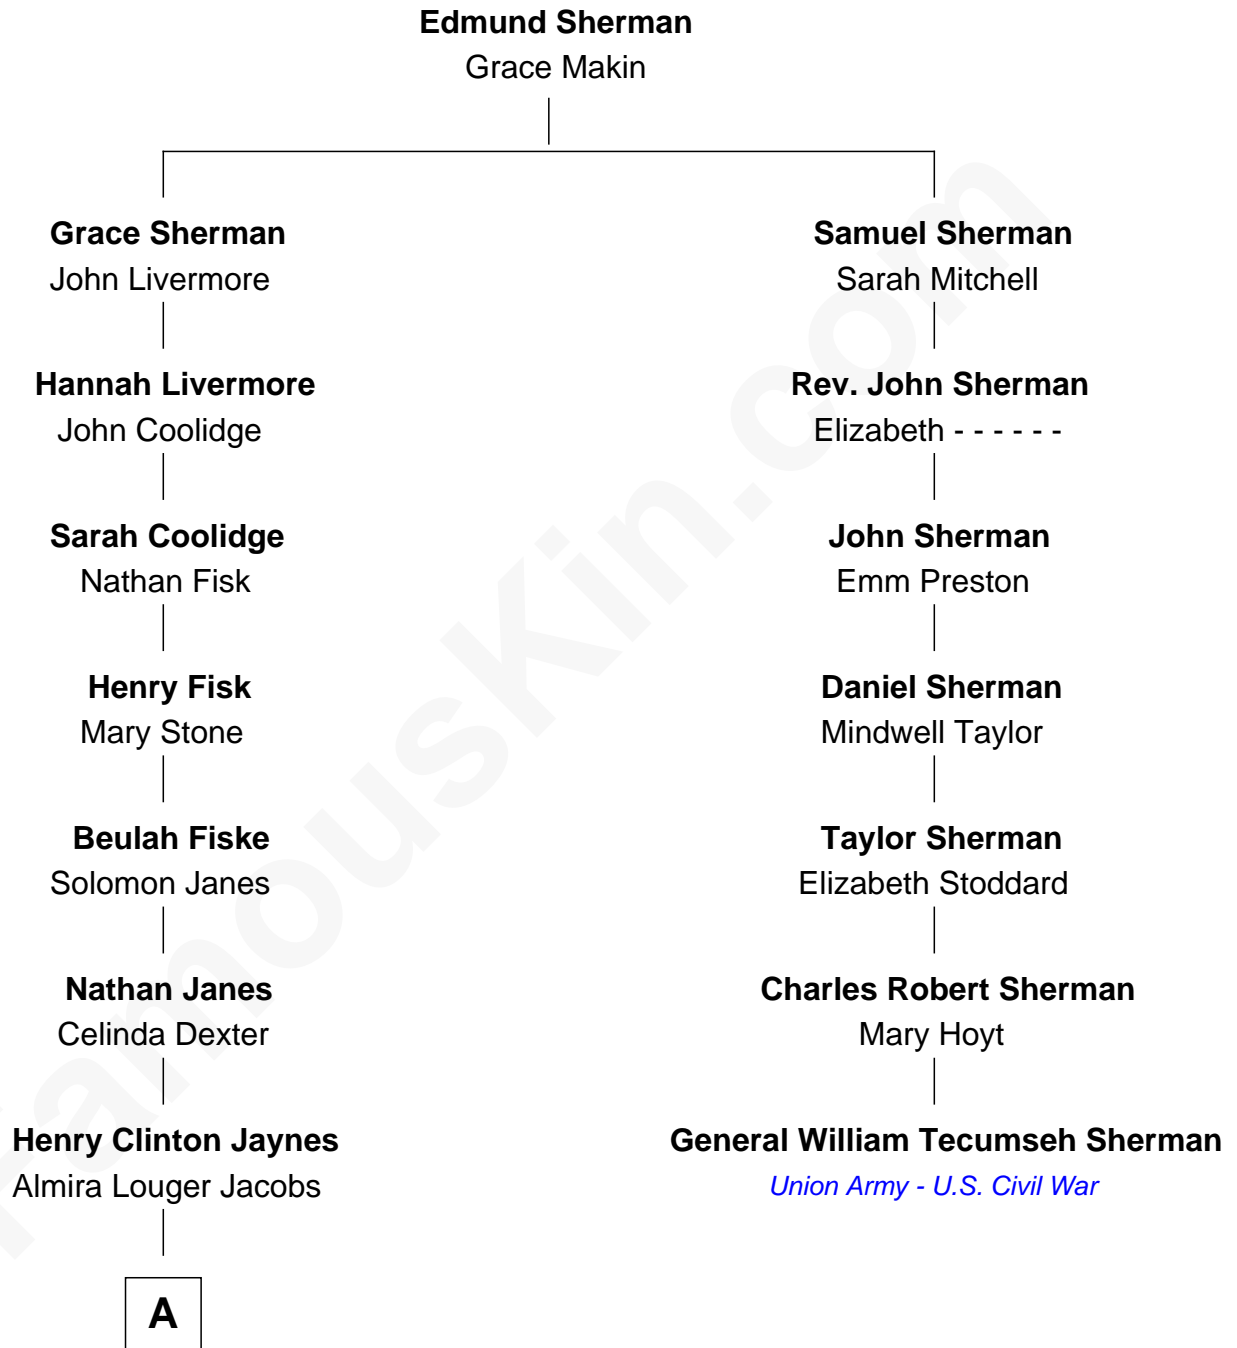

FamousKin.com Relationship Chart of

Jane Fonda
Movie Actress

6th cousin 4 times removed of

General William Tecumseh Sherman
Union Army - U.S. Civil War

A

Henry Silas Jaynes

Elma L. Lanphear

Herberta Elma Jaynes

William Brace Fonda

Henry Jaynes Fonda

Frances Ford Seymour

Jane Fonda

Movie Actress

FamousKin.com