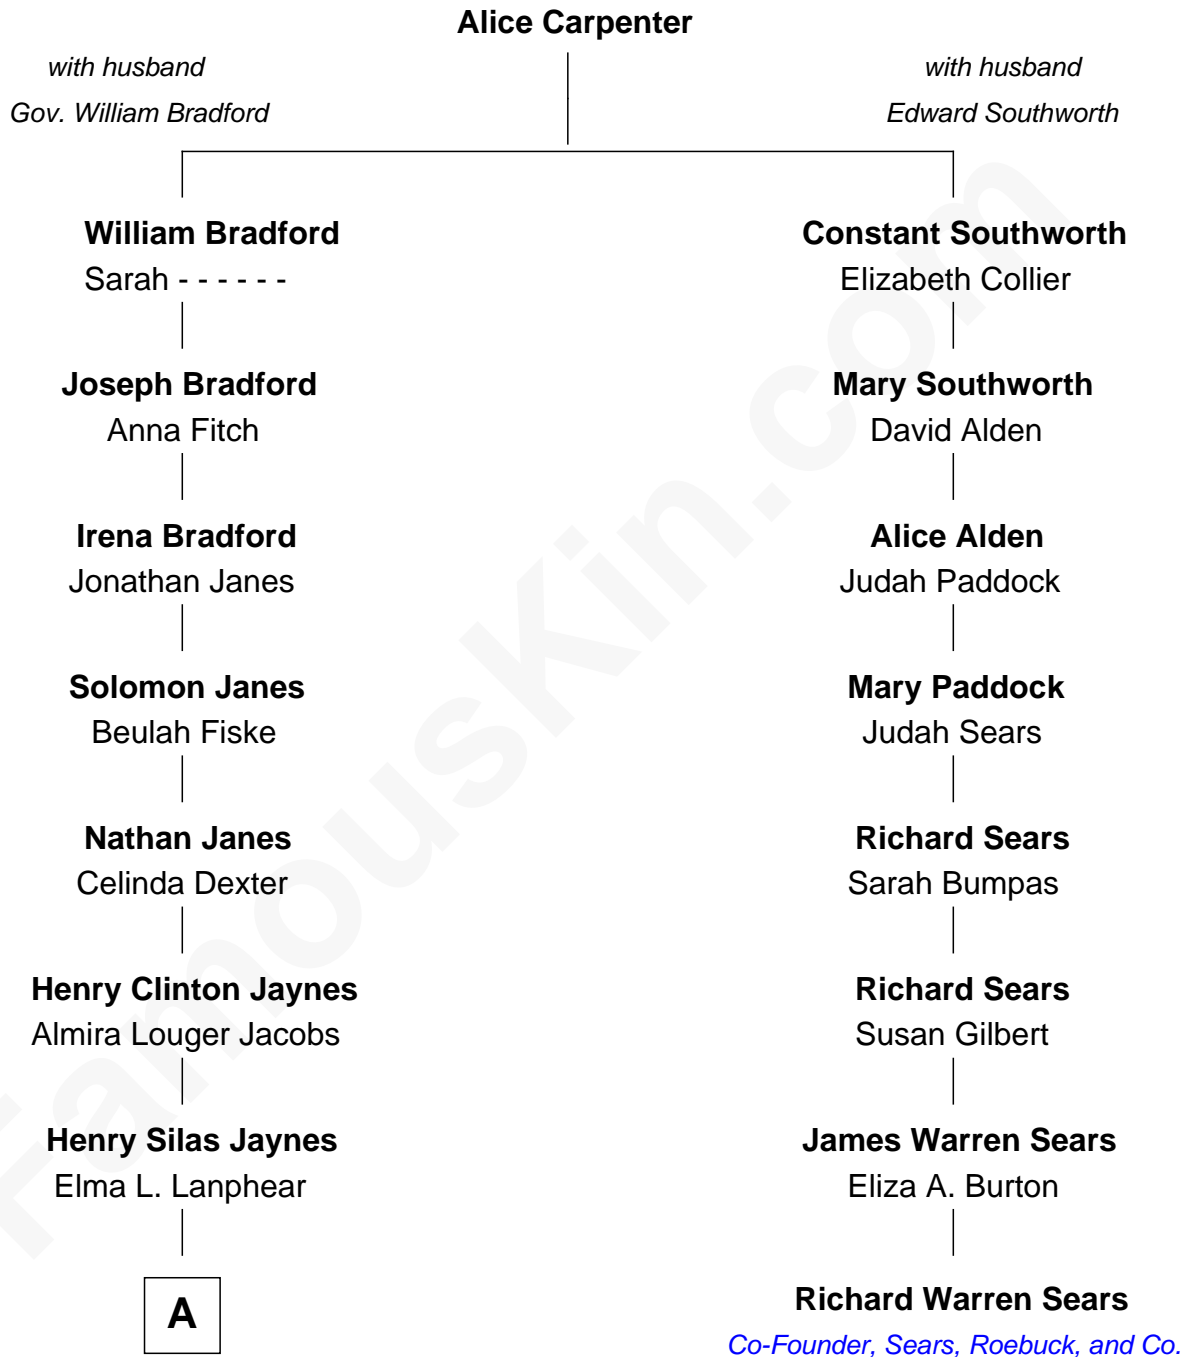

**FamousKin.com**  
**Relationship Chart of**  
**Jane Fonda**  
*Movie Actress*

7th cousin 2 times removed of

**Richard Warren Sears**  
*Co-Founder of Sears, Roebuck, & Co.*

**A**

**Herberta Elma Jaynes**

William Brace Fonda

**Henry Jaynes Fonda**

Frances Ford Seymour

**Jane Fonda**

*Movie Actress*

FamousKin.com