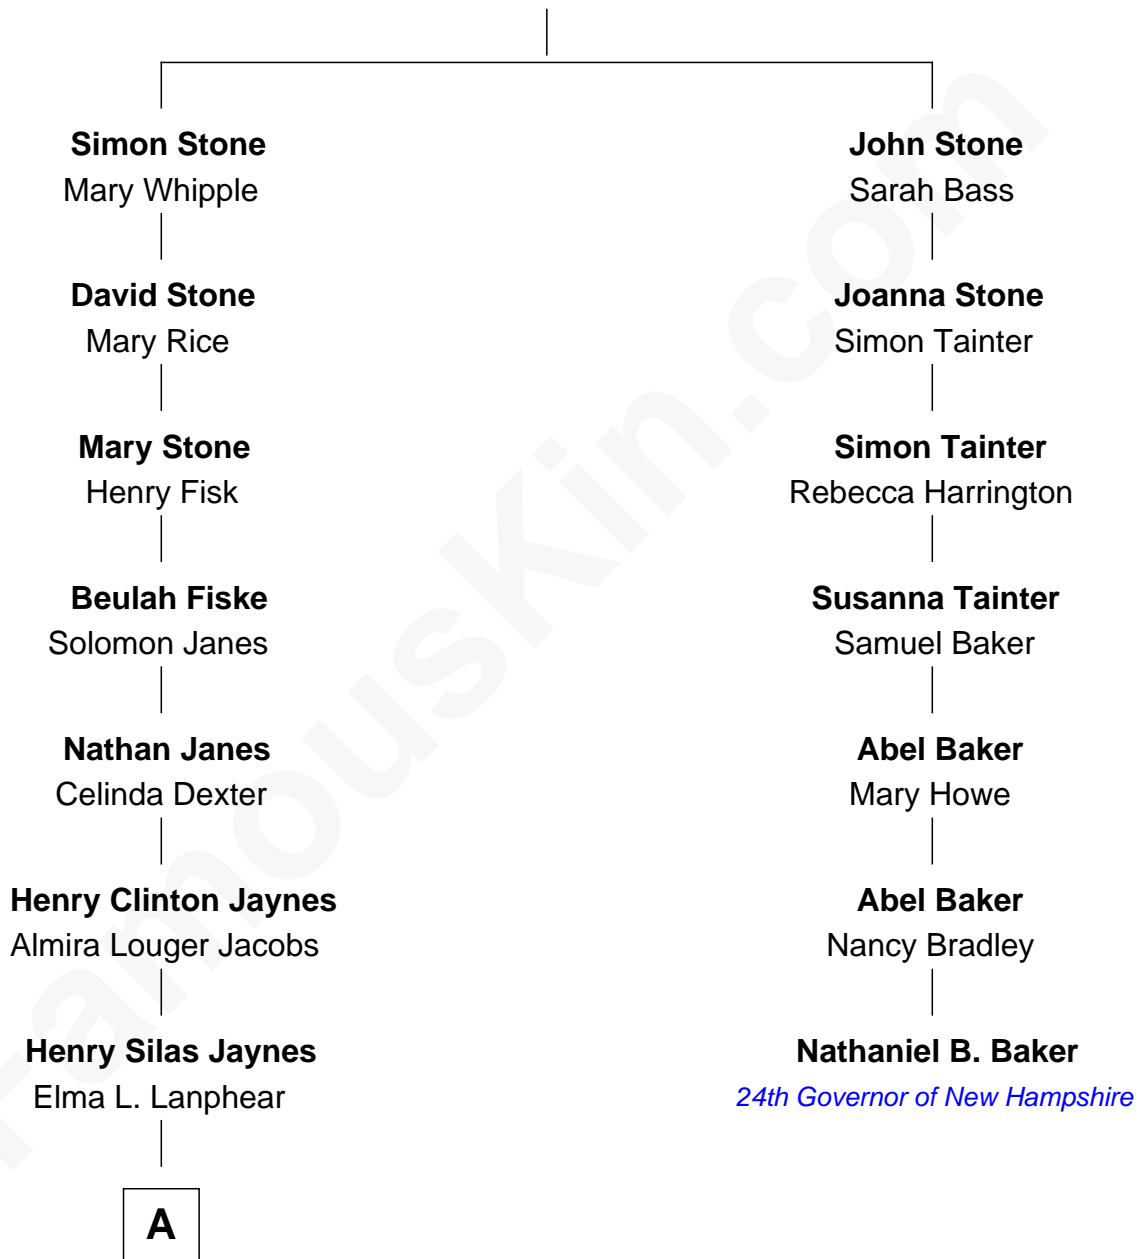

FamousKin.com Relationship Chart of

Jane Fonda

Movie Actress

6th cousin 3 times removed of

Nathaniel B. Baker

24th Governor of New Hampshire

Simon Stone

Joane Clark

A

Herberta Elma Jaynes

William Brace Fonda

Henry Jaynes Fonda

Frances Ford Seymour

Jane Fonda

Movie Actress

FamousKin.com